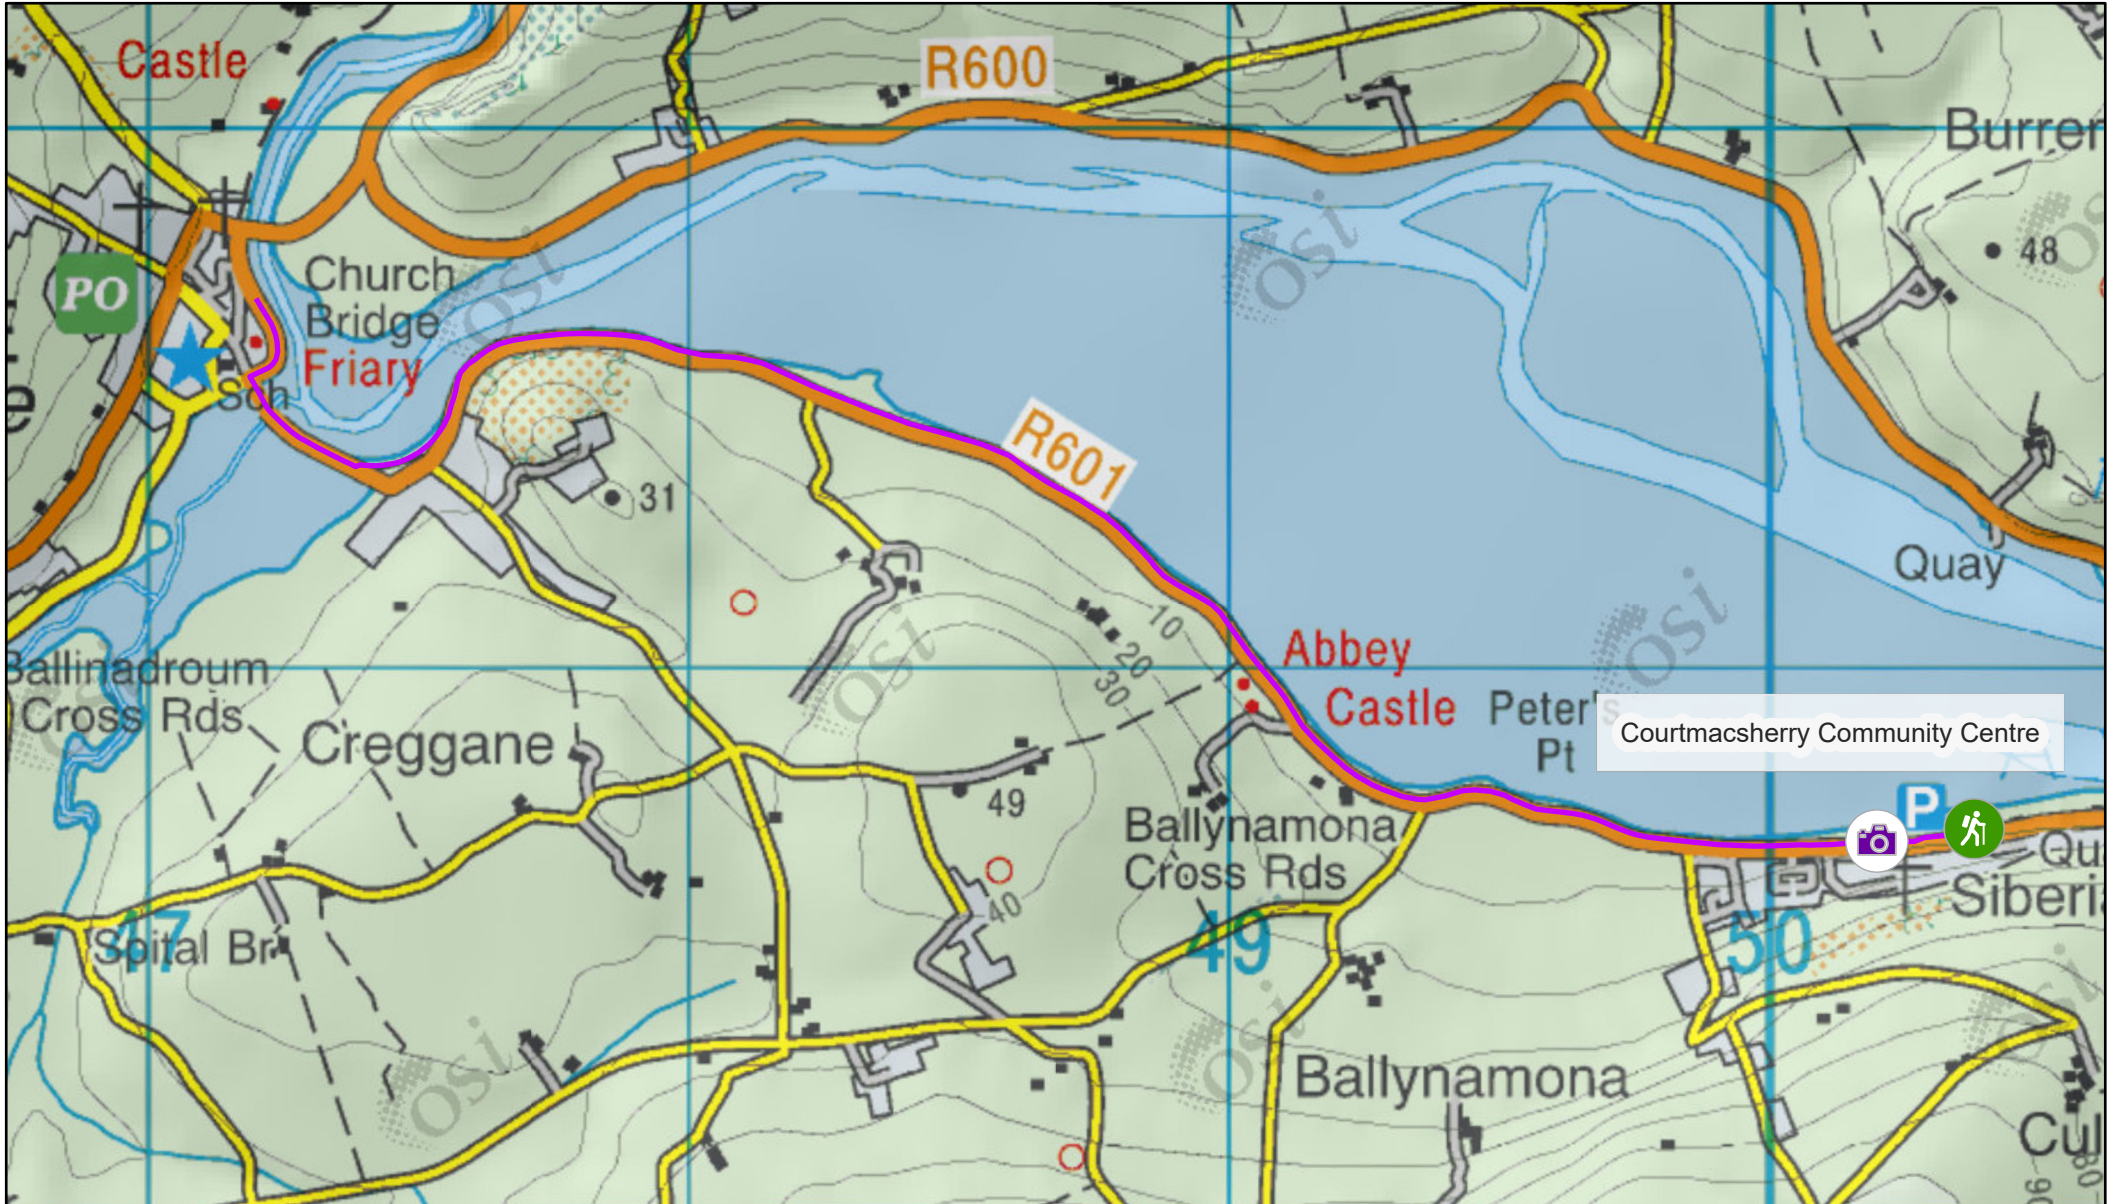

Estuary Walk

5/20/2026, 3:53:10 PM

- | | | | | | |
|--|---------------|--|------------------------|--|--------------------|
| | Trailhead | | Mountain Access Trail | | Pilgrim Path |
| | Trail Feature | | Mountain Biking Trail | | Road Cycling Trail |
| | | | Off Road Cycling Trail | | Snorkelling Trail |
| | | | Paddling Trail | | Walking Trail |
| | | | | | |
| | | | | | |