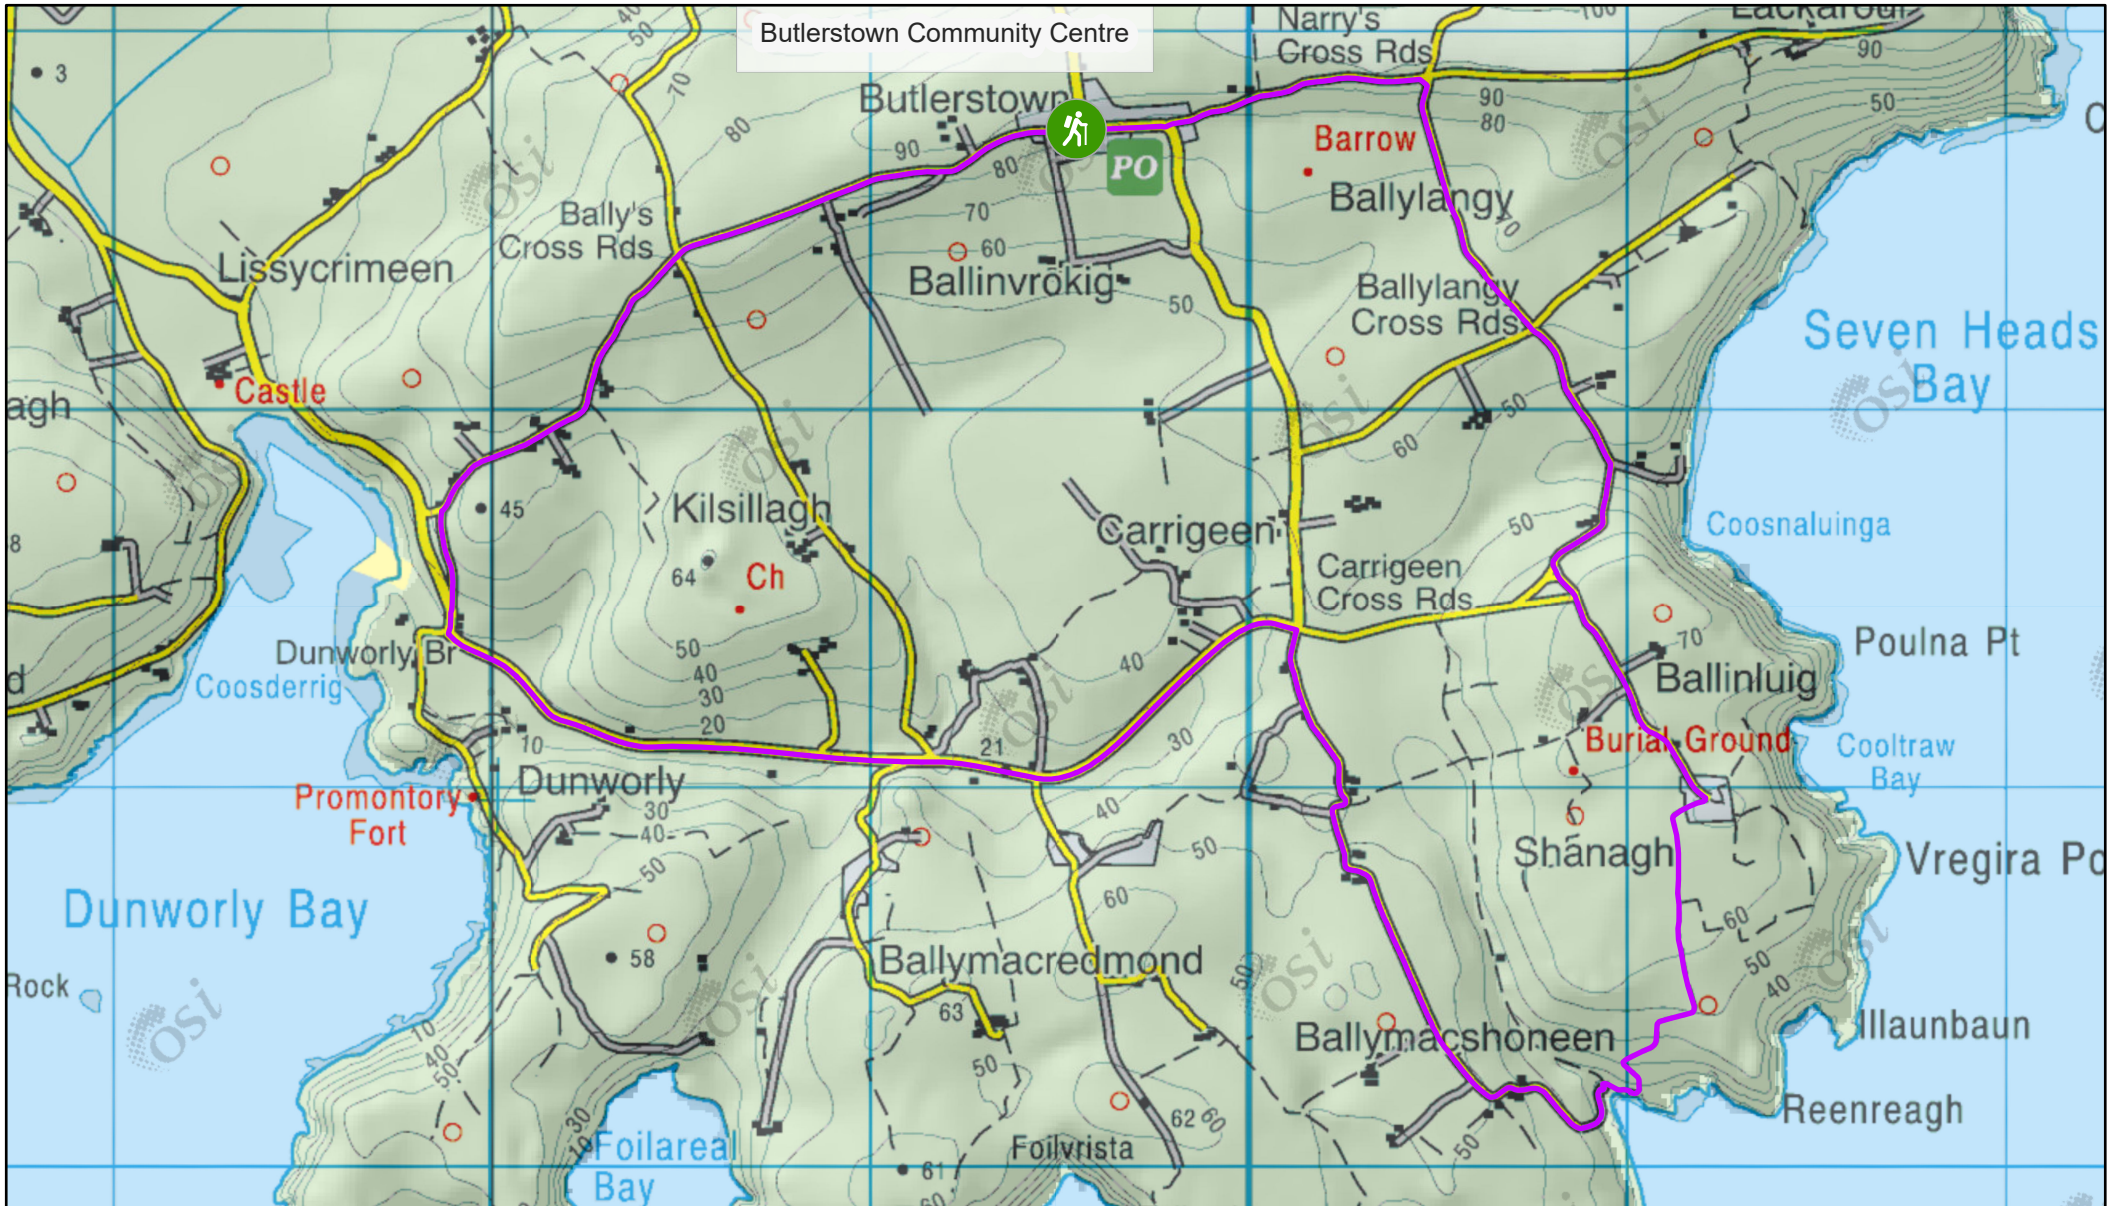

Dunworley Loop

5/20/2026, 4:03:44 PM

Trailhead

Trail Feature

Trail Route

Greenway

Horse Riding Trail

Long Distance Waymarked Way

Mountain Access Trail

Mountain Biking Trail

Off Road Cycling Trail

Paddling Trail

Pilgrim Path

Road Cycling Trail

Snorkelling Trail

Walking Trail