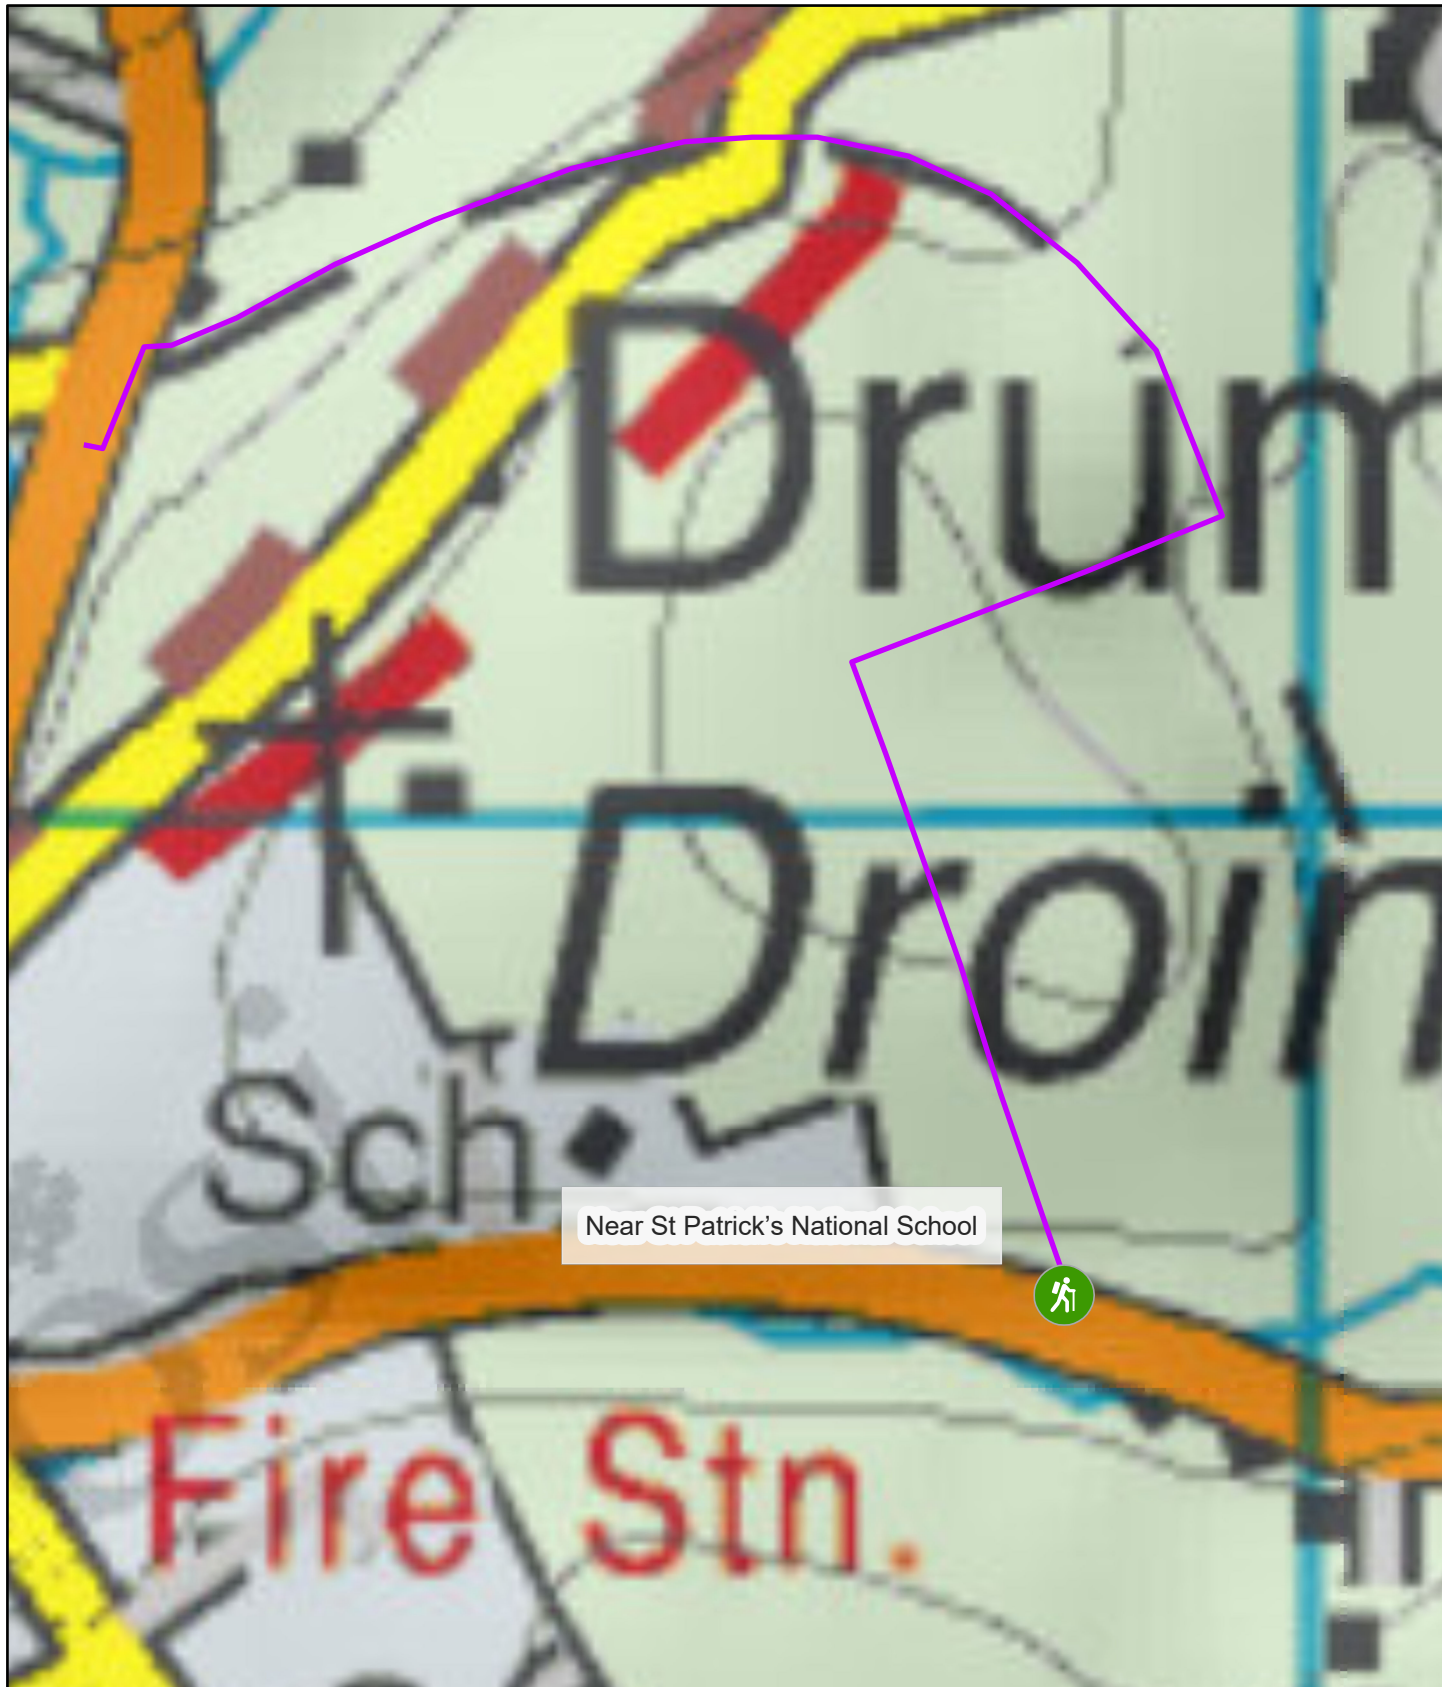

Drumshanbo Narrow Gauge Trail

Near St Patrick's National School

5/22/2026, 2:19:32 PM

-  Trailhead
-  Trail Feature
- Trail Route
-  Greenway
-  Horse Riding Trail
-  Long Distance Waymarked Way

-  Mountain Access Trail
-  Mountain Biking Trail
-  Off Road Cycling Trail
-  Paddling Trail
-  Pilgrim Path
-  Road Cycling Trail
-  Snorkelling Trail
-  Walking Trail