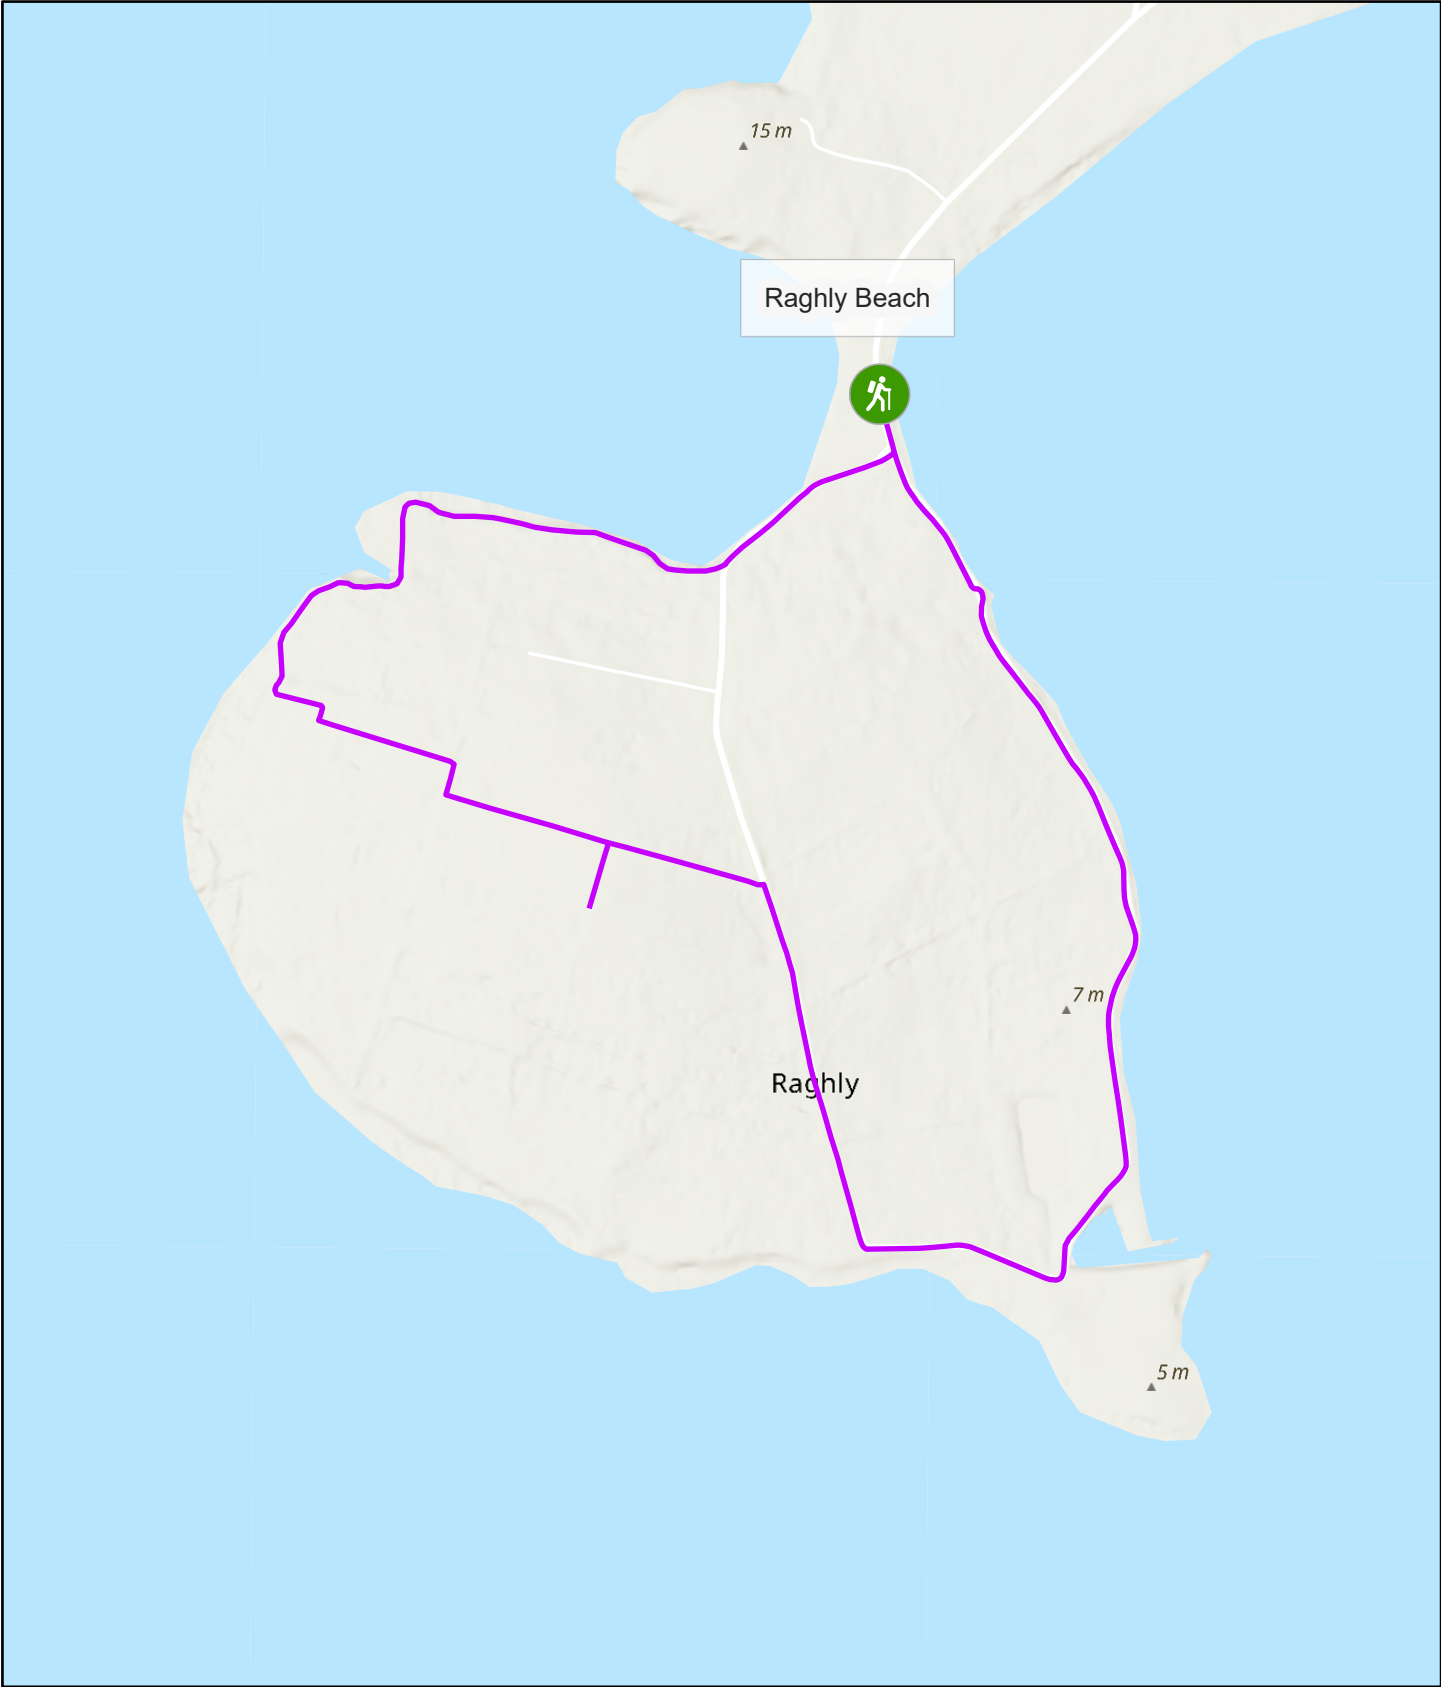

# Raghly Loop

4/21/2026, 11:26:53 AM

- |  |               |  |  |
|--|---------------|--|--|
|  | Trailhead     |  |  |
|  | Trail Feature |  |  |
|  | Trail Route   |  |  |
|  | Greenway      |  |  |
|  |               |  |  |
|  |               |  |  |

Sources: Esri, TomTom, Garmin, FAO, NOAA, USGS, © OpenStreetMap contributors, and the GIS User Community, Esri, Intermap, NASA, NGA, USGS