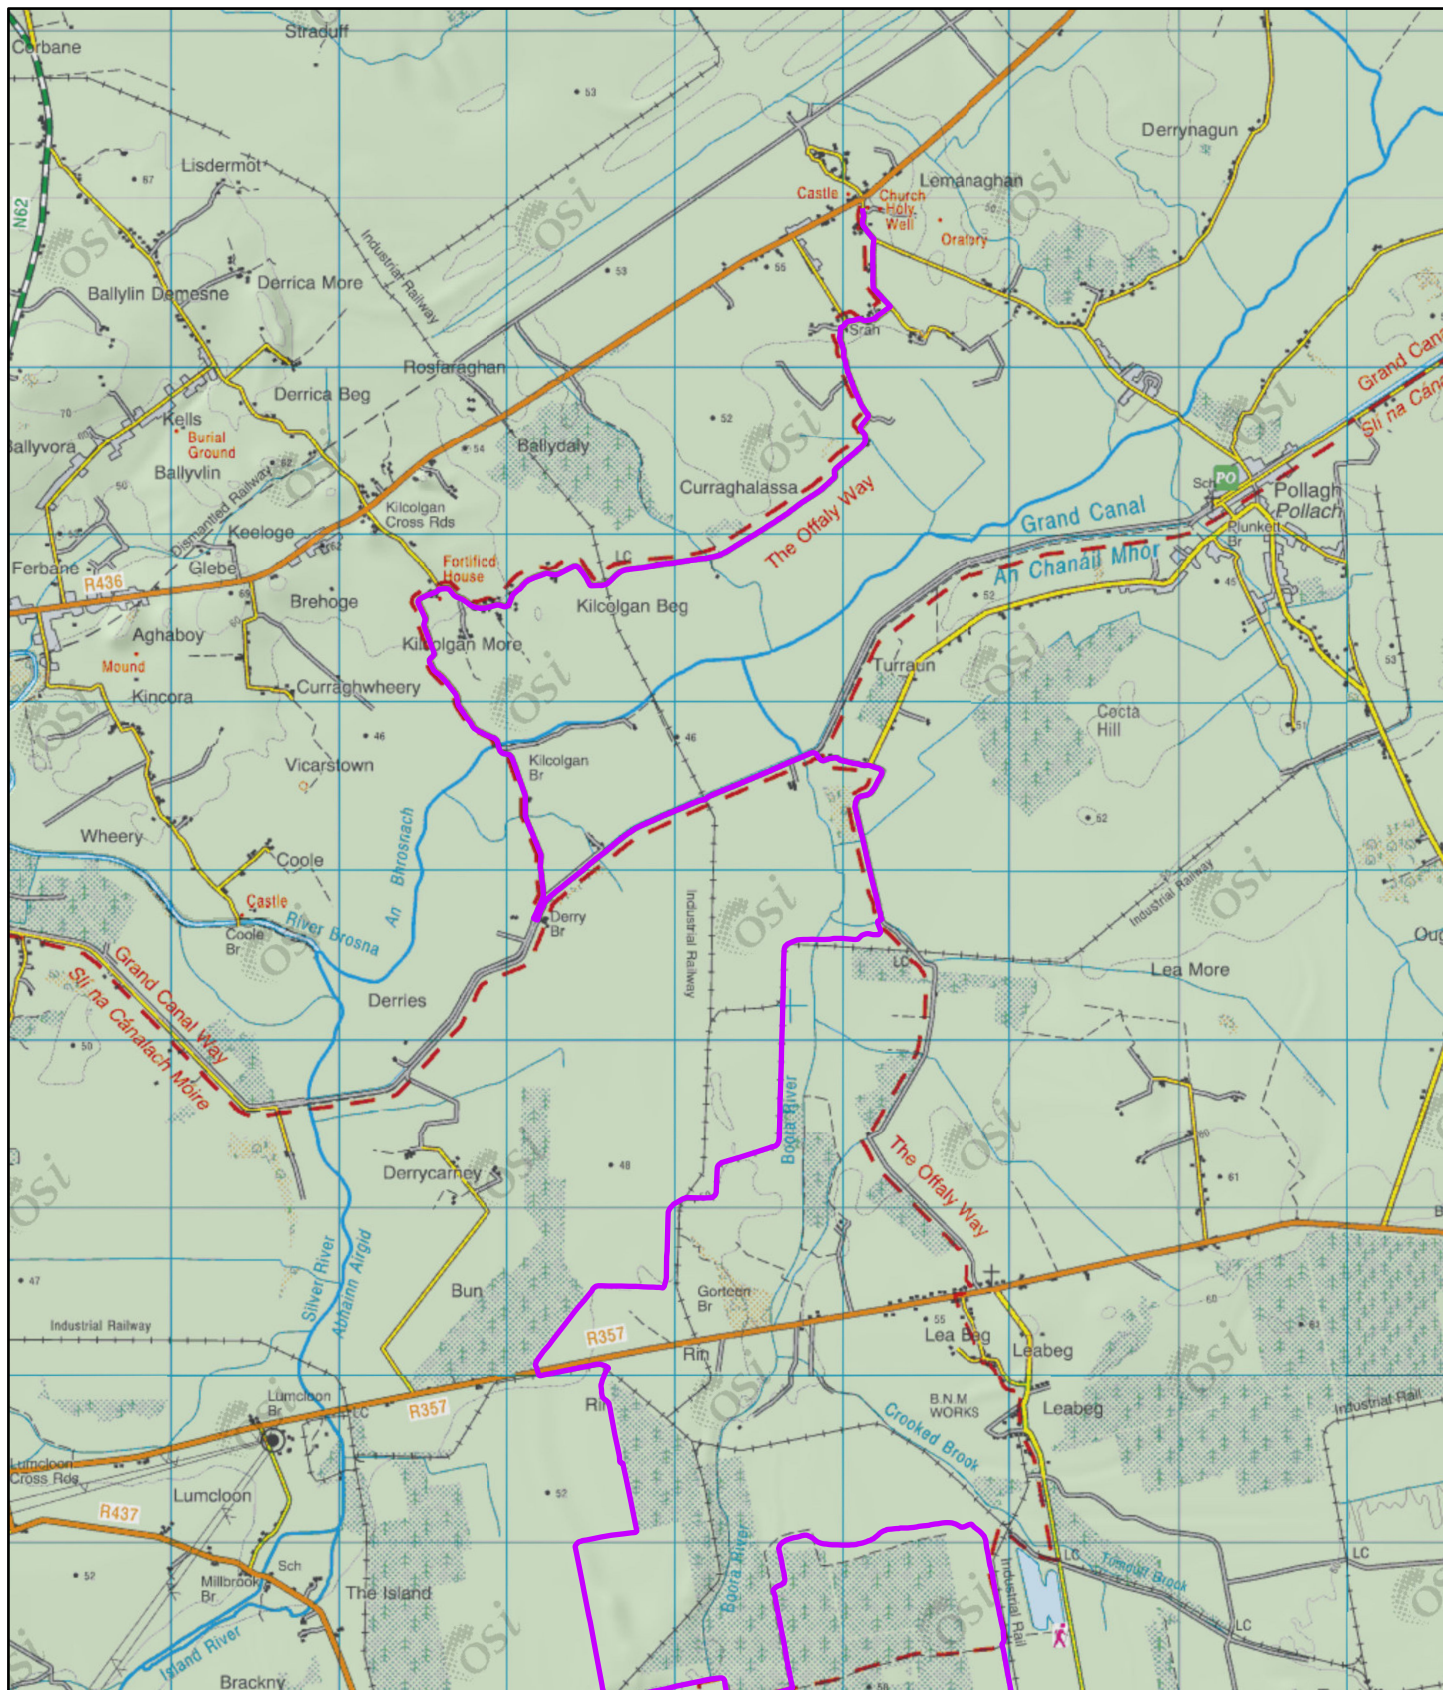

Offaly Way - Leabeg to Lemnaghan

4/21/2026, 11:01:02 AM

- | | | |
|--|--|--|
| | | |
| | | |
| | | |
| | | |
| | | |
| | | |

© Tailte Éireann