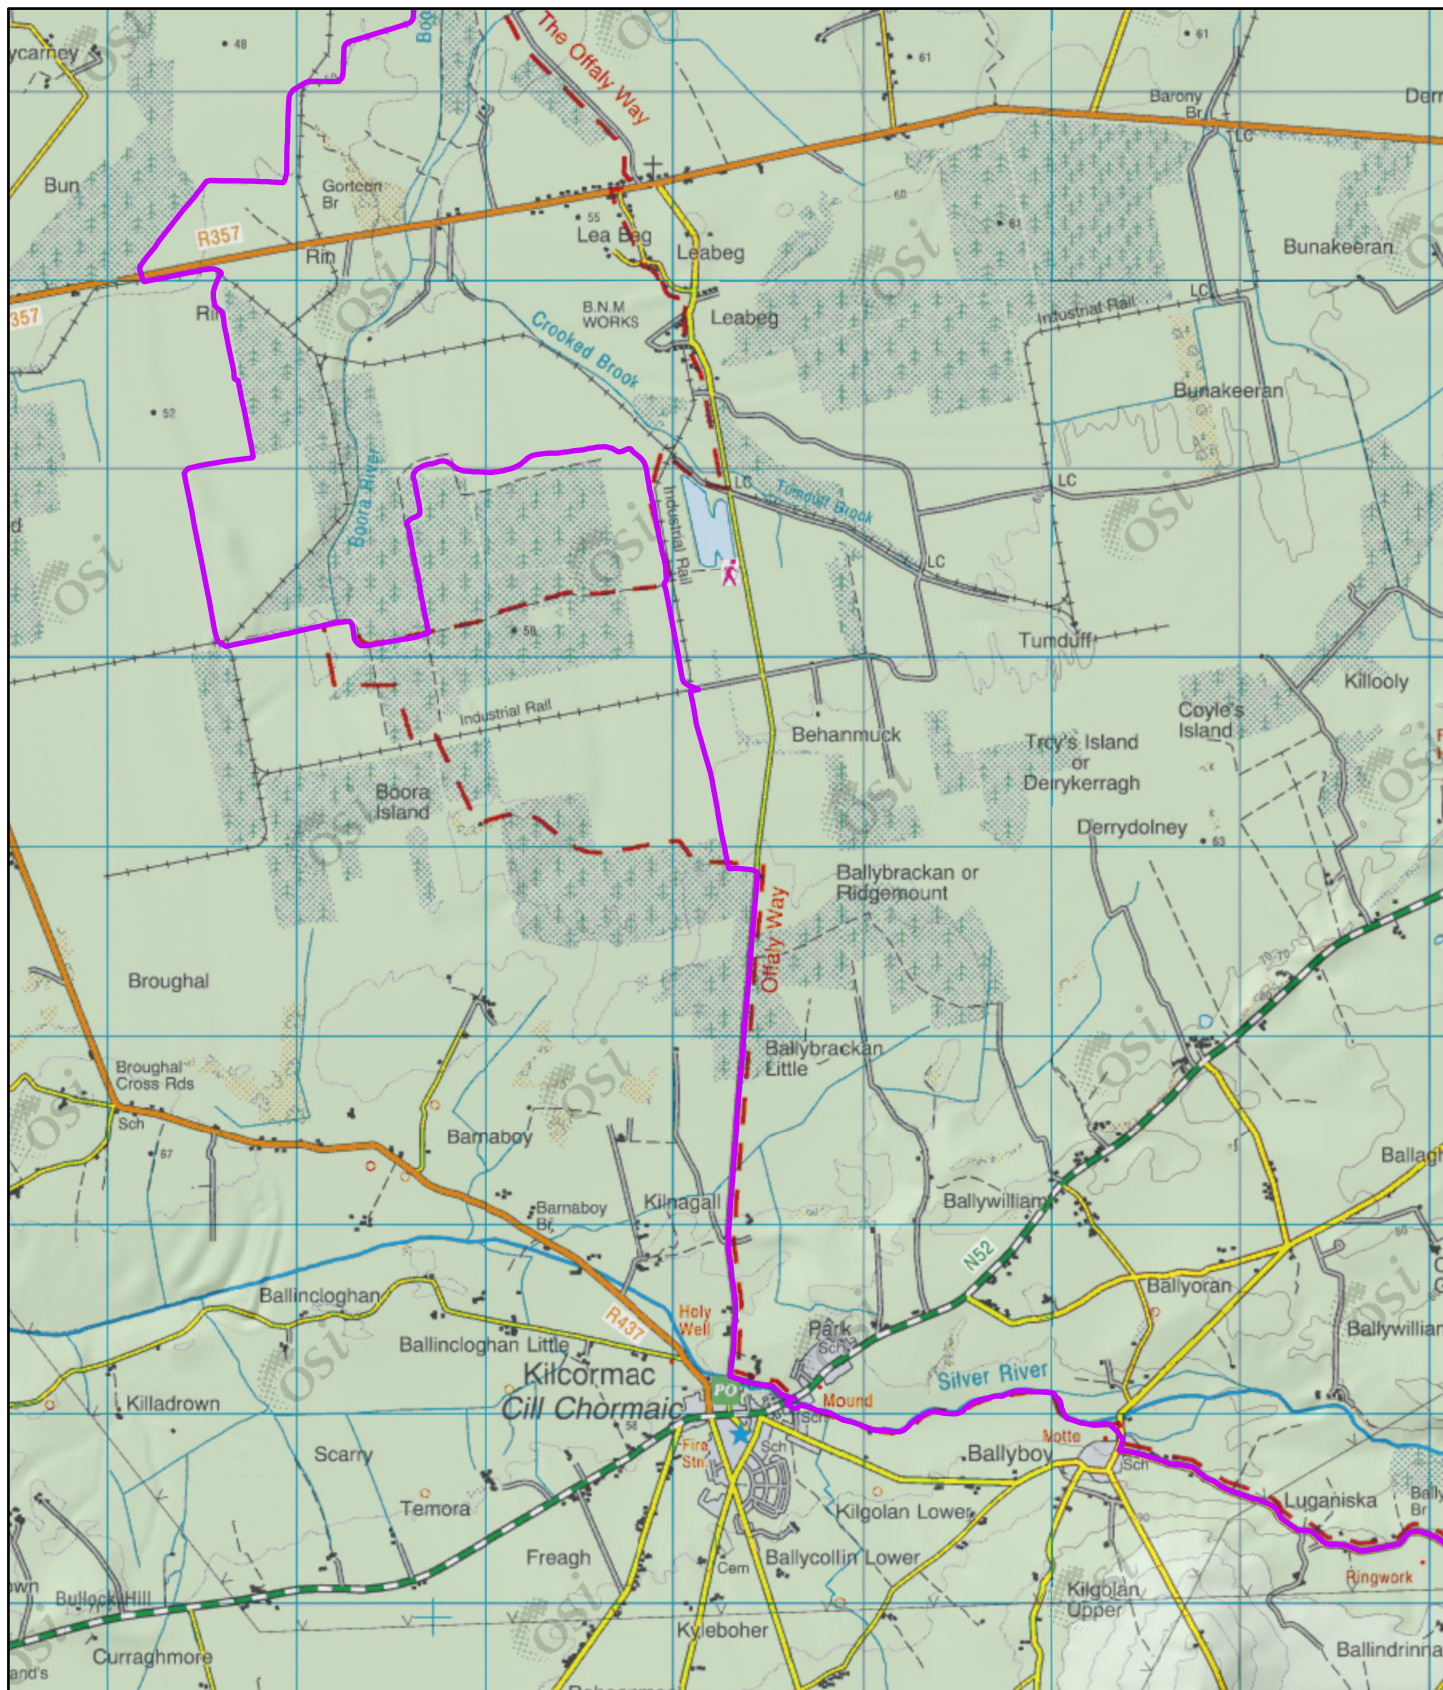

Offaly Way - Kilcormac to Leabeg

4/21/2026, 11:06:35 AM

- | | | | | |
|--|--|-----------------------------|--|--------------------|
| | | Horse Riding Trail | | Pilgrim Path |
| | | Long Distance Waymarked Way | | Road Cycling Trail |
| | | Mountain Access Trail | | Snorkelling Trail |
| | | Mountain Biking Trail | | Walking Trail |
| | | Off Road Cycling Trail | | <Null> |
| | | Padding Trail | | <all other values> |