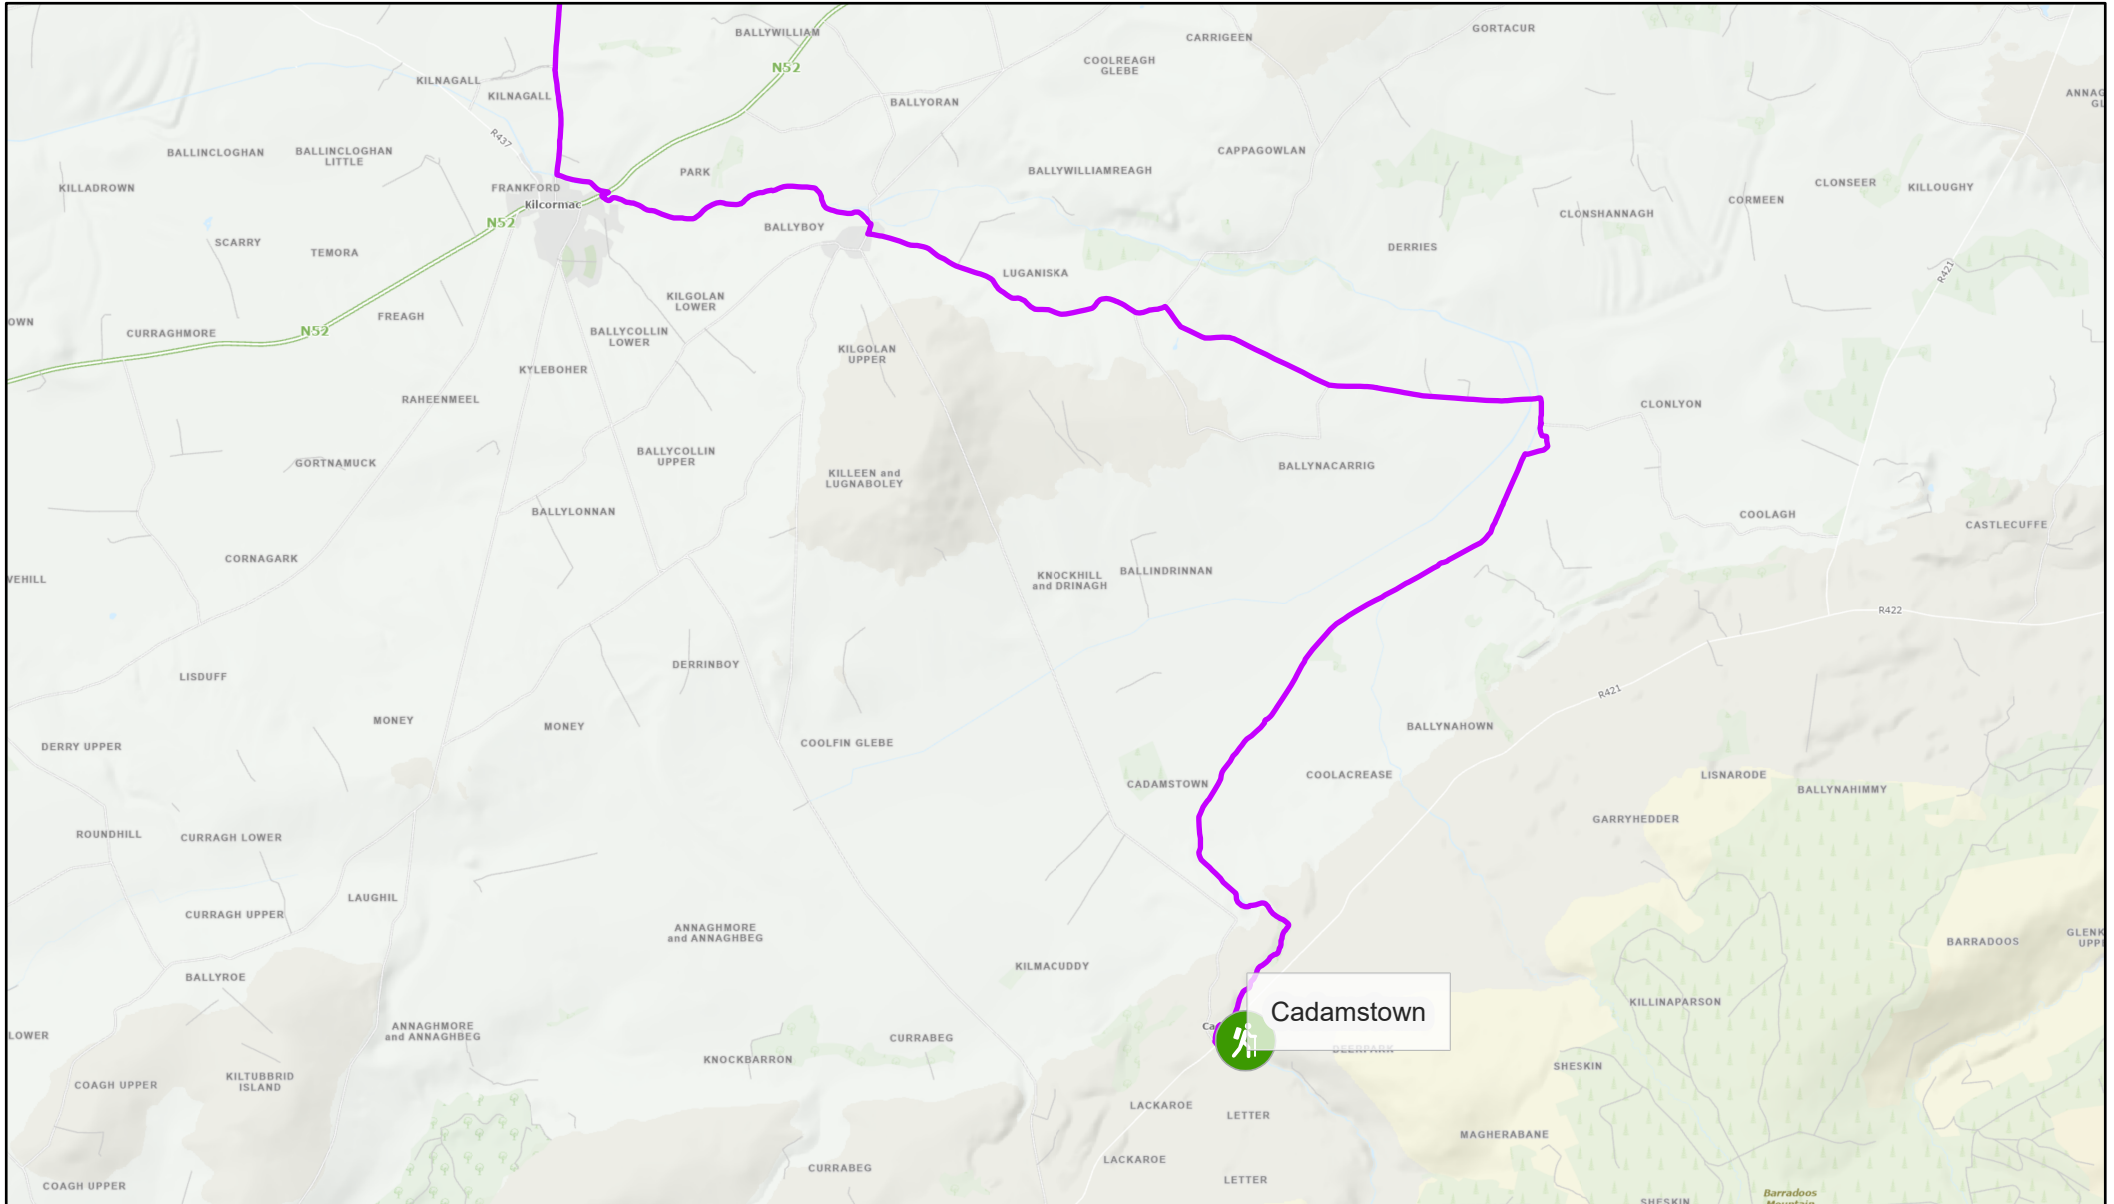

# Offaly Way - Cadamstown to Kilcormac

4/21/2026, 10:35:30 AM

Trailhead

Trail Feature

Trail Route

Greenway

Horse Riding Trail

Long Distance Waymarked Way

Mountain Access Trail

Mountain Biking Trail

Off Road Cycling Trail

Paddling Trail

Pilgrim Path

Road Cycling Trail

Snorkelling Trail

Walking Trail

<Null>

<all other values>

© Tailte Éireann, © OpenStreetMap (and) contributors, CC-BY-SA