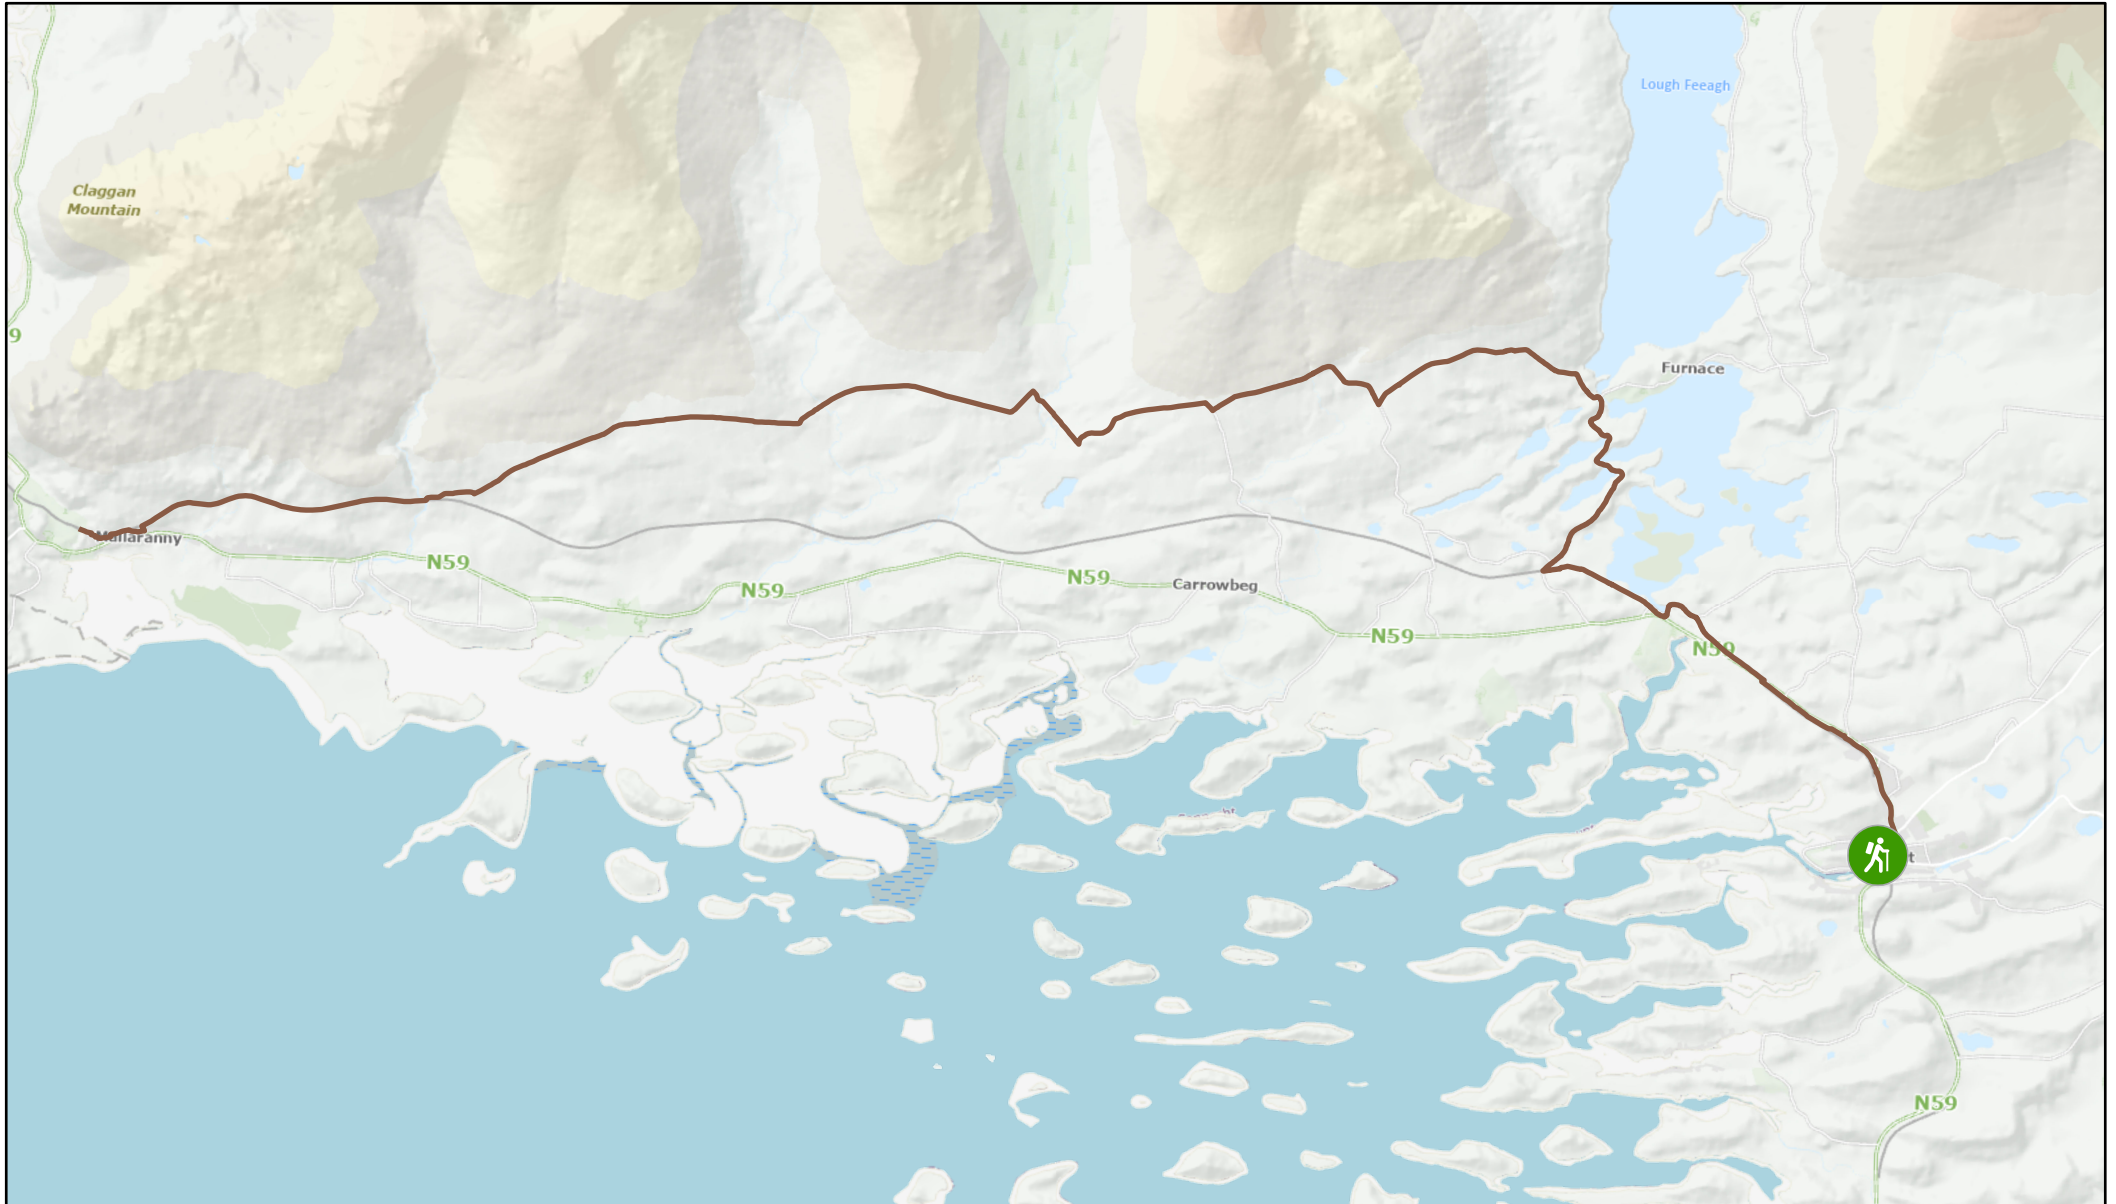

Rocky Mountain Way

1/19/2026, 3:09:35 PM

Trailhead

Trail Route

Mountain Biking Trail

© OpenStreetMap (and) contributors, CC-BY-SA, © Tailte Éireann