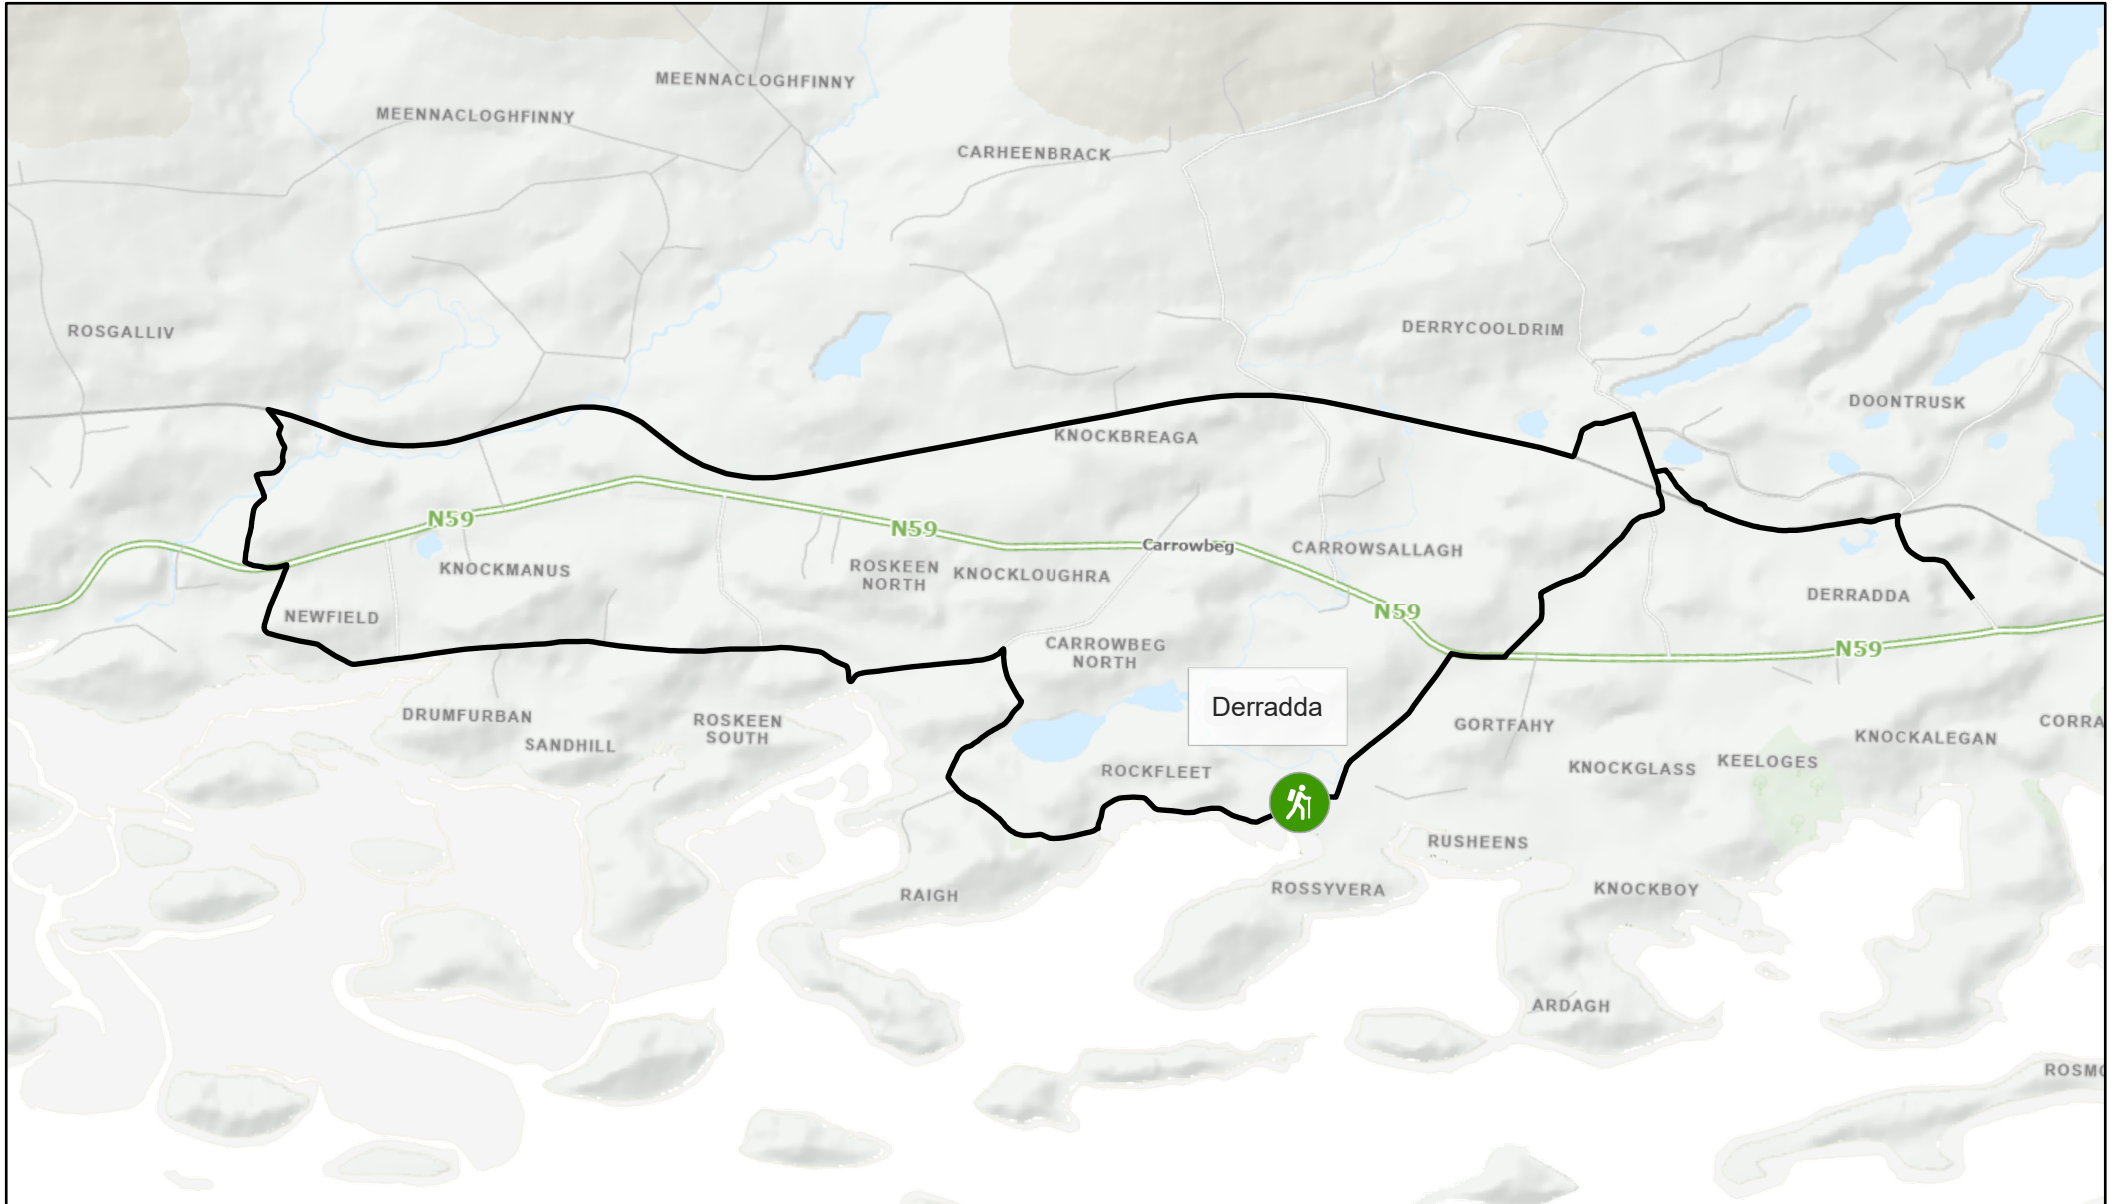

Rockfleet Castle Cycling Loop

1/19/2026, 3:14:16 PM

Trailhead

Trail Route

Road Cycling Trail

© Tailte Éireann