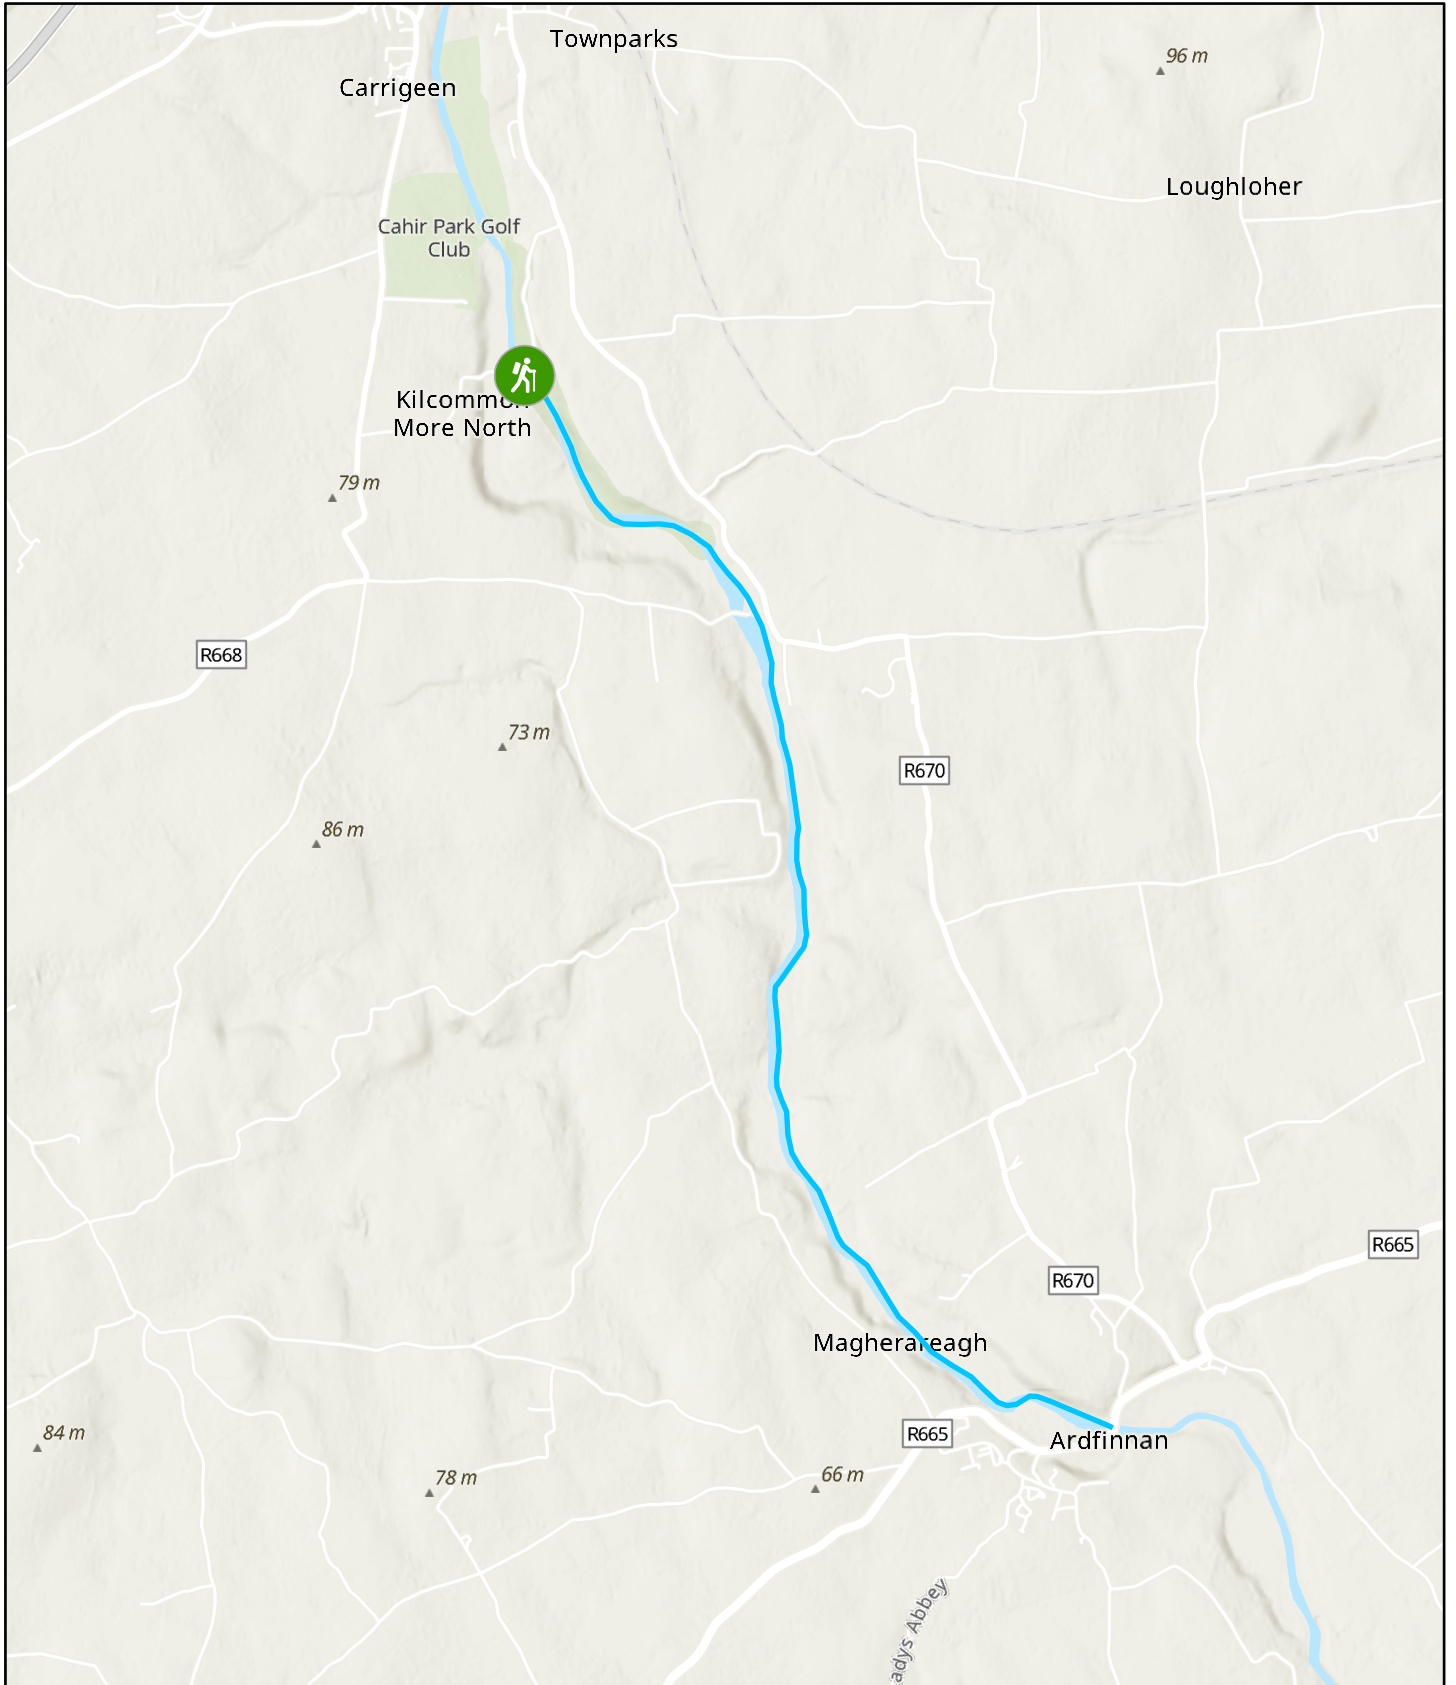

Suir Blueway - Swiss Cottage to Ardfinnan

1/23/2026, 11:43:14 AM

Trailhead

Trail Route

Paddling Trail

World_Hillshade

Sources: Esri, TomTom, Garmin, FAO, NOAA, USGS, © OpenStreetMap contributors, and the GIS User Community, Esri, Ordnance Survey, NASA, NGA, USGS