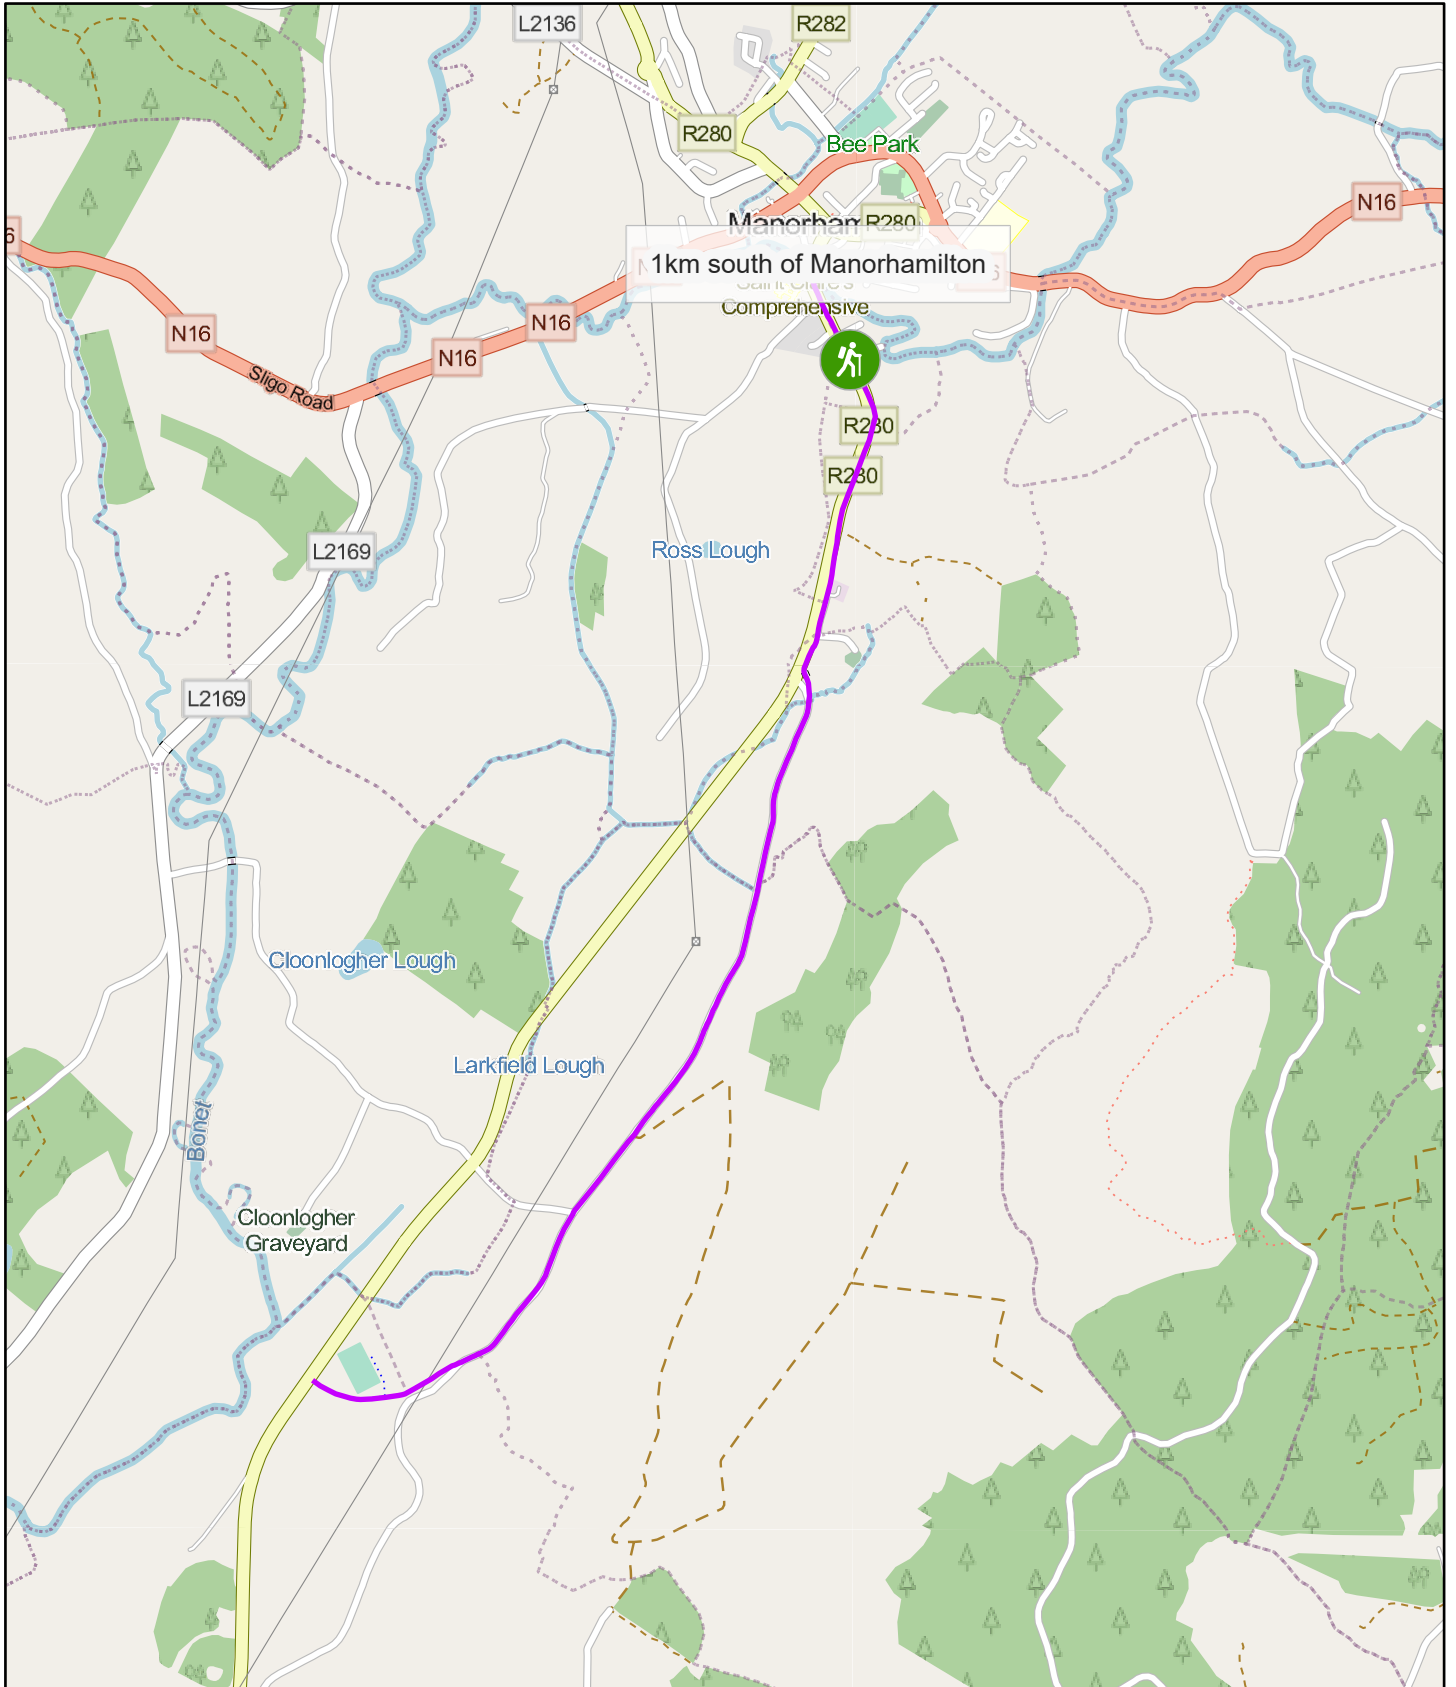

# SLNCR – Manorhamilton to Boggaun Map

12/12/2025, 6:02:39 PM

Trailhead

Trail Route

Walking Trail

Map data © OpenStreetMap contributors, Microsoft, Facebook, Google, Esri Community Maps contributors, Map layer by Esri