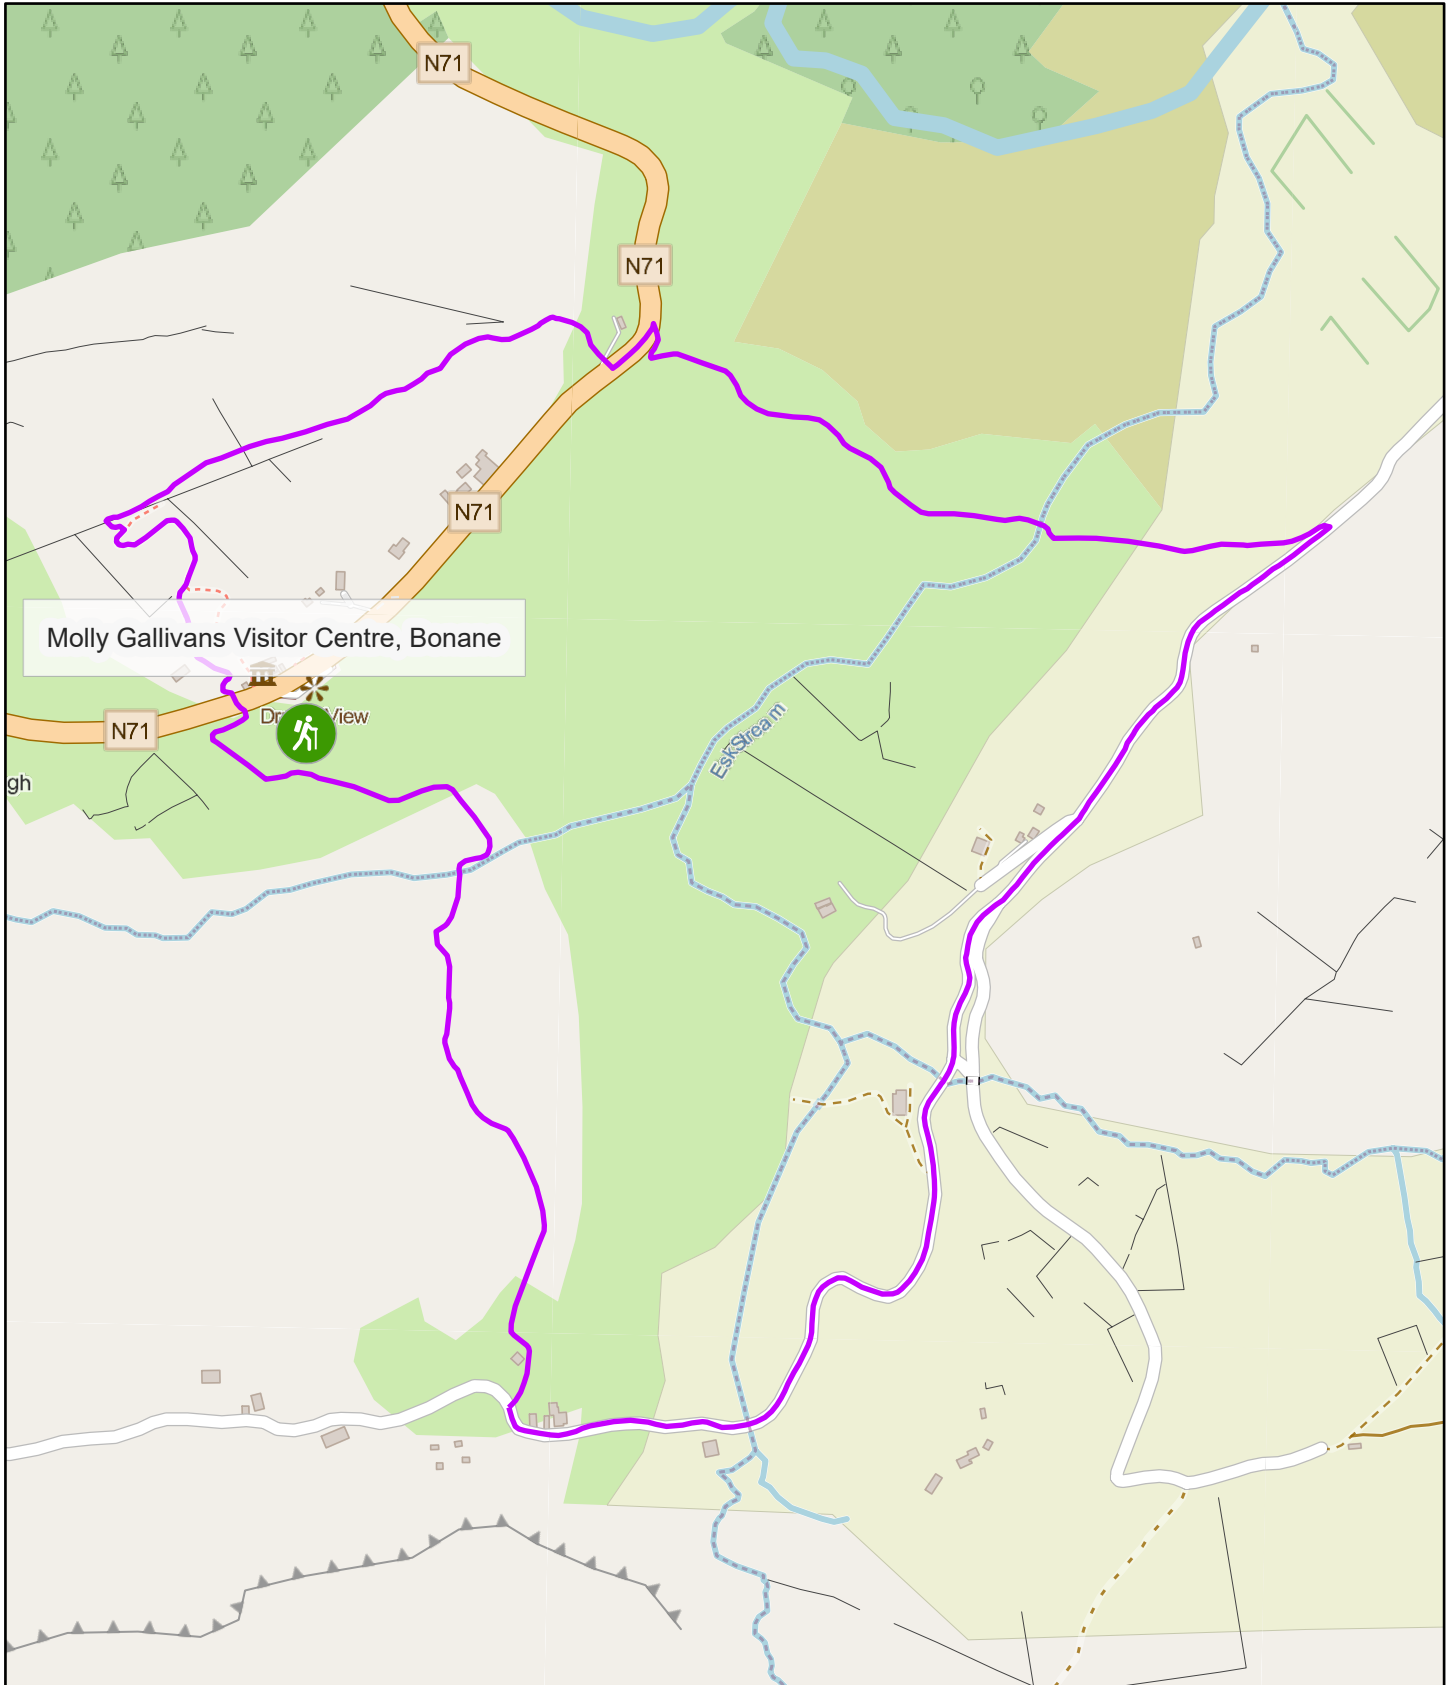

Druid's Loop - Bonane Beara Map

12/12/2025, 5:50:28 PM

Trailhead

Trail Route

Walking Trail

Map data © OpenStreetMap contributors, Microsoft, Facebook, Google, Esri
Community Maps contributors, Map layer by Esri