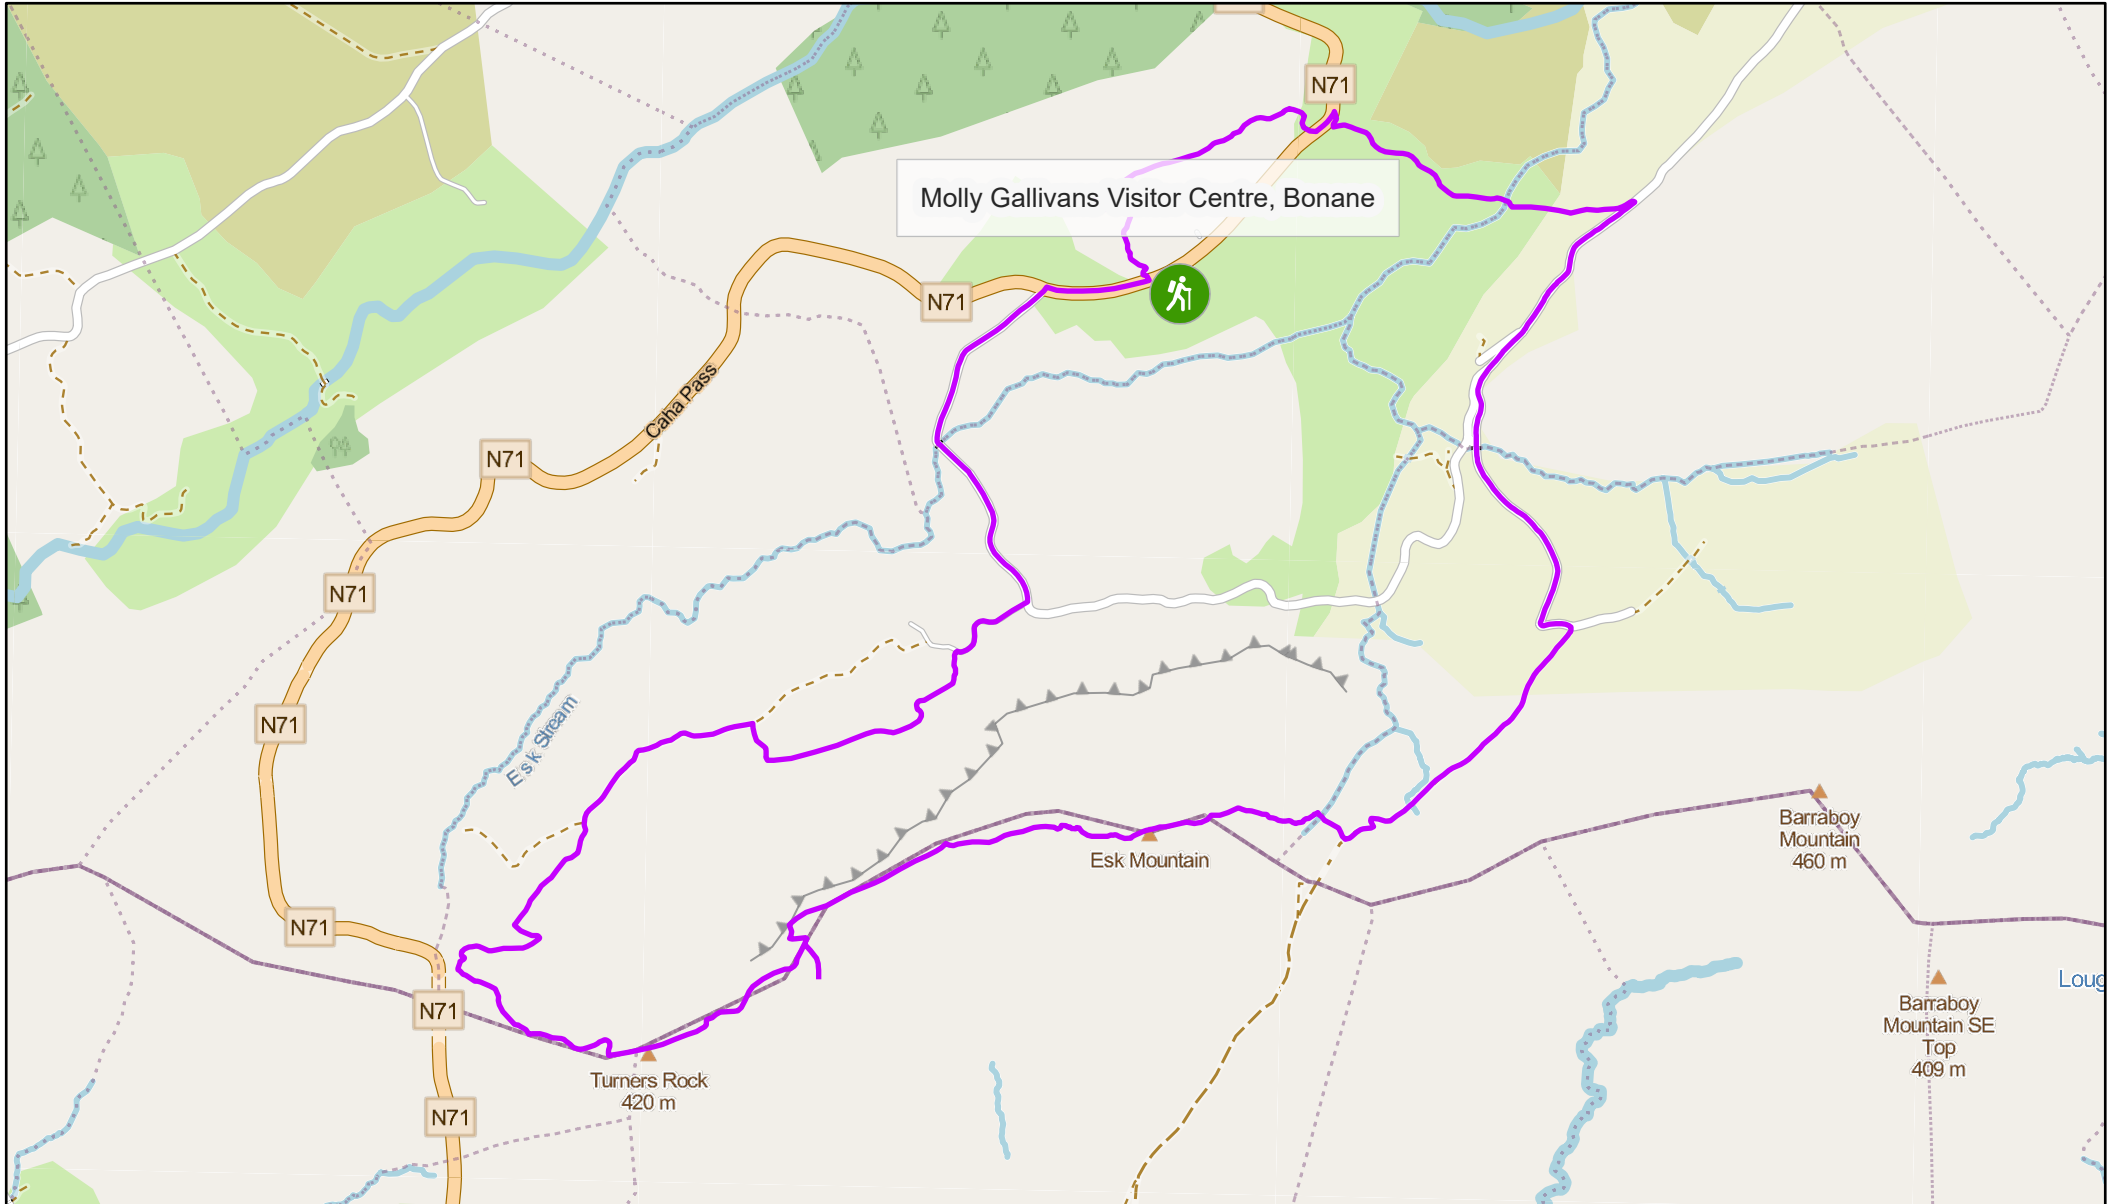

Cailleach Beara Loop - Bonane Beara Map

12/12/2025, 5:58:05 PM

Trailhead

Trail Route

Walking Trail

Map data © OpenStreetMap contributors, Microsoft, Facebook, Google, Esri Community Maps contributors, Map layer by Esri