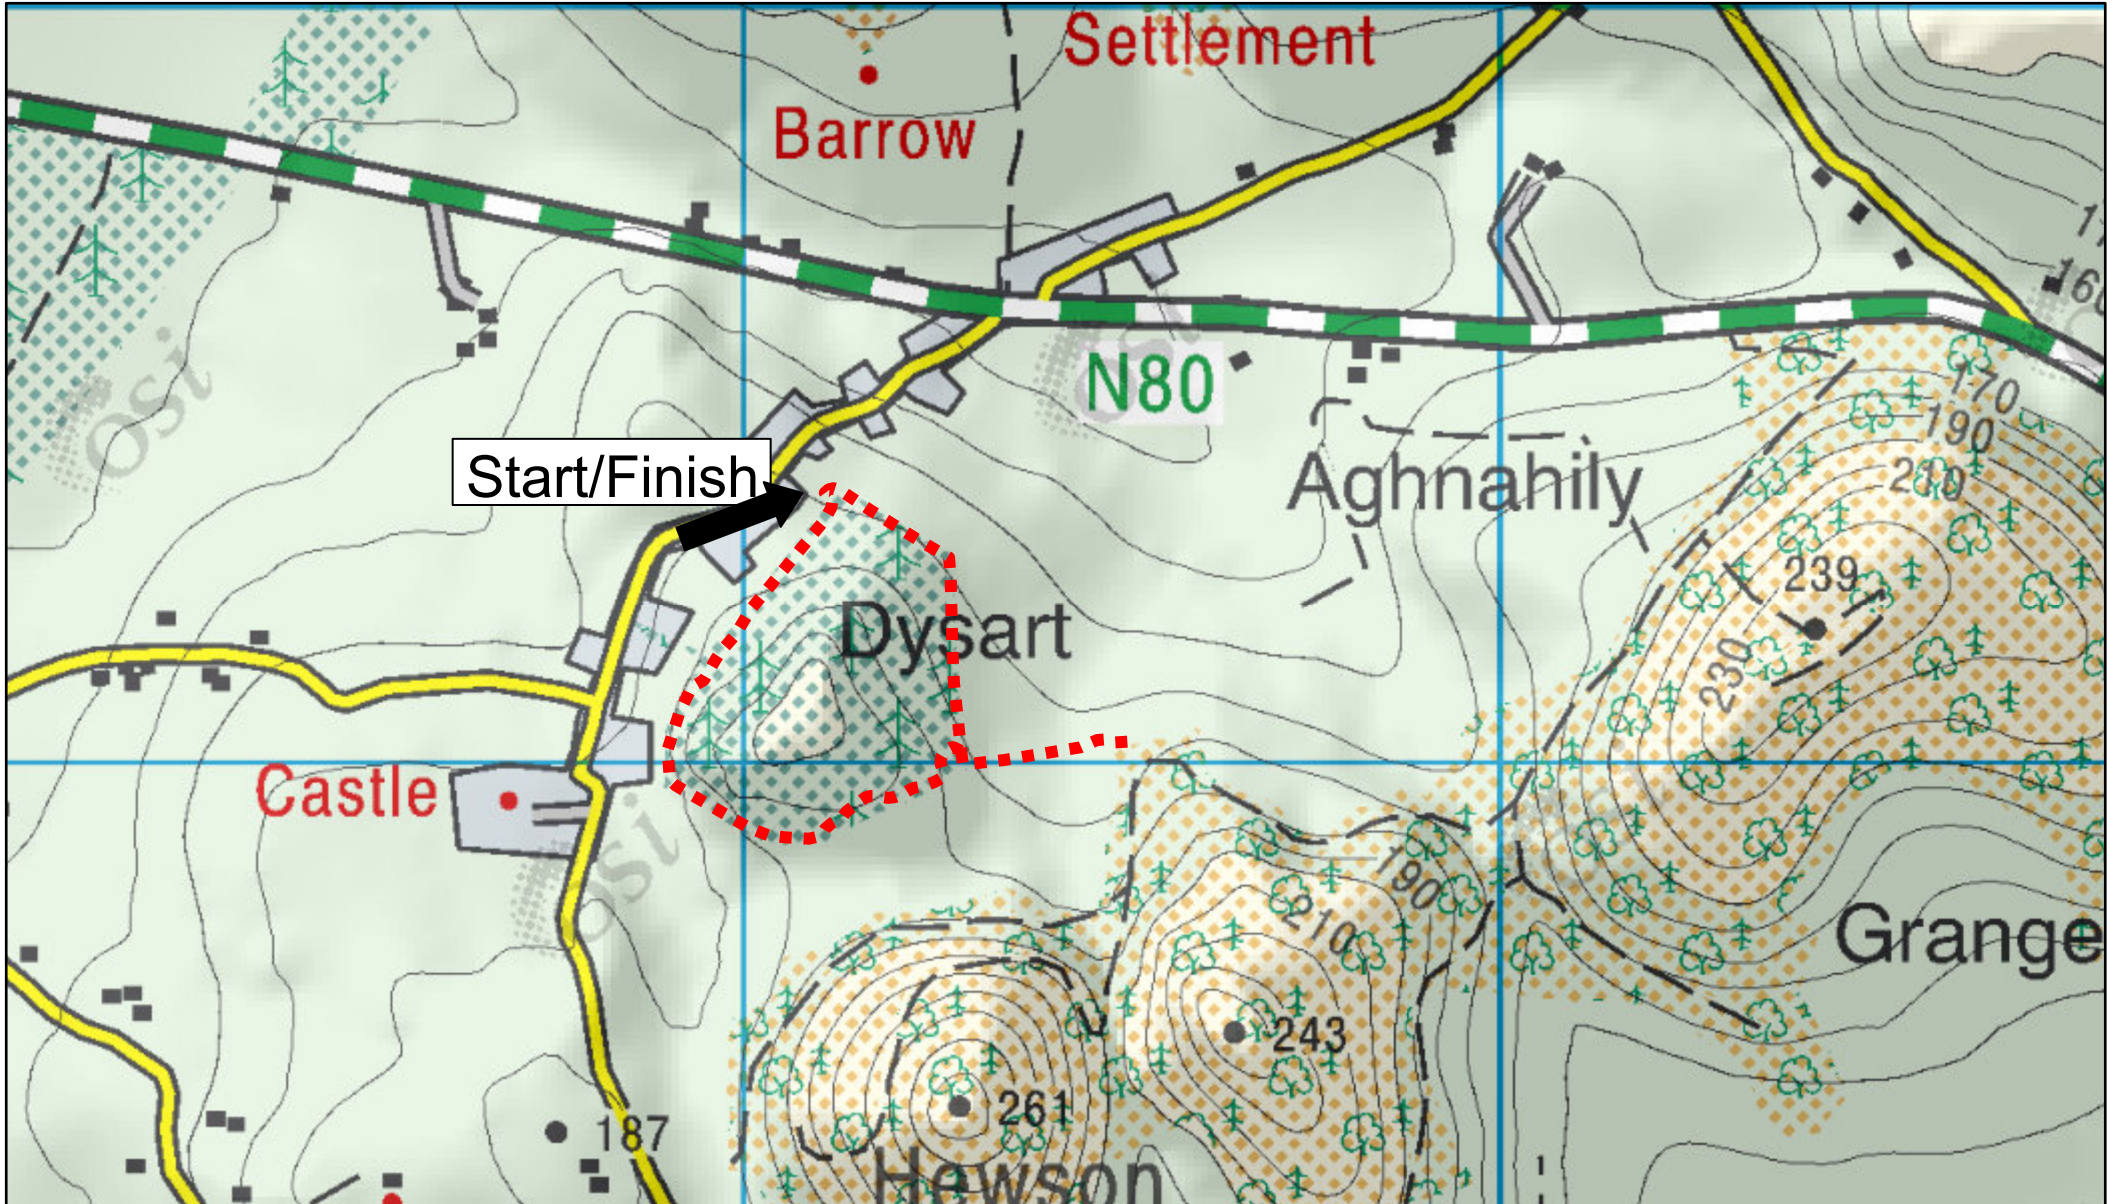

Carrigmeal Woodlands Loops - Milo's Circuit Map

6/7/2024, 12:08:00 PM

Trail