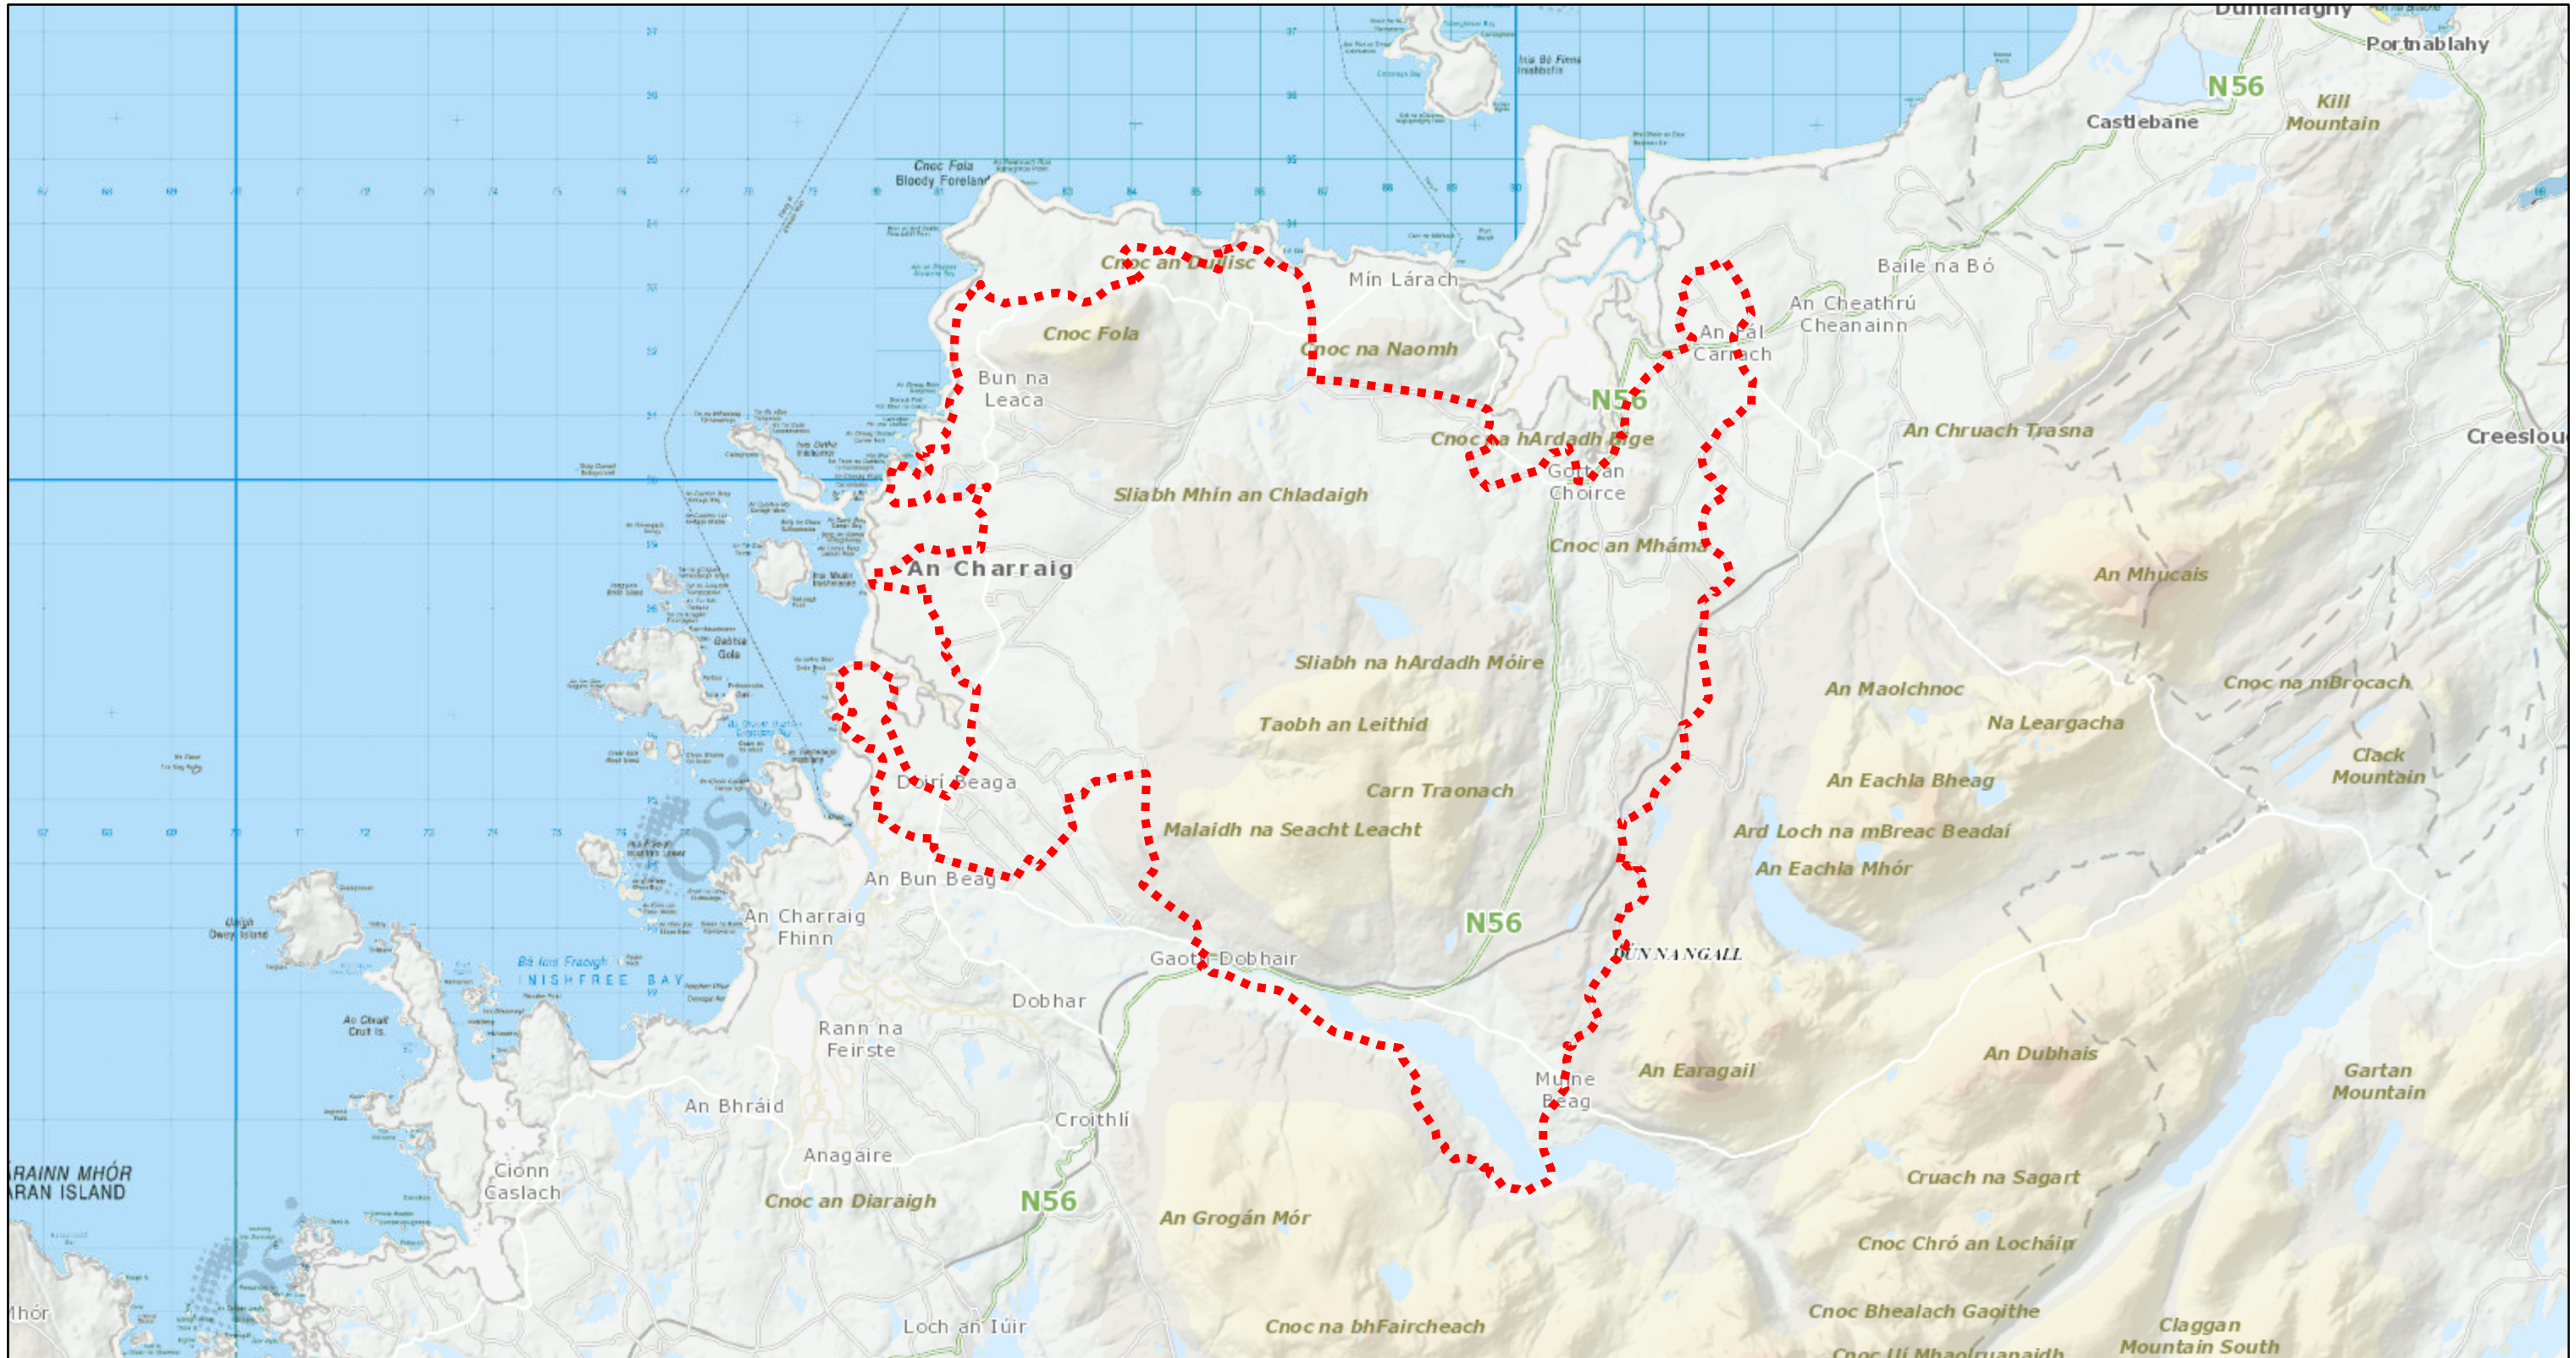

Slí An Earagail - Sli Dhun na nGall Map

4/10/2024, 9:59:44 PM

Trail

1:100,000

© Tailte Éireann, © Ordnance Survey Ireland