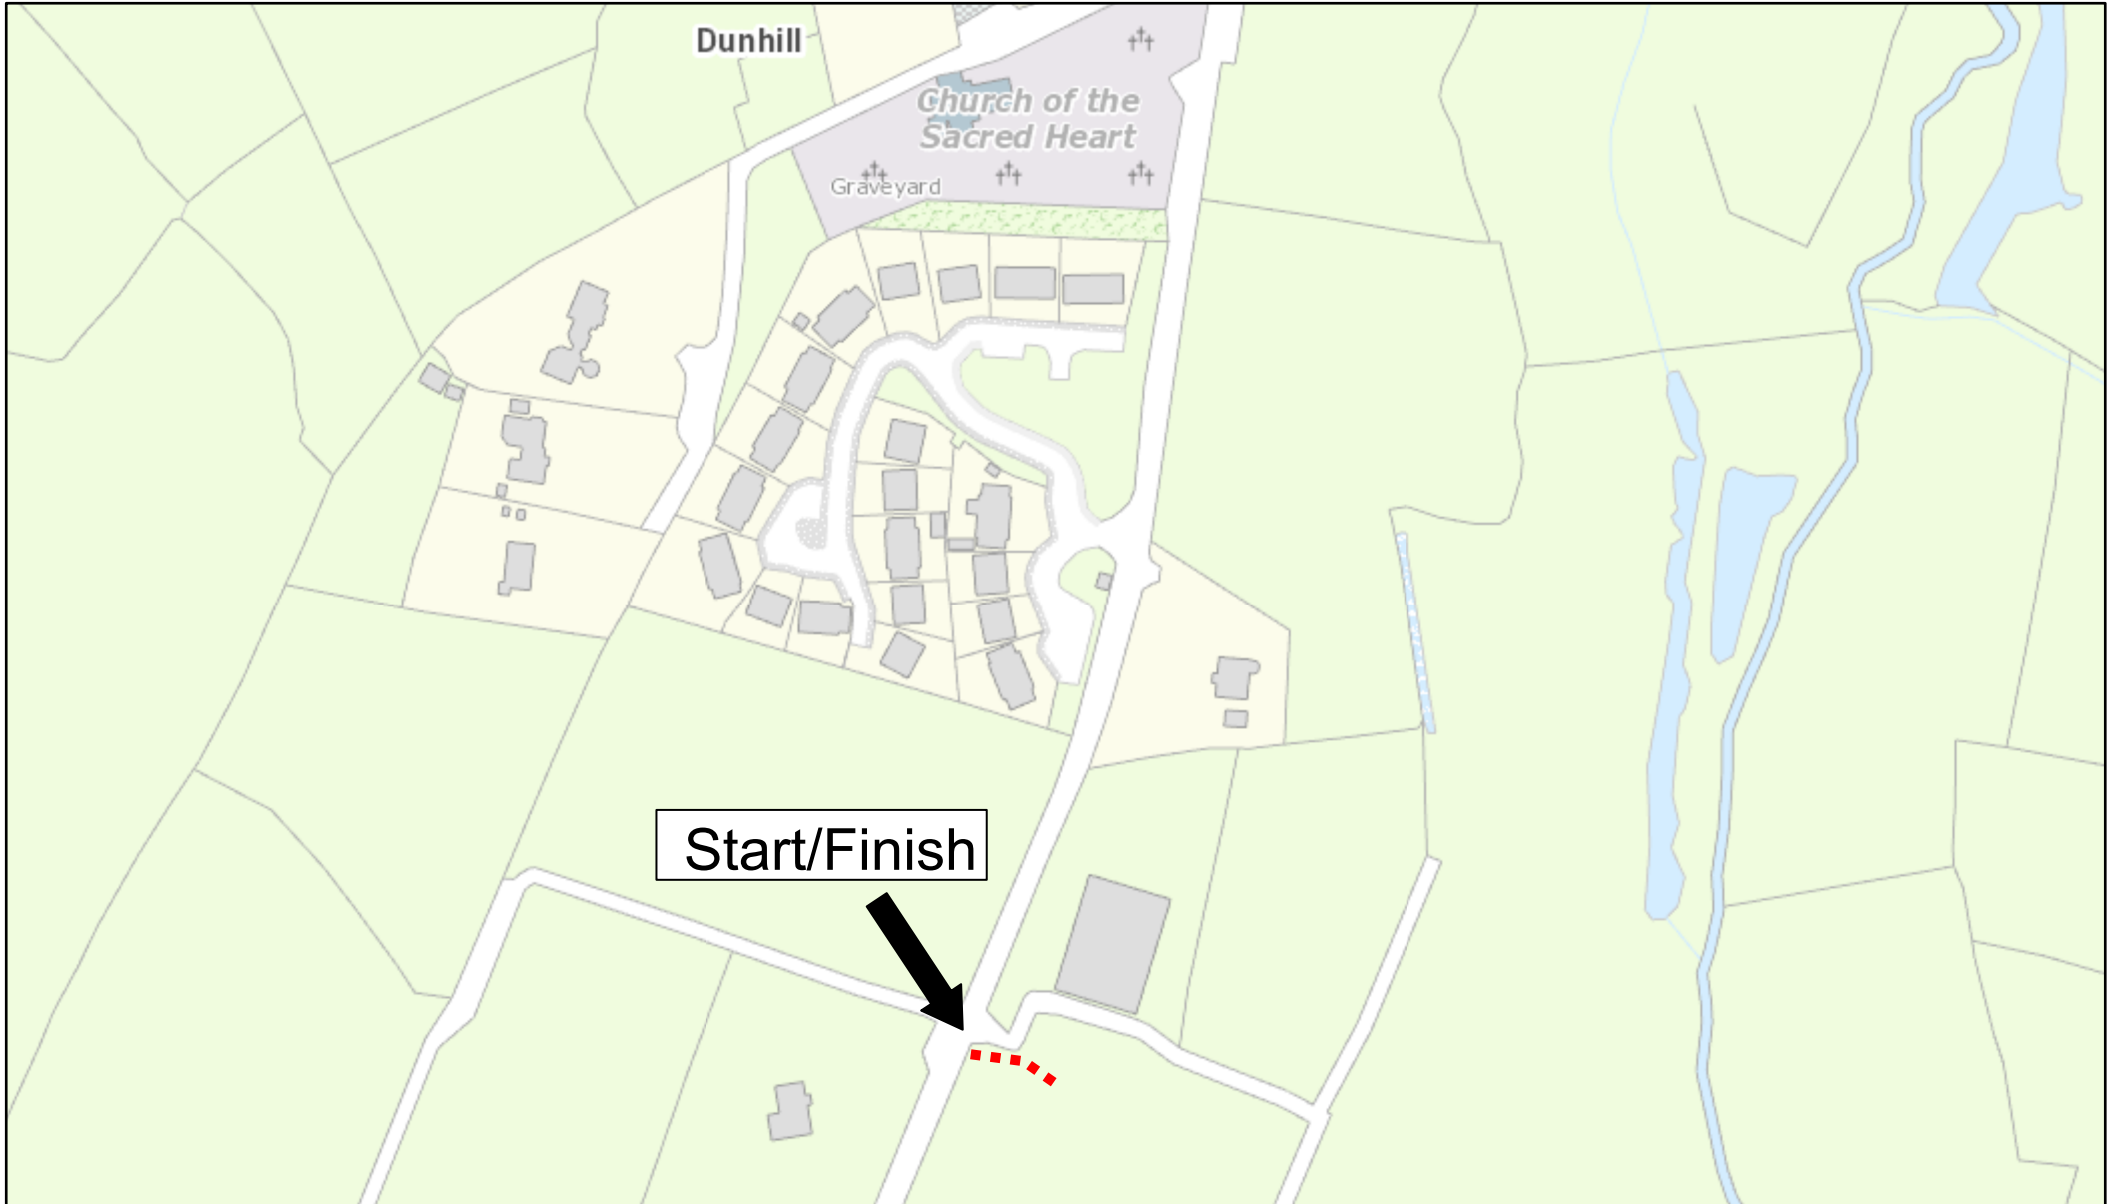

Anne Valley Dolmen Access Map

4/10/2024, 10:58:15 AM

Trail