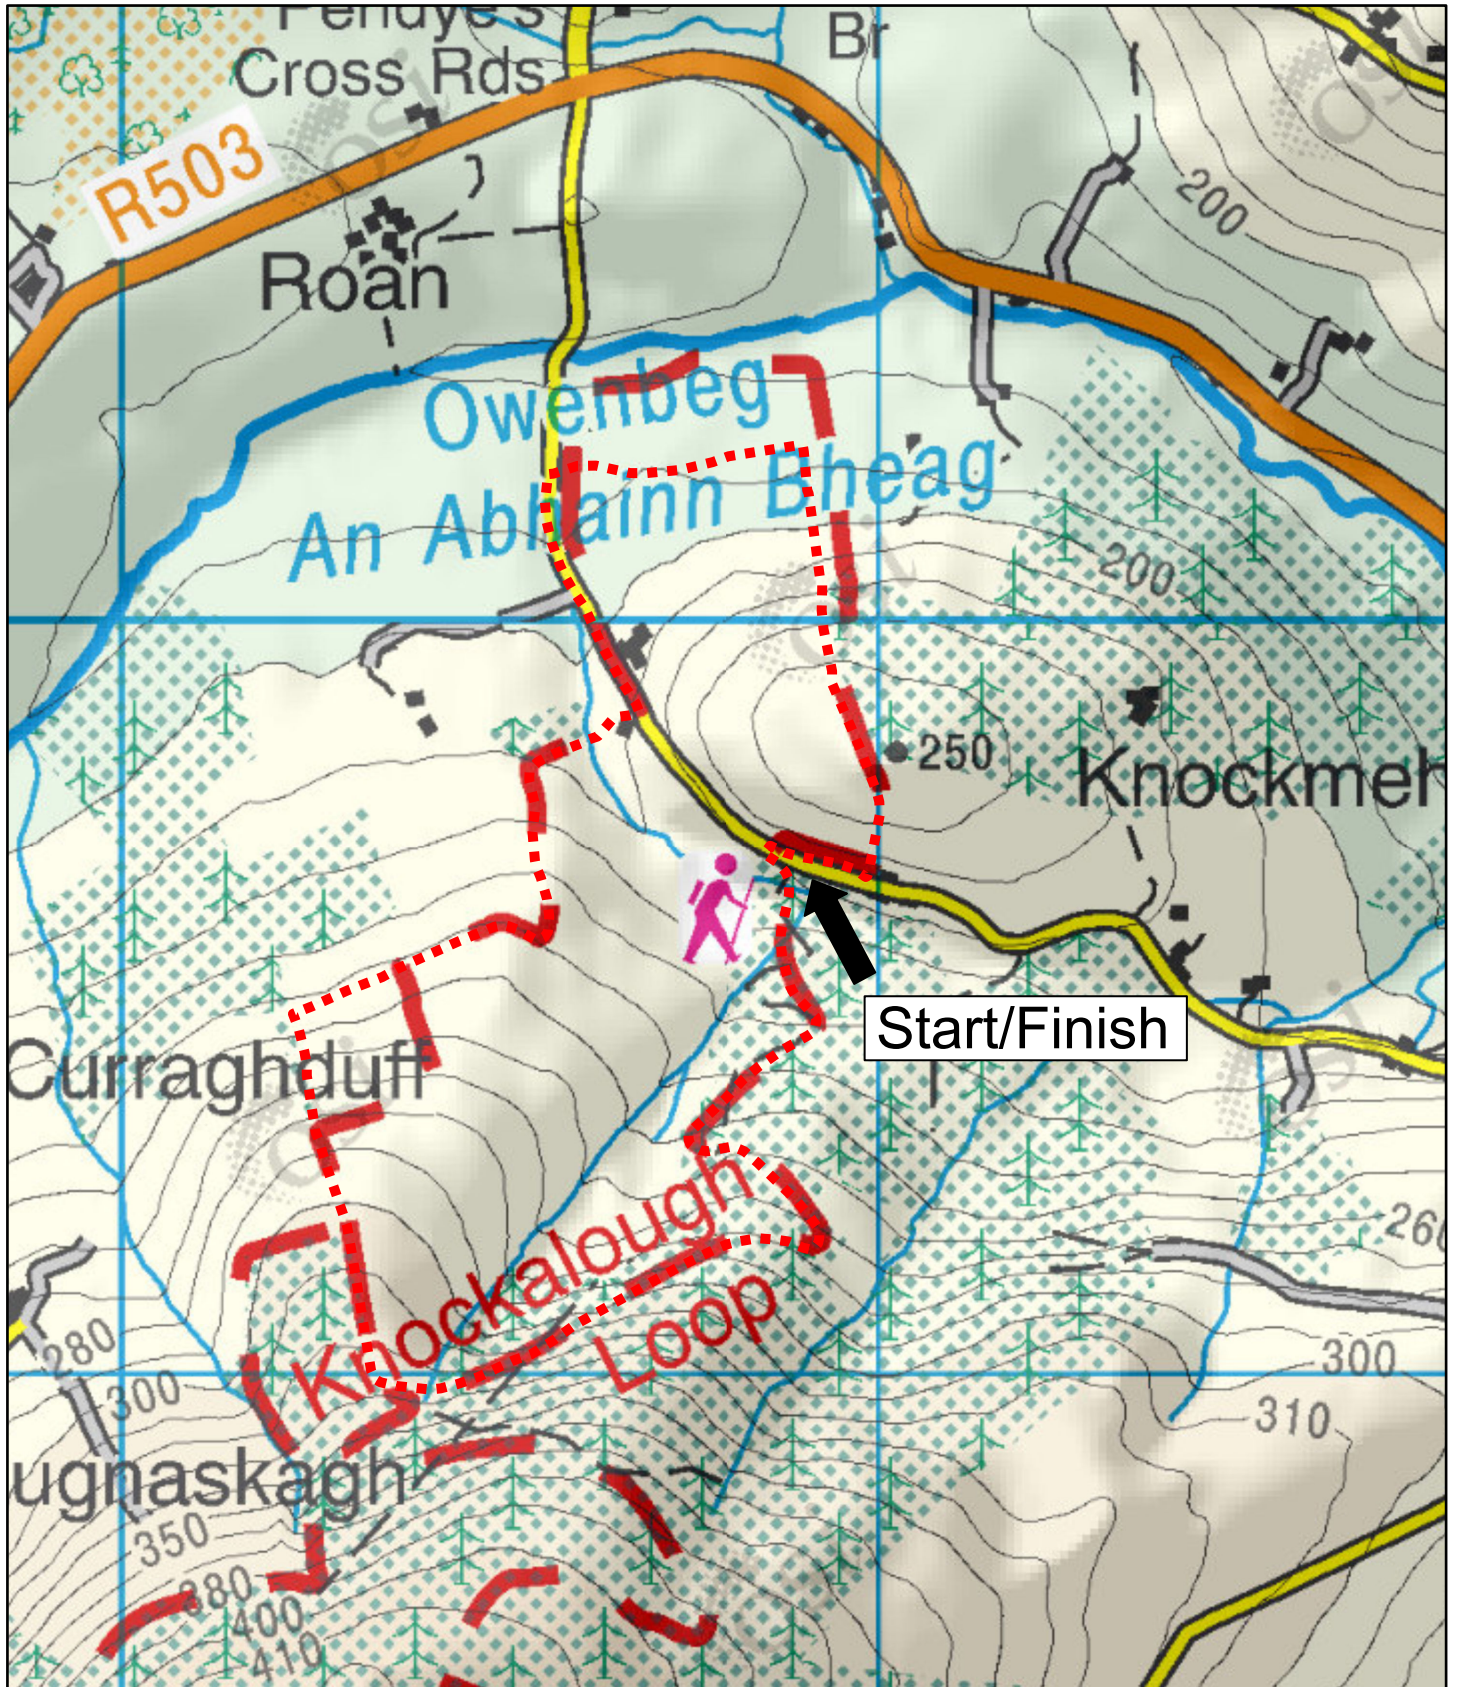

Knockalough - Red Hugh Loop Map

2/1/2024, 3:13:23 PM

Trail

© Ordnance Survey Ireland