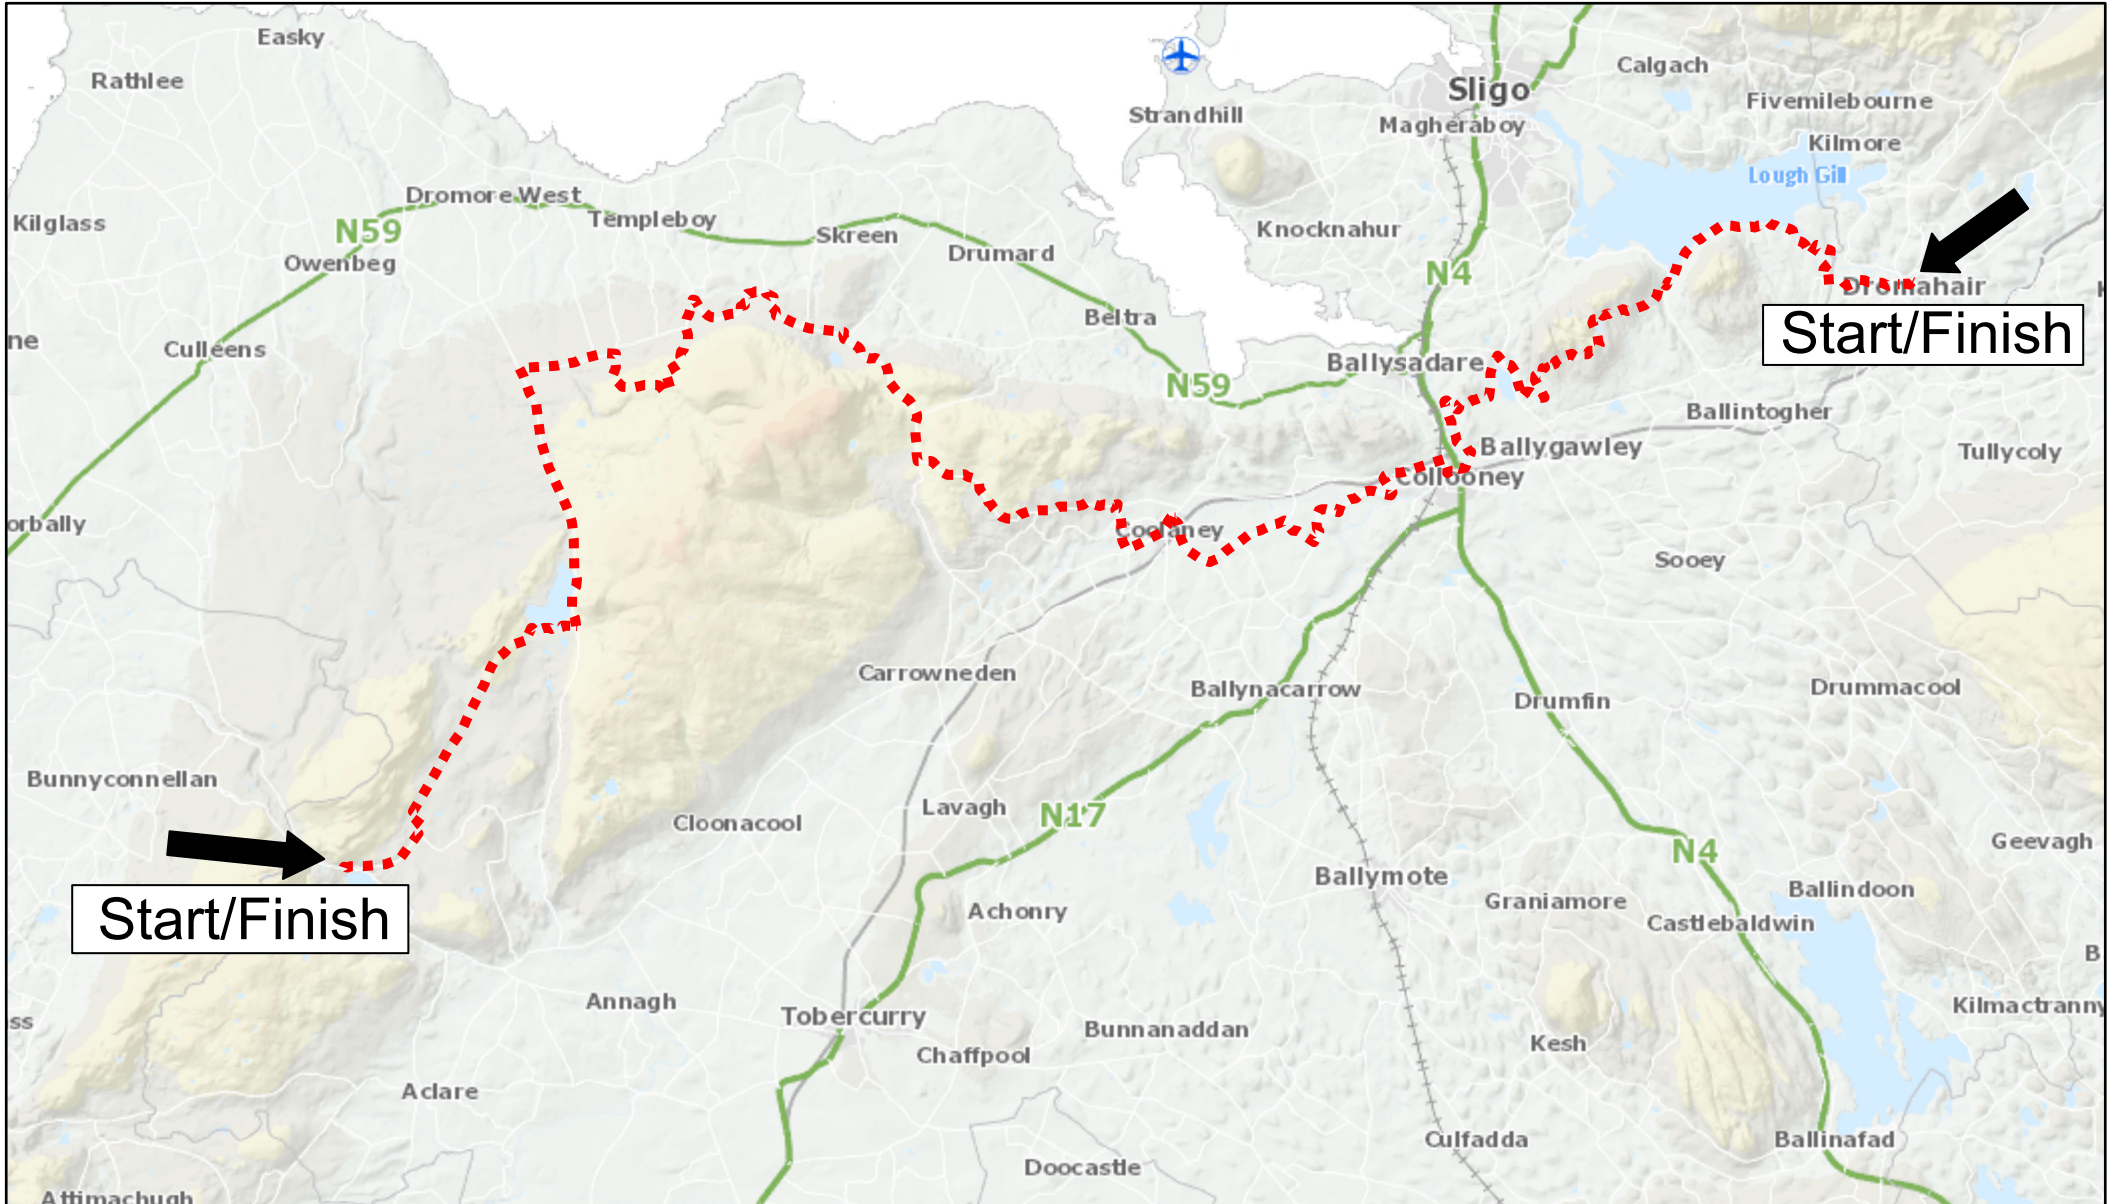

# Sligo Way Overview Map

1/31/2024, 1:26:22 PM

Trail