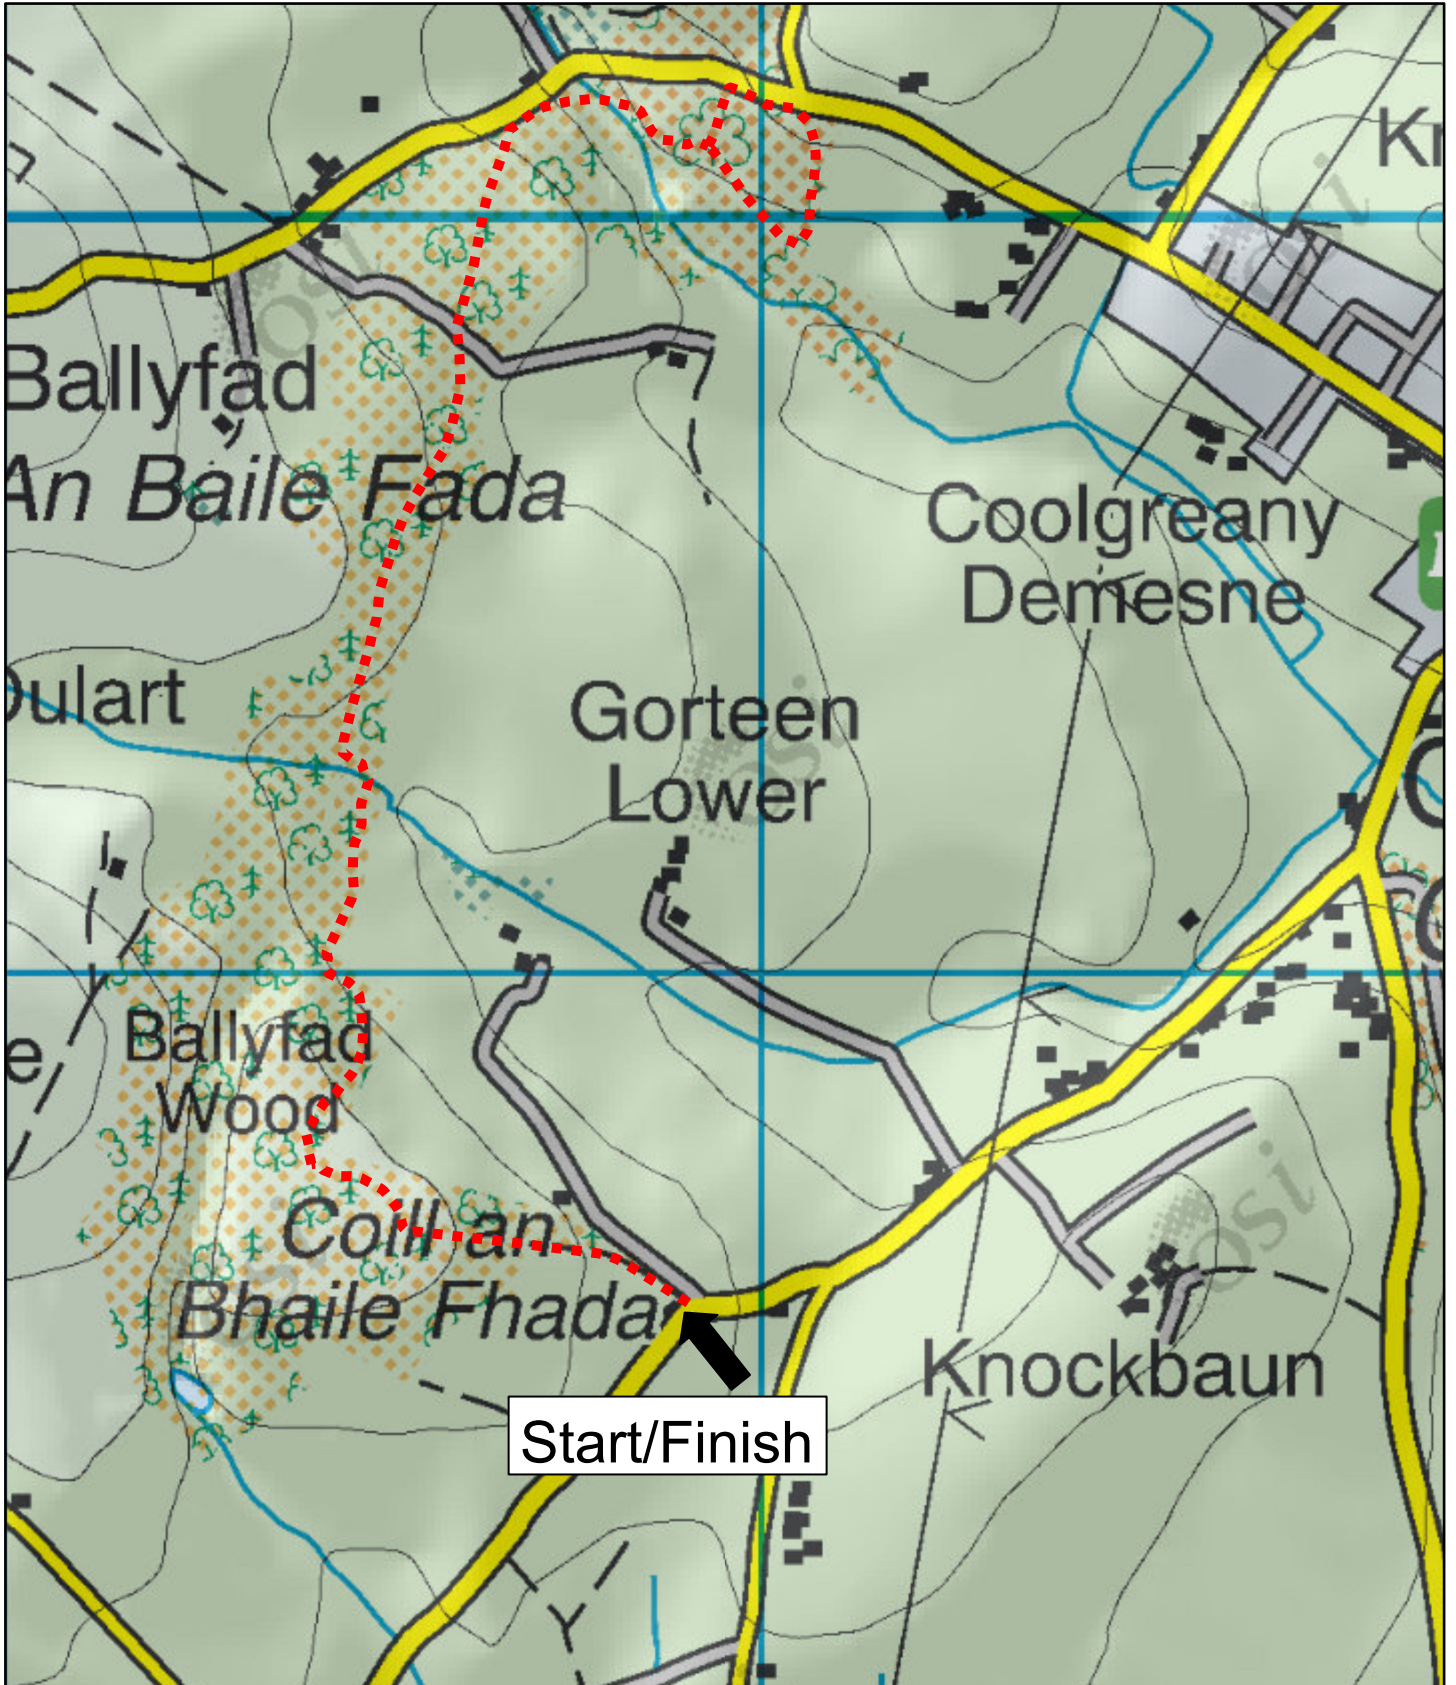

Abbey Wood Trail Map

1/2/2024, 5:05:59 PM

Trail

© Ordnance Survey Ireland

Sport Ireland Outdoors
© Ordnance Survey Ireland/Government of Ireland - CYAL50264039