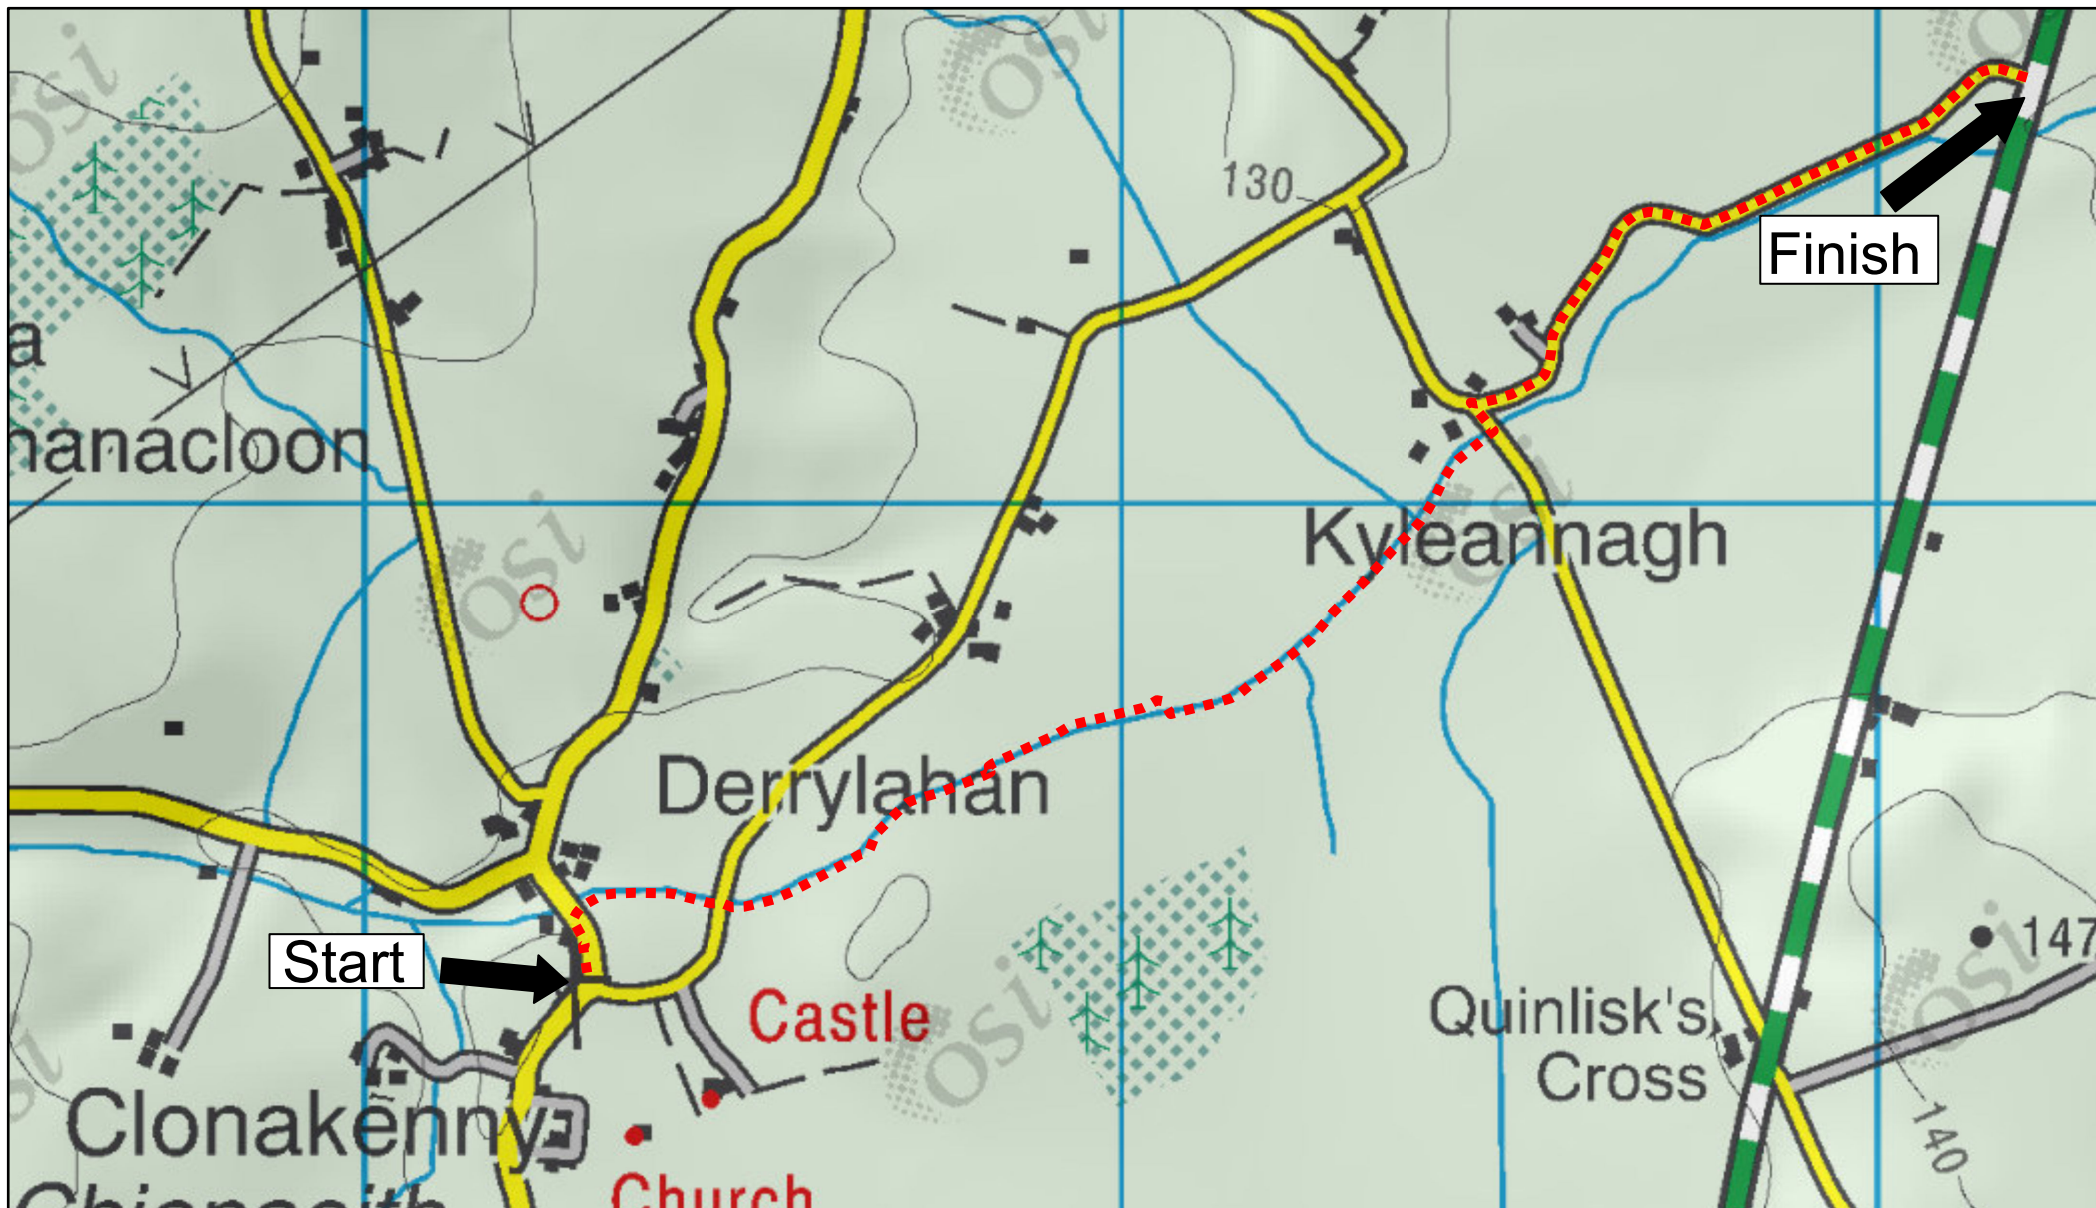

# The Source of the Nore Walking Trail Map

11/15/2023, 10:14:02 AM

Trail