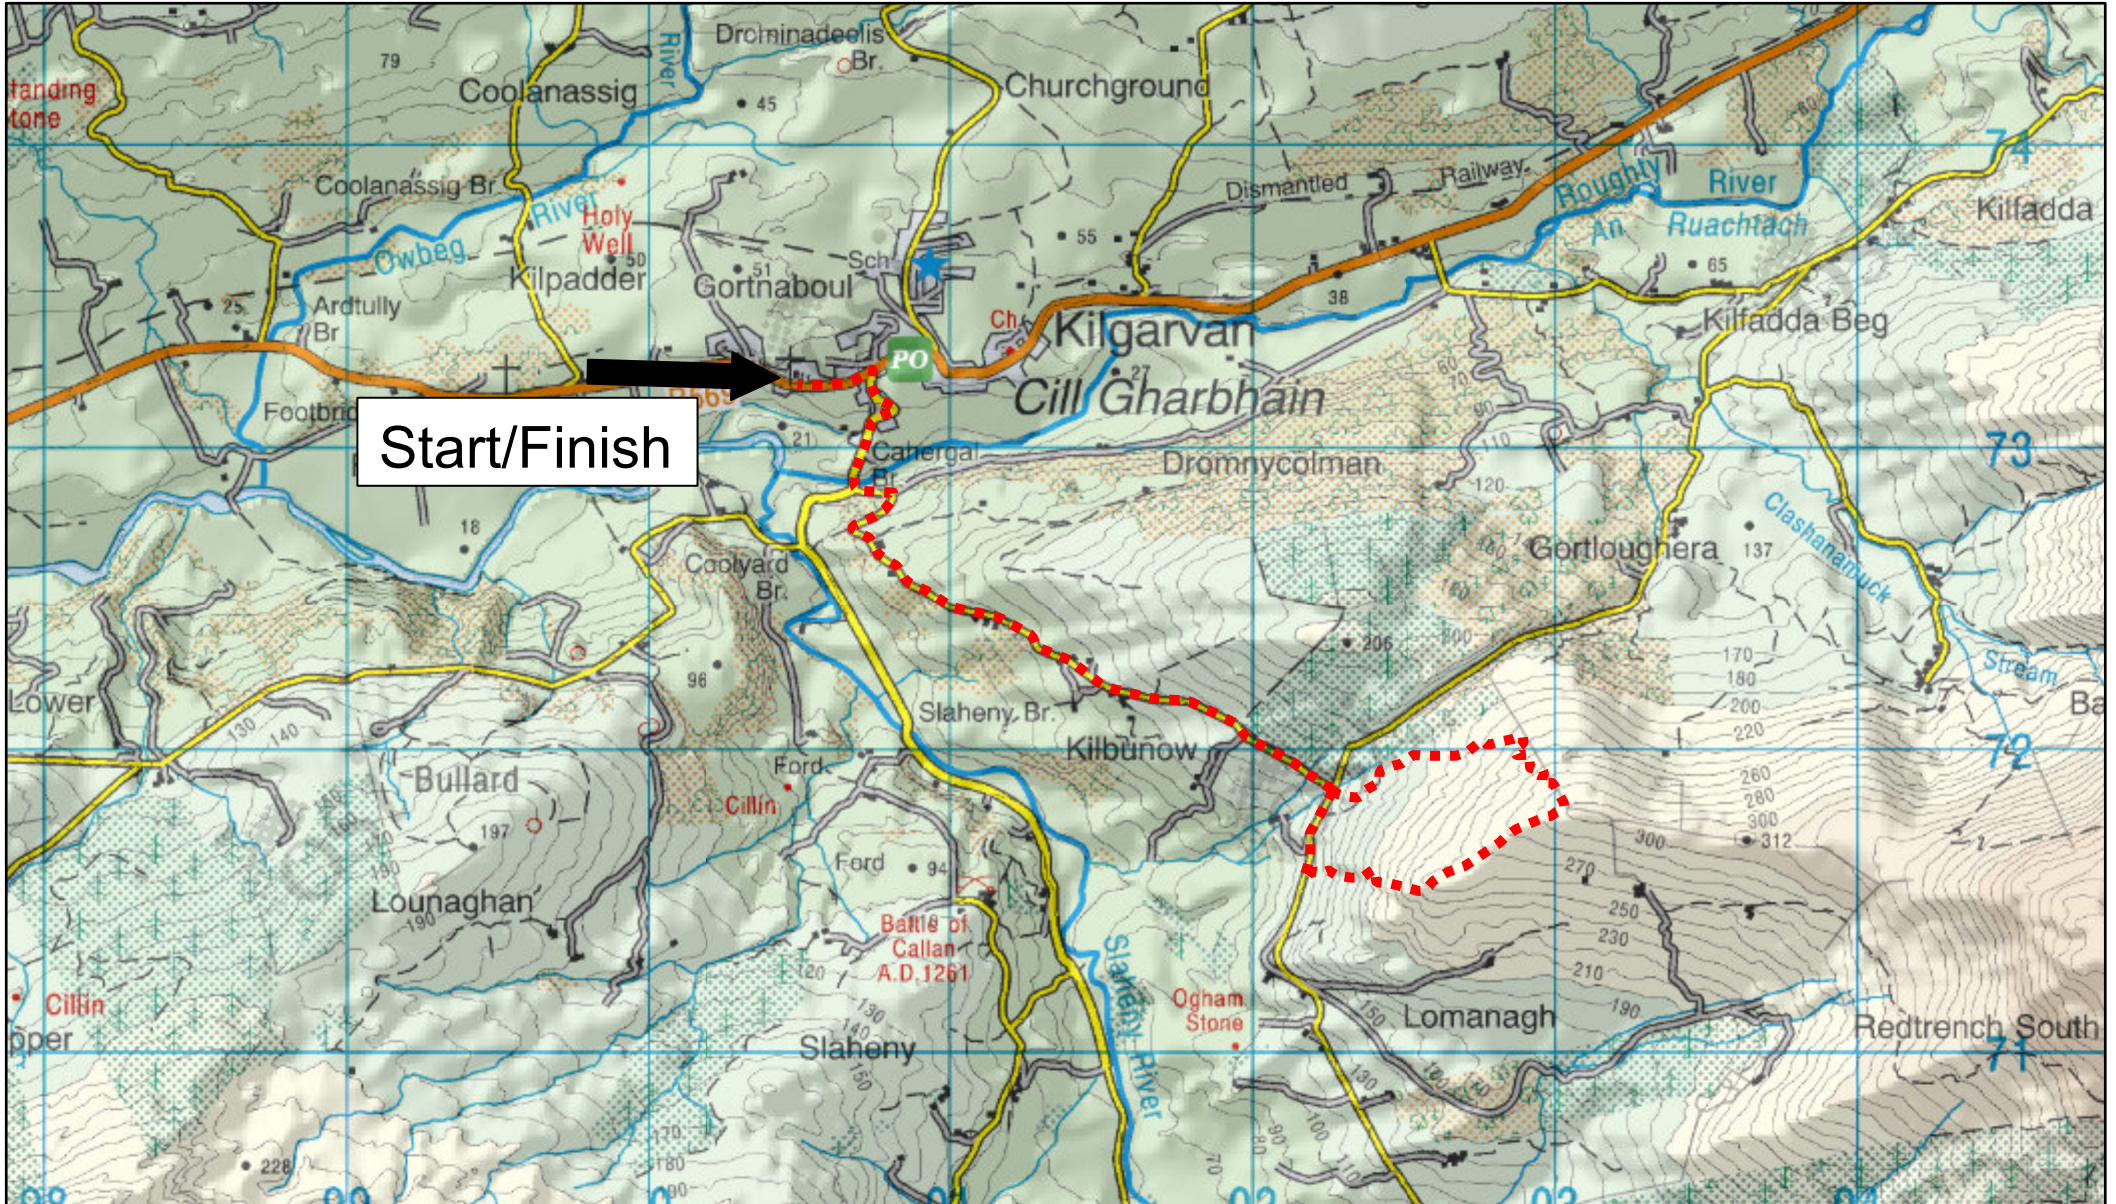

# Kilbanow Mountain Loop Map

11/15/2023, 9:56:01 AM

Trail