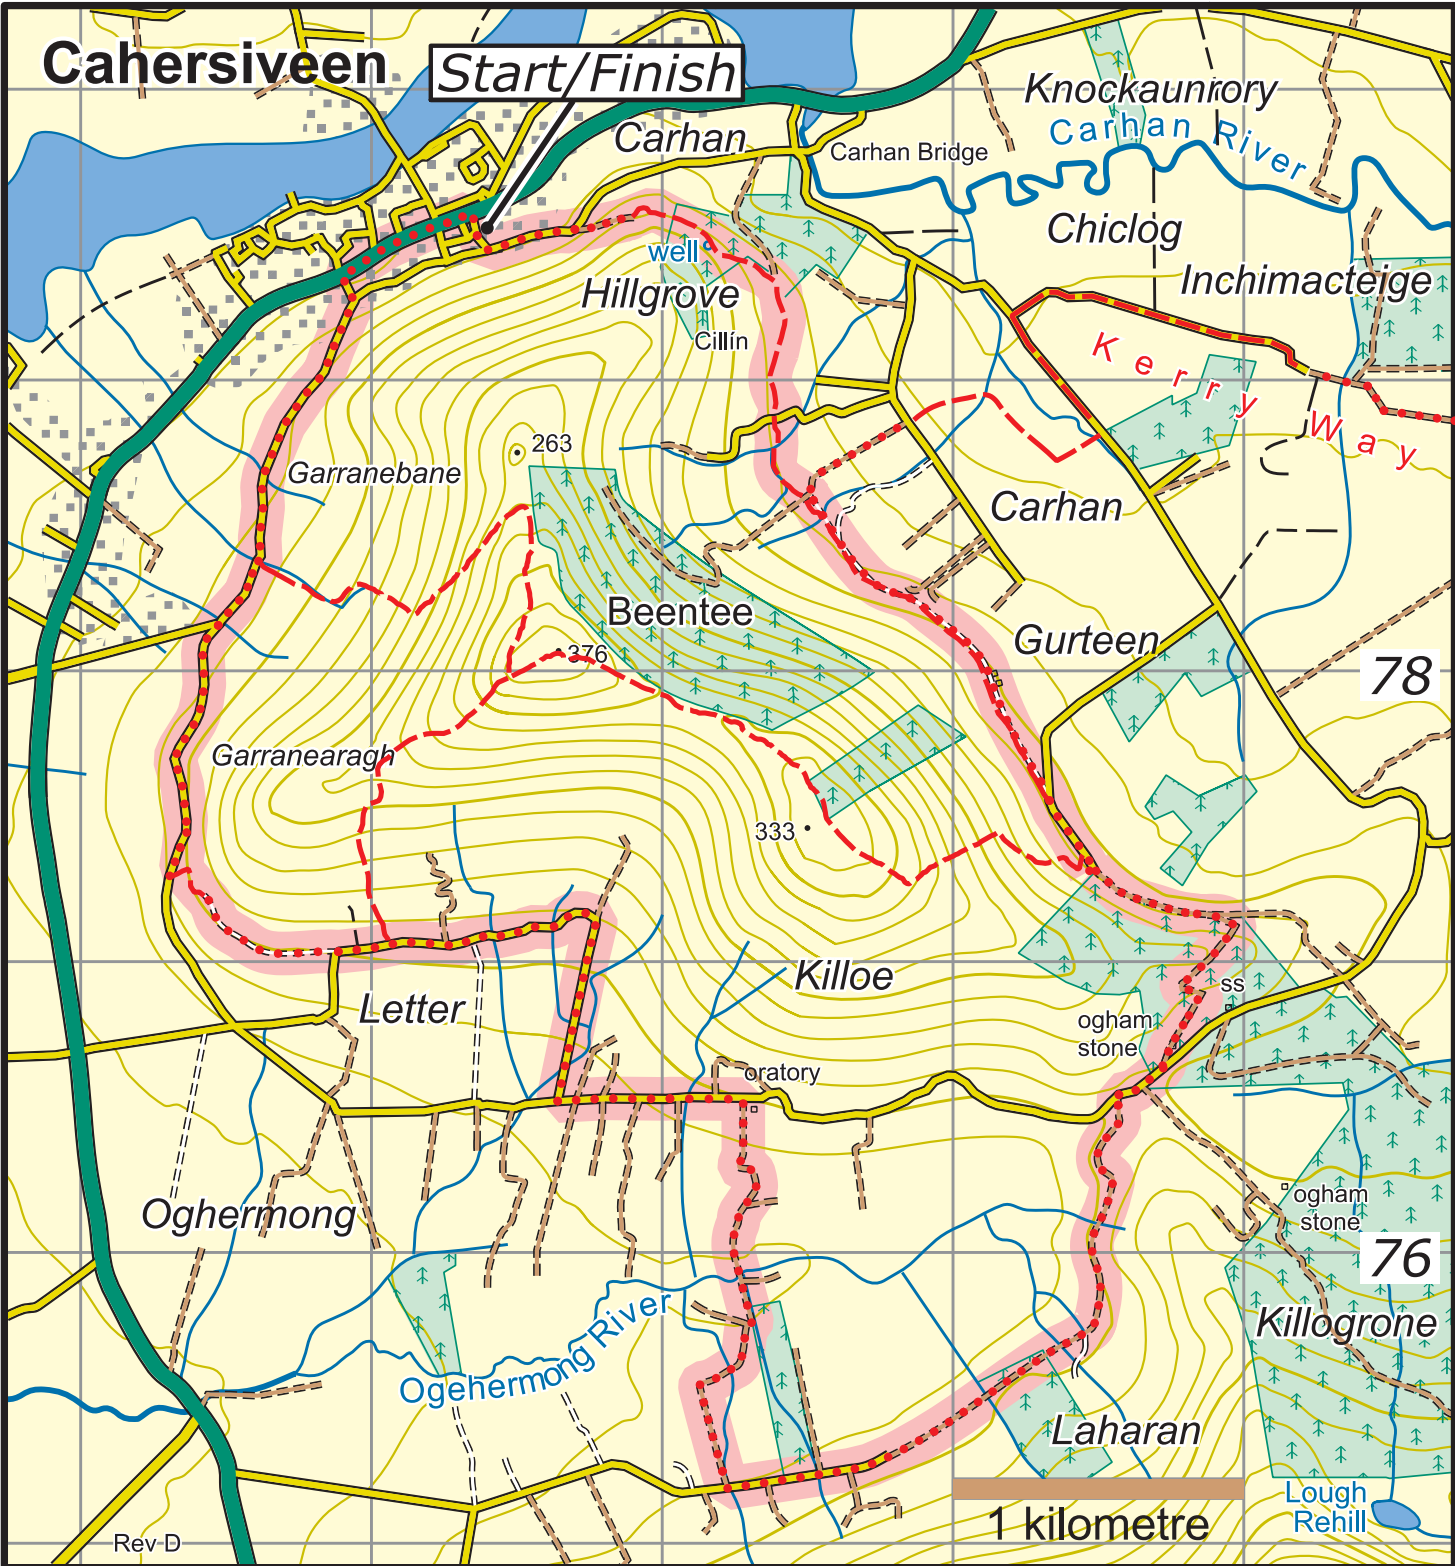

Laharn Bog Loop

Cahersiveen

Start/Finish

Carhan

Carhan Bridge

Knockaunrory

Carhan River

Chiclog

Inchimacteige

Hillgrove

well

Cillin

Kerry

Way

Garranebane

263

Killoe

ogham stone

ss

oratory

Oghermong

Ogehermong River

ogham stone

76

Killogrone

Laharan

1 kilometre

Lough Rehill

Rev-D