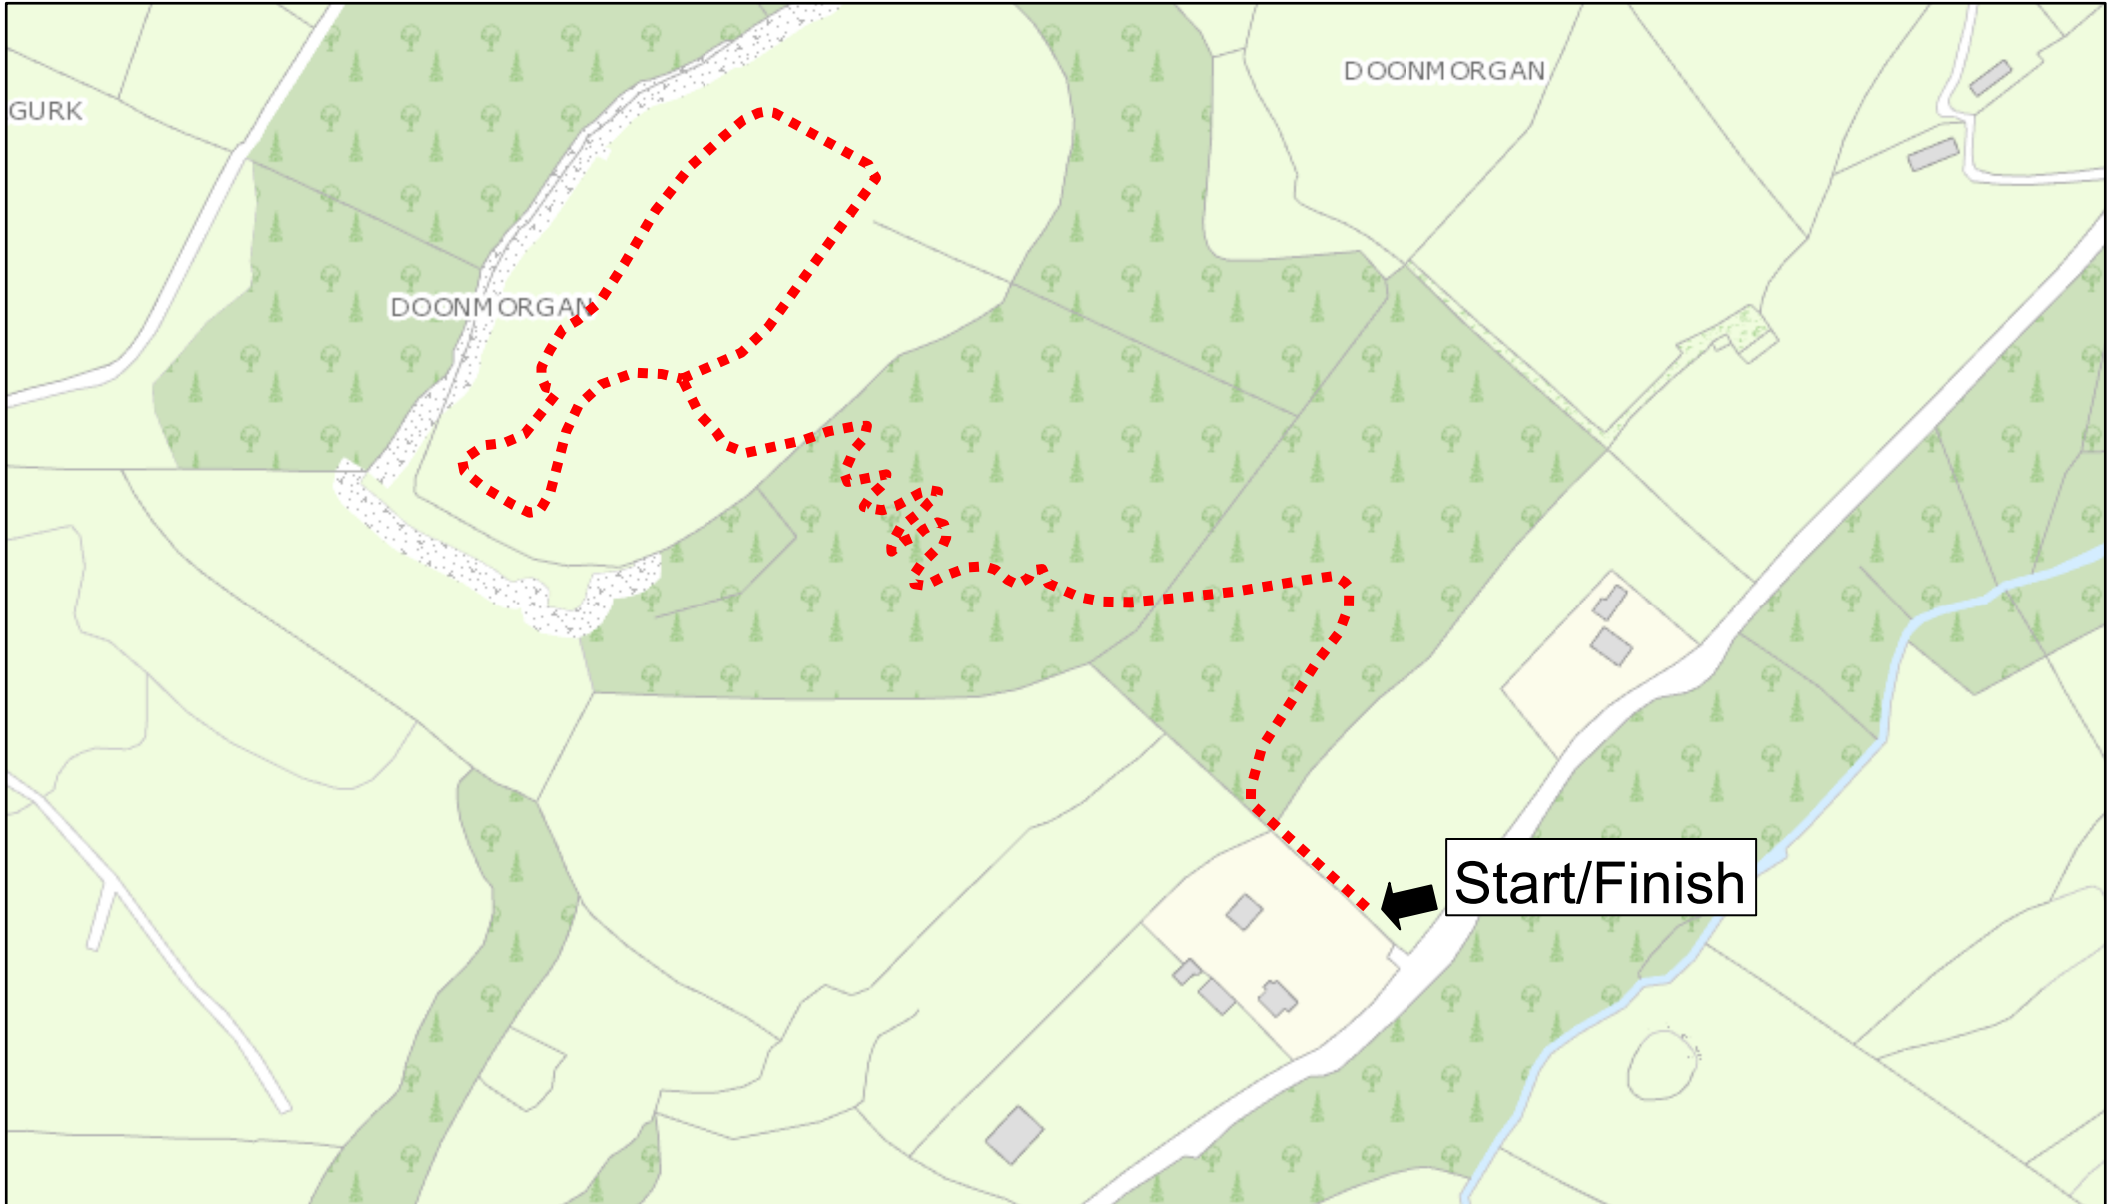

O'Rourke's Table Trail Map

10/11/2023, 8:10:51 PM

Trail