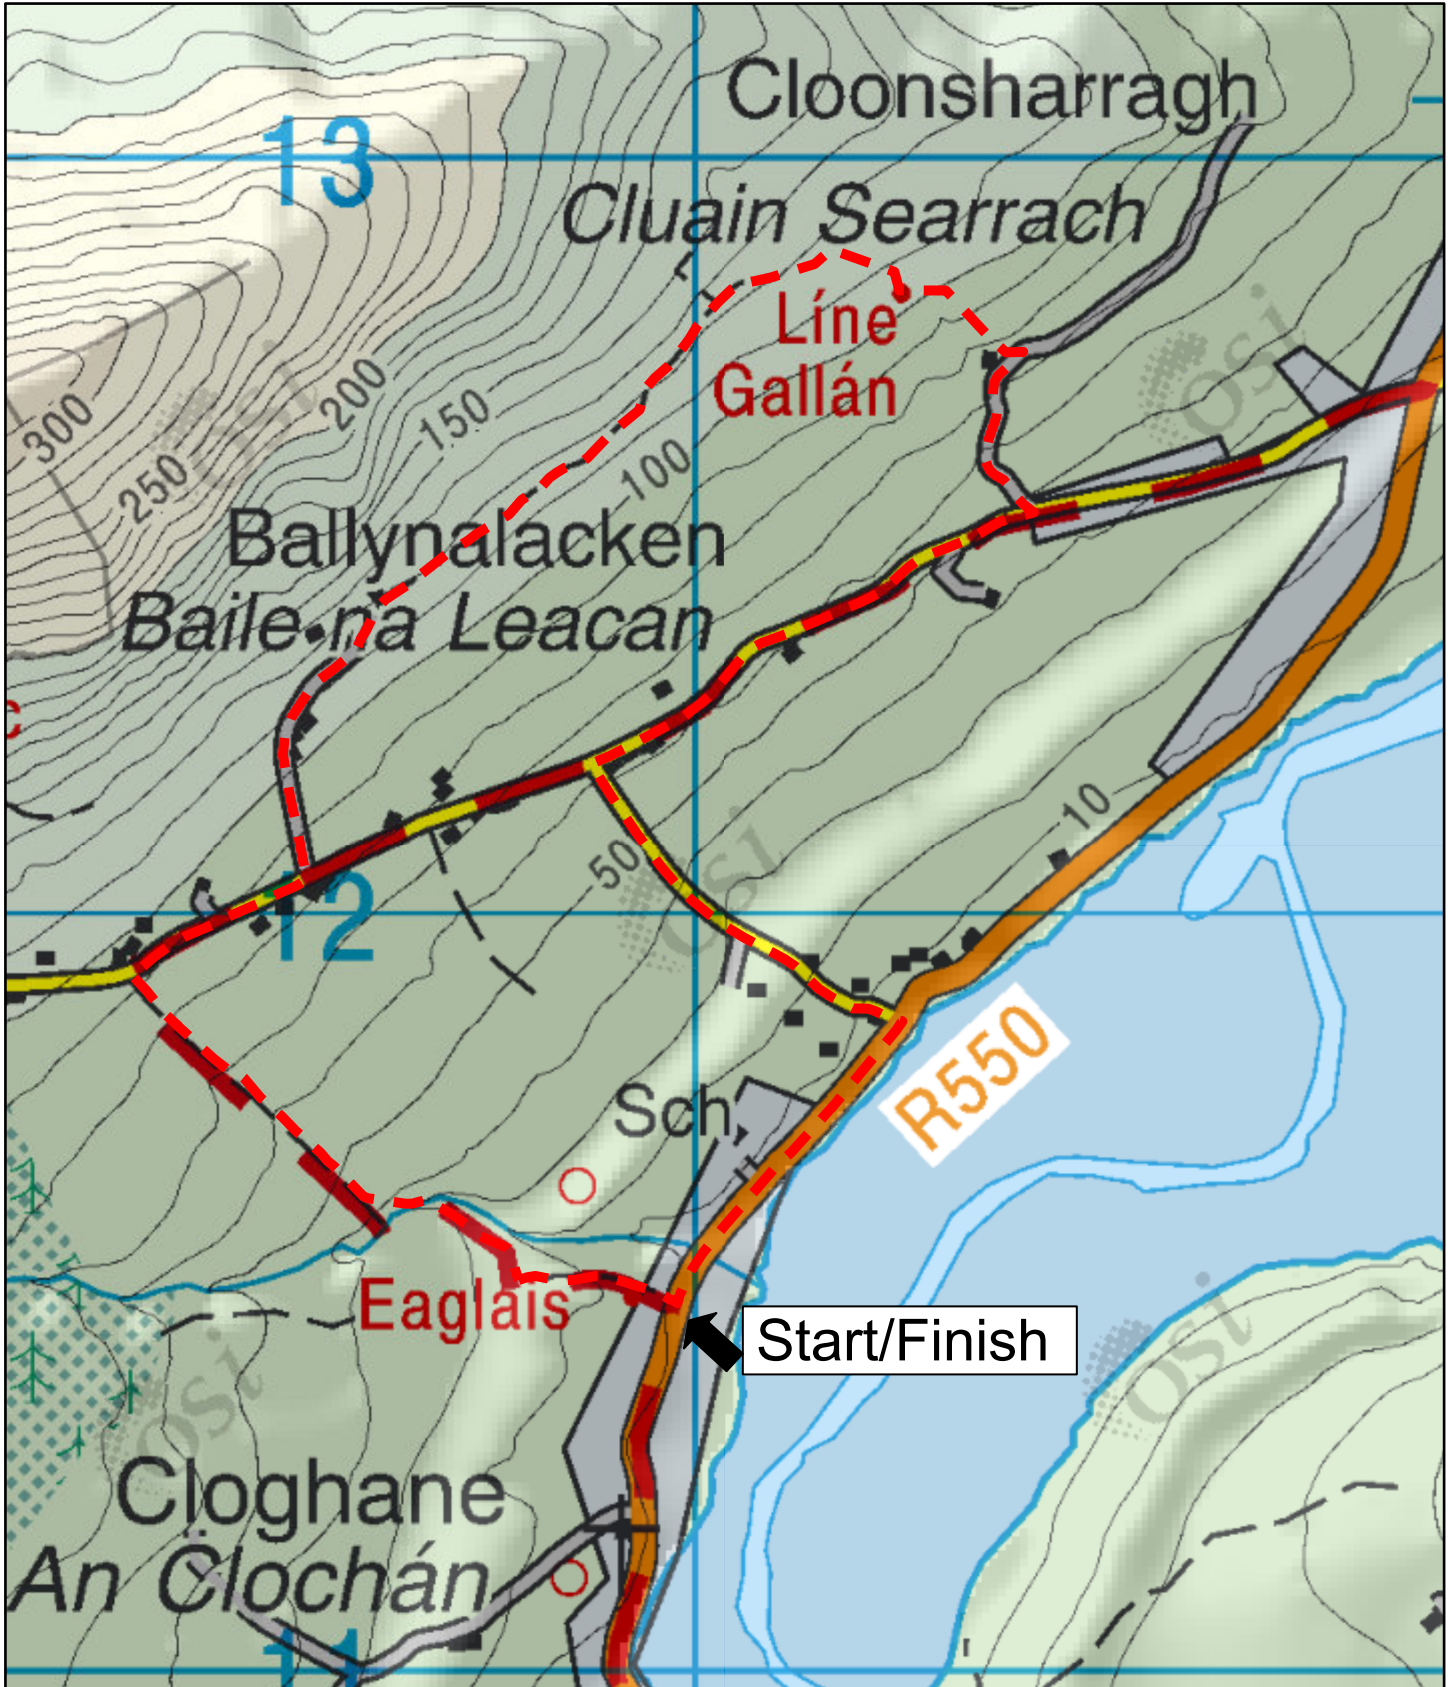

Slí na nGallán Map

9/27/2023, 10:10:40 AM

Trail

© Ordnance Survey Ireland

Sport Ireland Outdoors
© Ordnance Survey Ireland/Government of Ireland - CYAL50264039