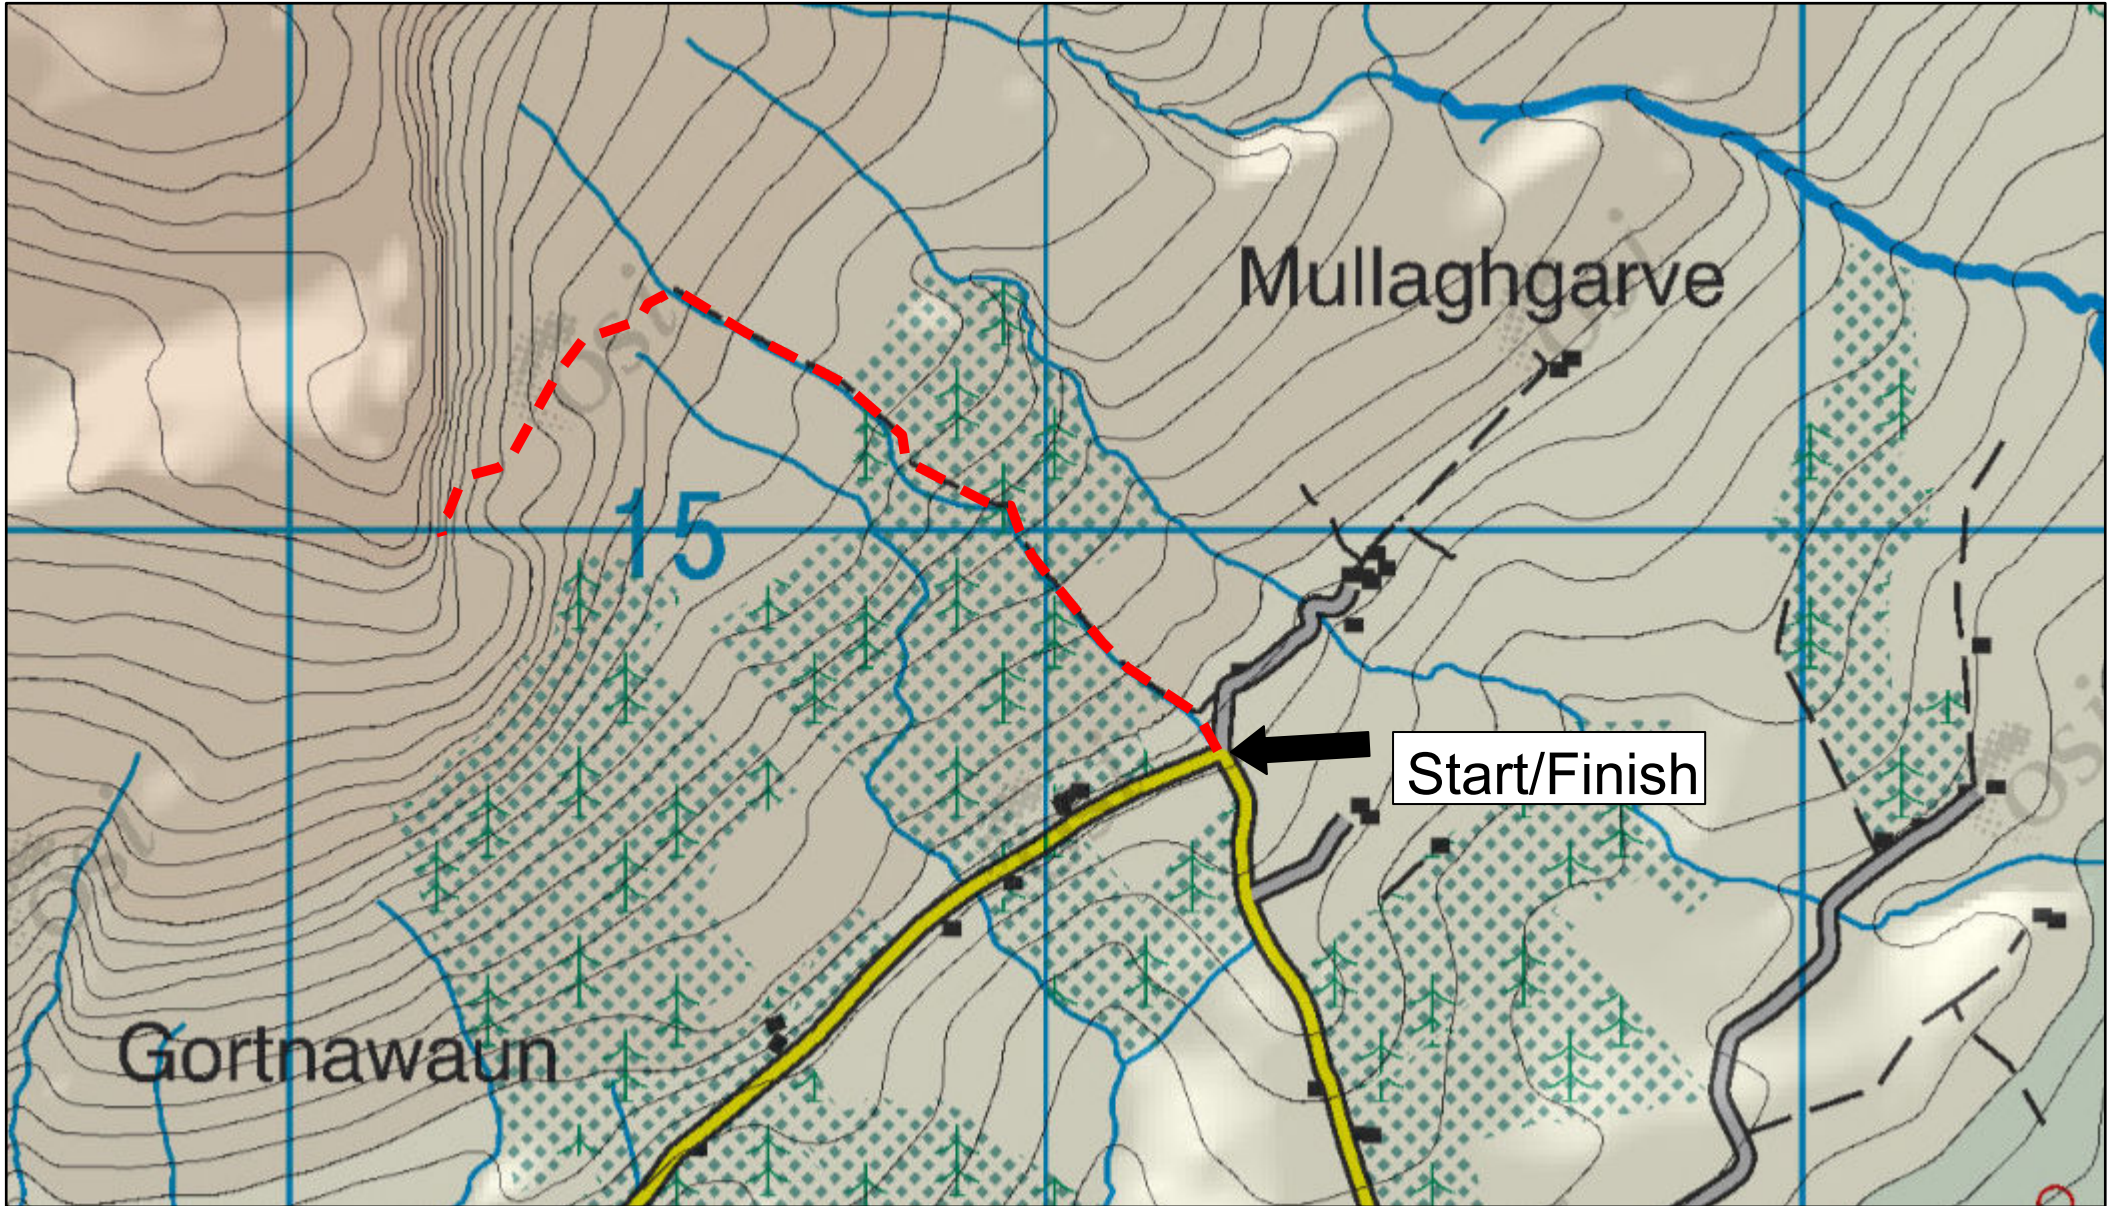

Mullaghgarve Mass Rock Map

5/29/2023, 4:01:23 PM

— Trail