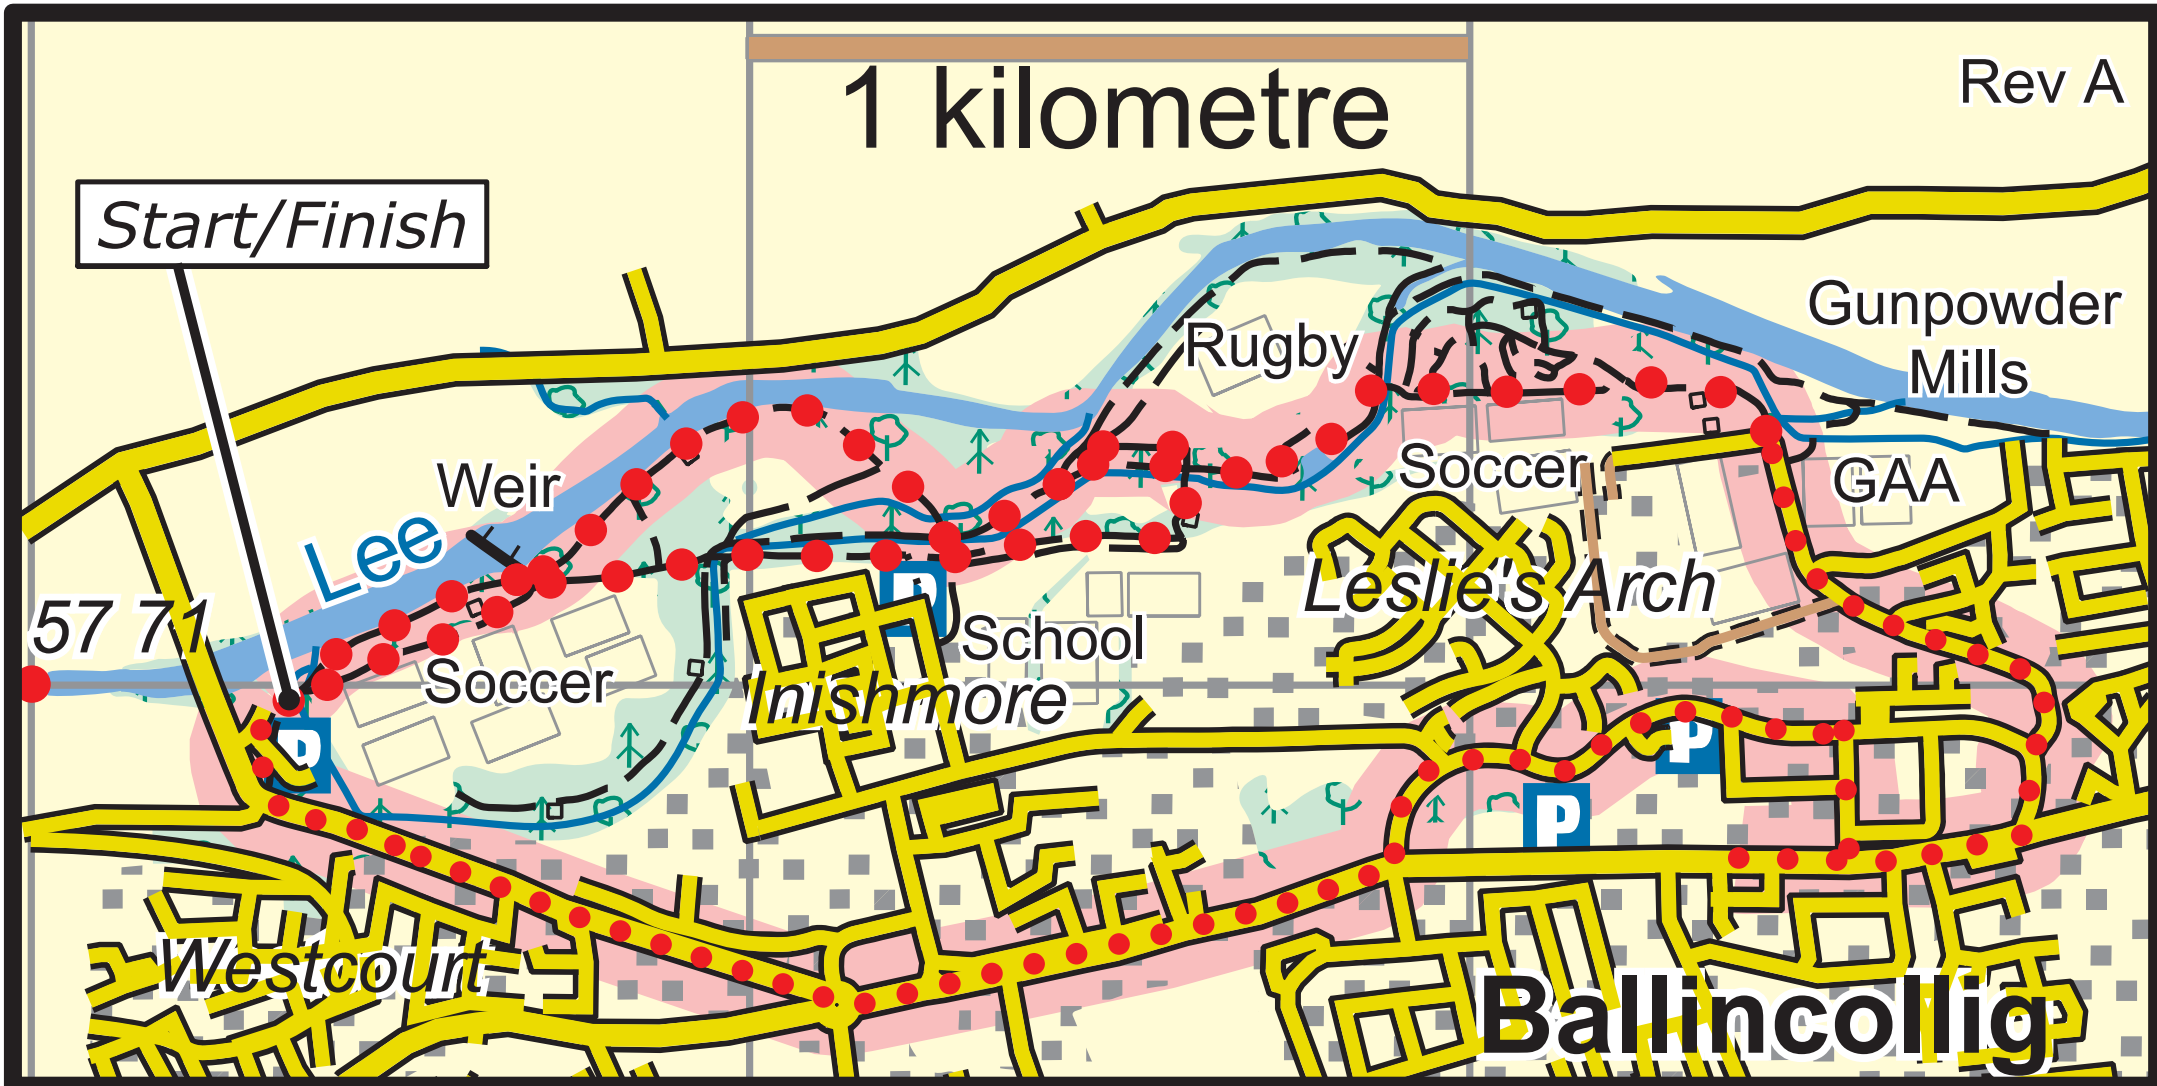

Ballincollig Military Trail

Start/Finish

1 kilometre

Rev A

57 71

Lee

Weir

Soccer

Inishmore

School

Rugby

Soccer

Leslie's Arch

Gunpowder Mills

GAA

Westcourt