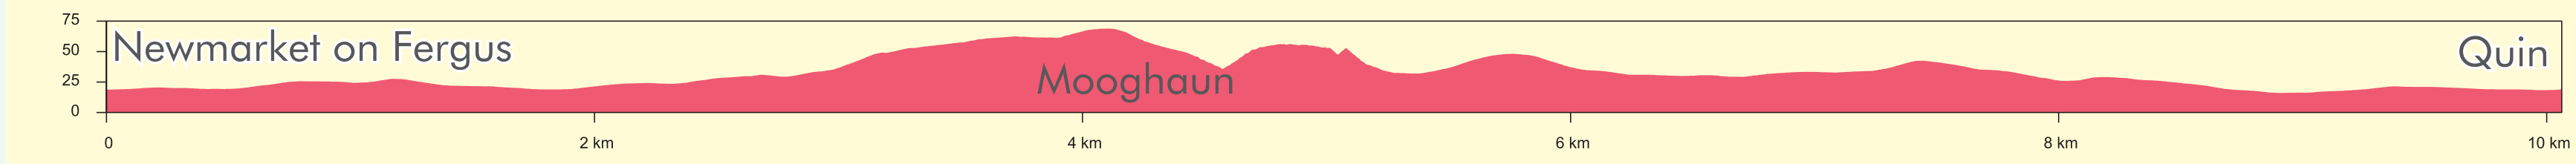

M18 to Shannon & Limerick

Distance : 10.1 kilometre Total ascent : 100 m Start elevation (Newmarket) : 20 m Highest Point : 68 m