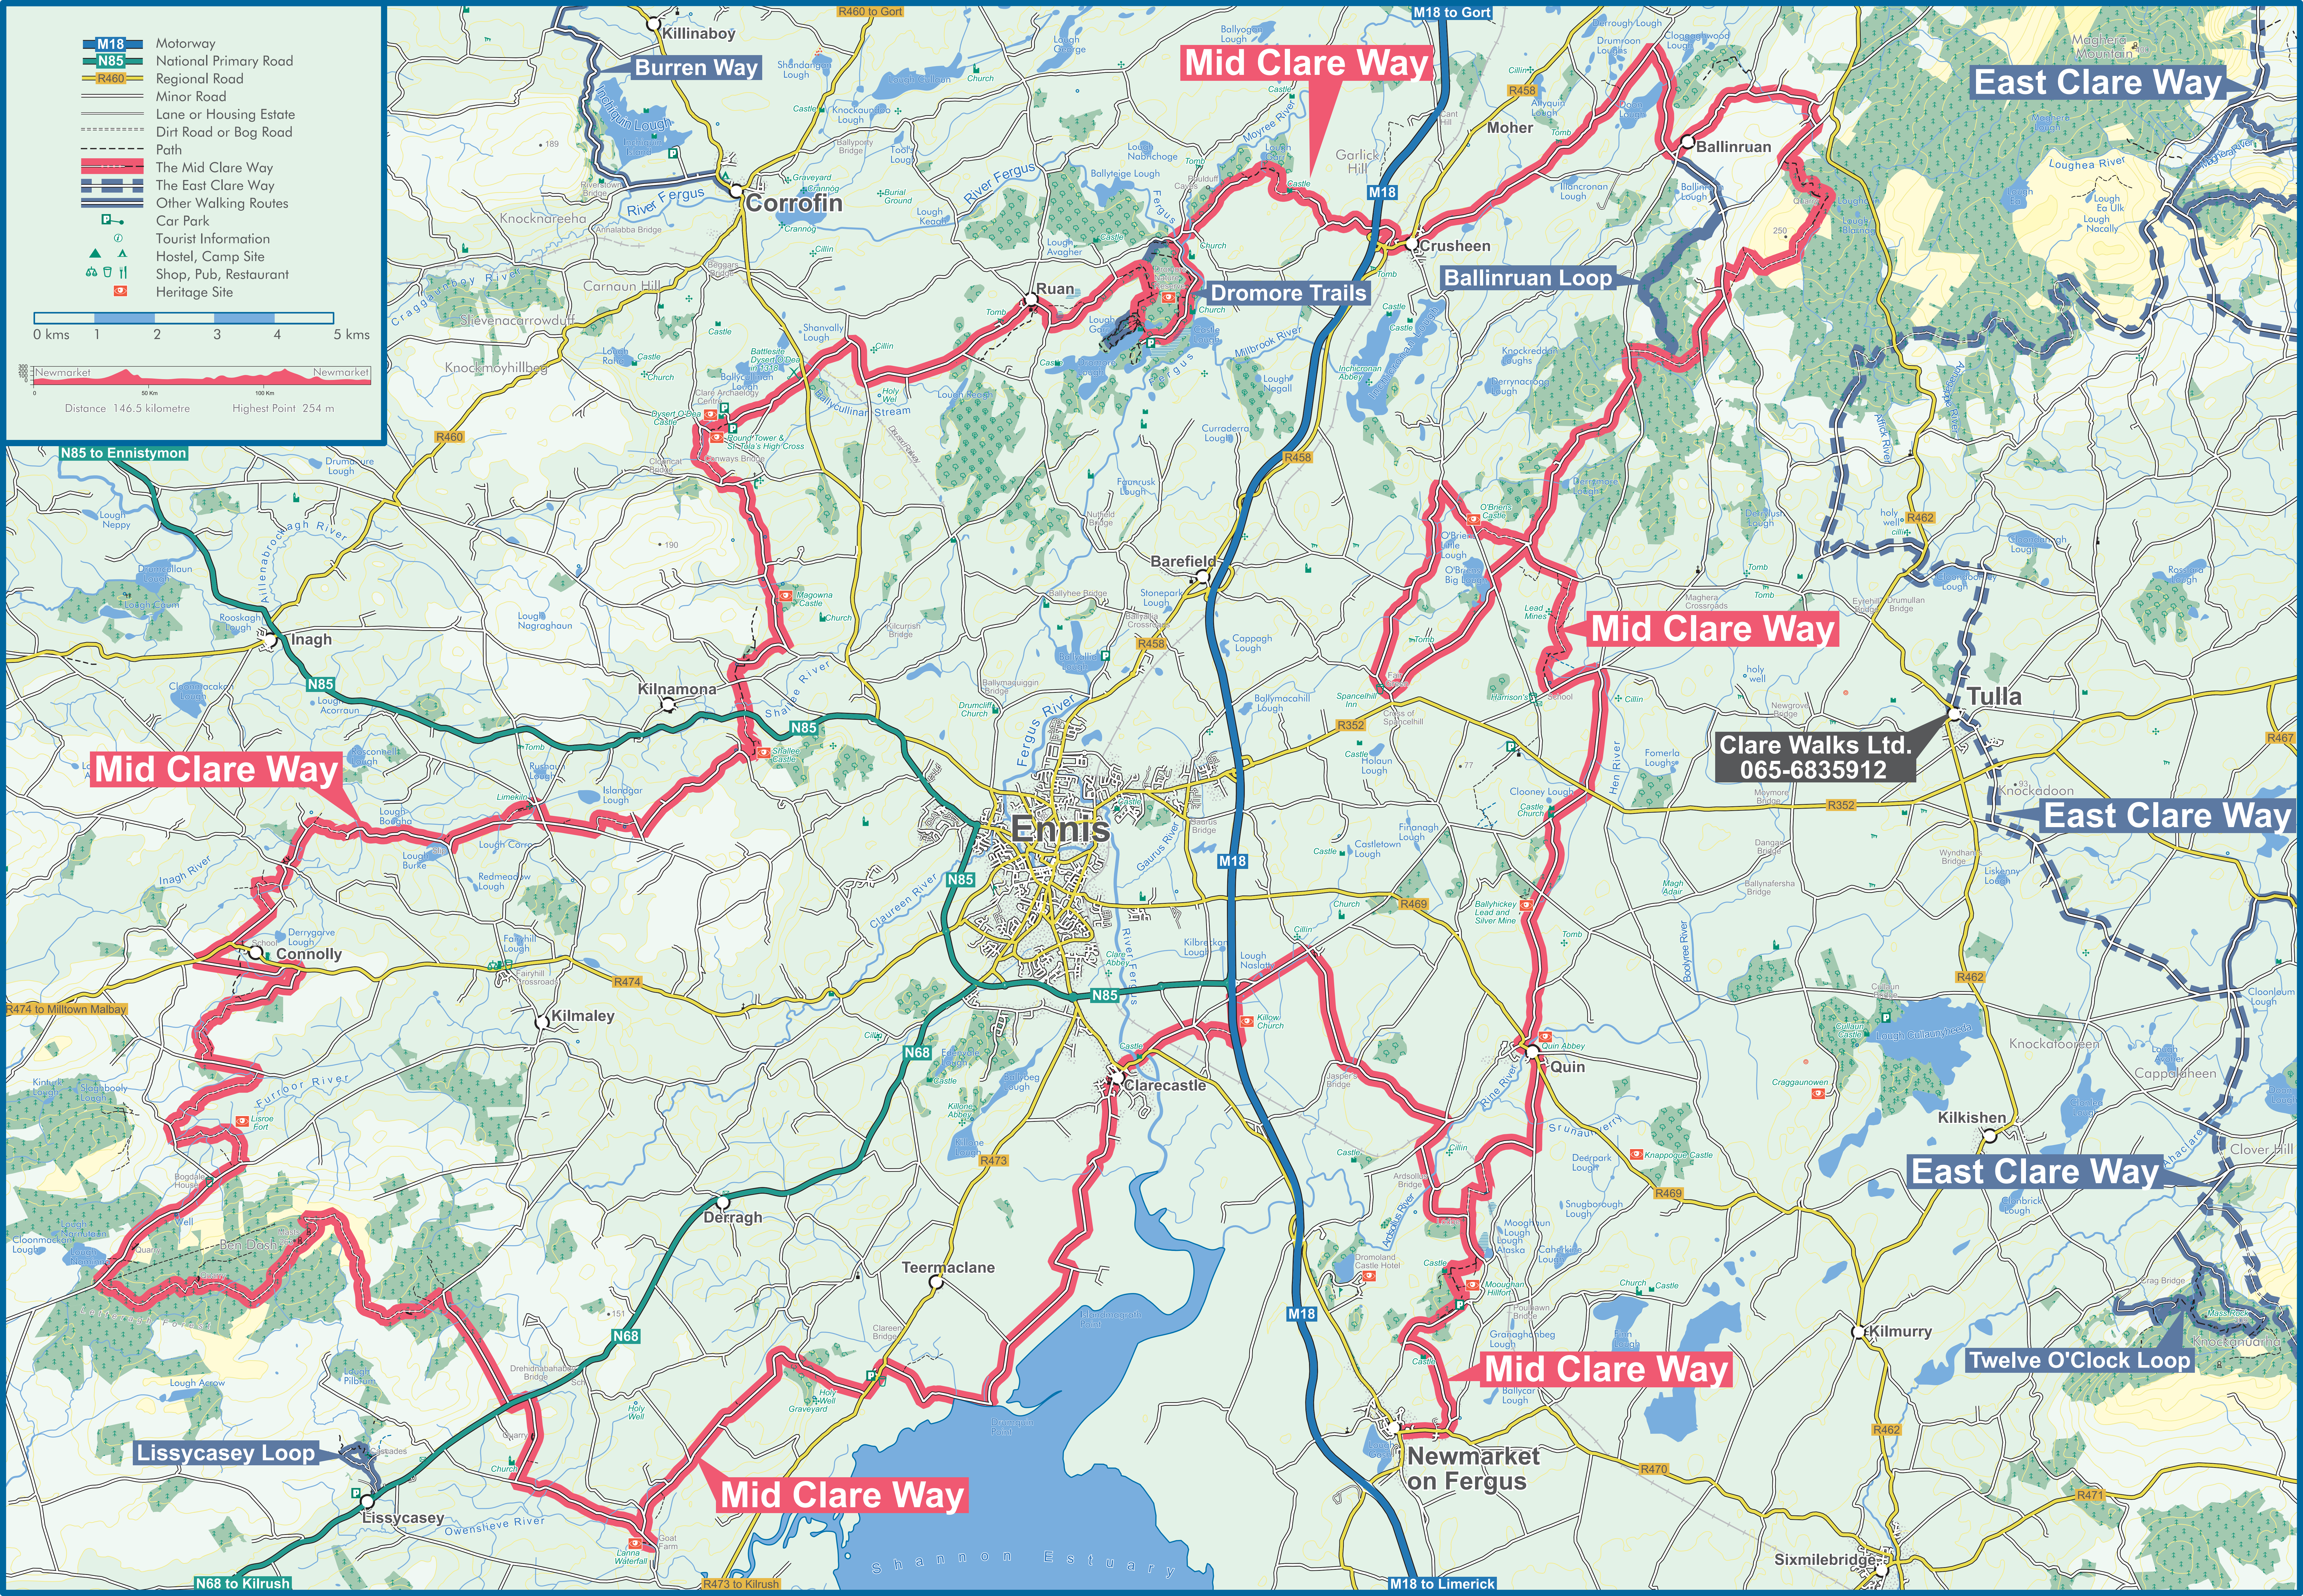

- M18 Motorway
- N85 National Primary Road
- R460 Regional Road
- Minor Road
- Lane or Housing Estate
- Dirt Road or Bog Road
- Path
- The Mid Clare Way
- The East Clare Way
- Other Walking Routes
- P Car Park
- i Tourist Information
- A Hostel, Camp Site
- S Shop, Pub, Restaurant
- H Heritage Site

Mid Clare Way

East Clare Way

Burren Way

Corrofin

Ruan

Dromore Trails

Ballinruan Loop

Ballinruan

Mid Clare Way

Mid Clare Way

East Clare Way

**Clare Walks Ltd.
065-6835912**

Ennis

East Clare Way

Mid Clare Way

Twelve O'Clock Loop

Lissycasey Loop

Mid Clare Way

Newmarket on Fergus

N68 to Kilrush

R473 to Kilrush

M18 to Limerick

Sixmilecross