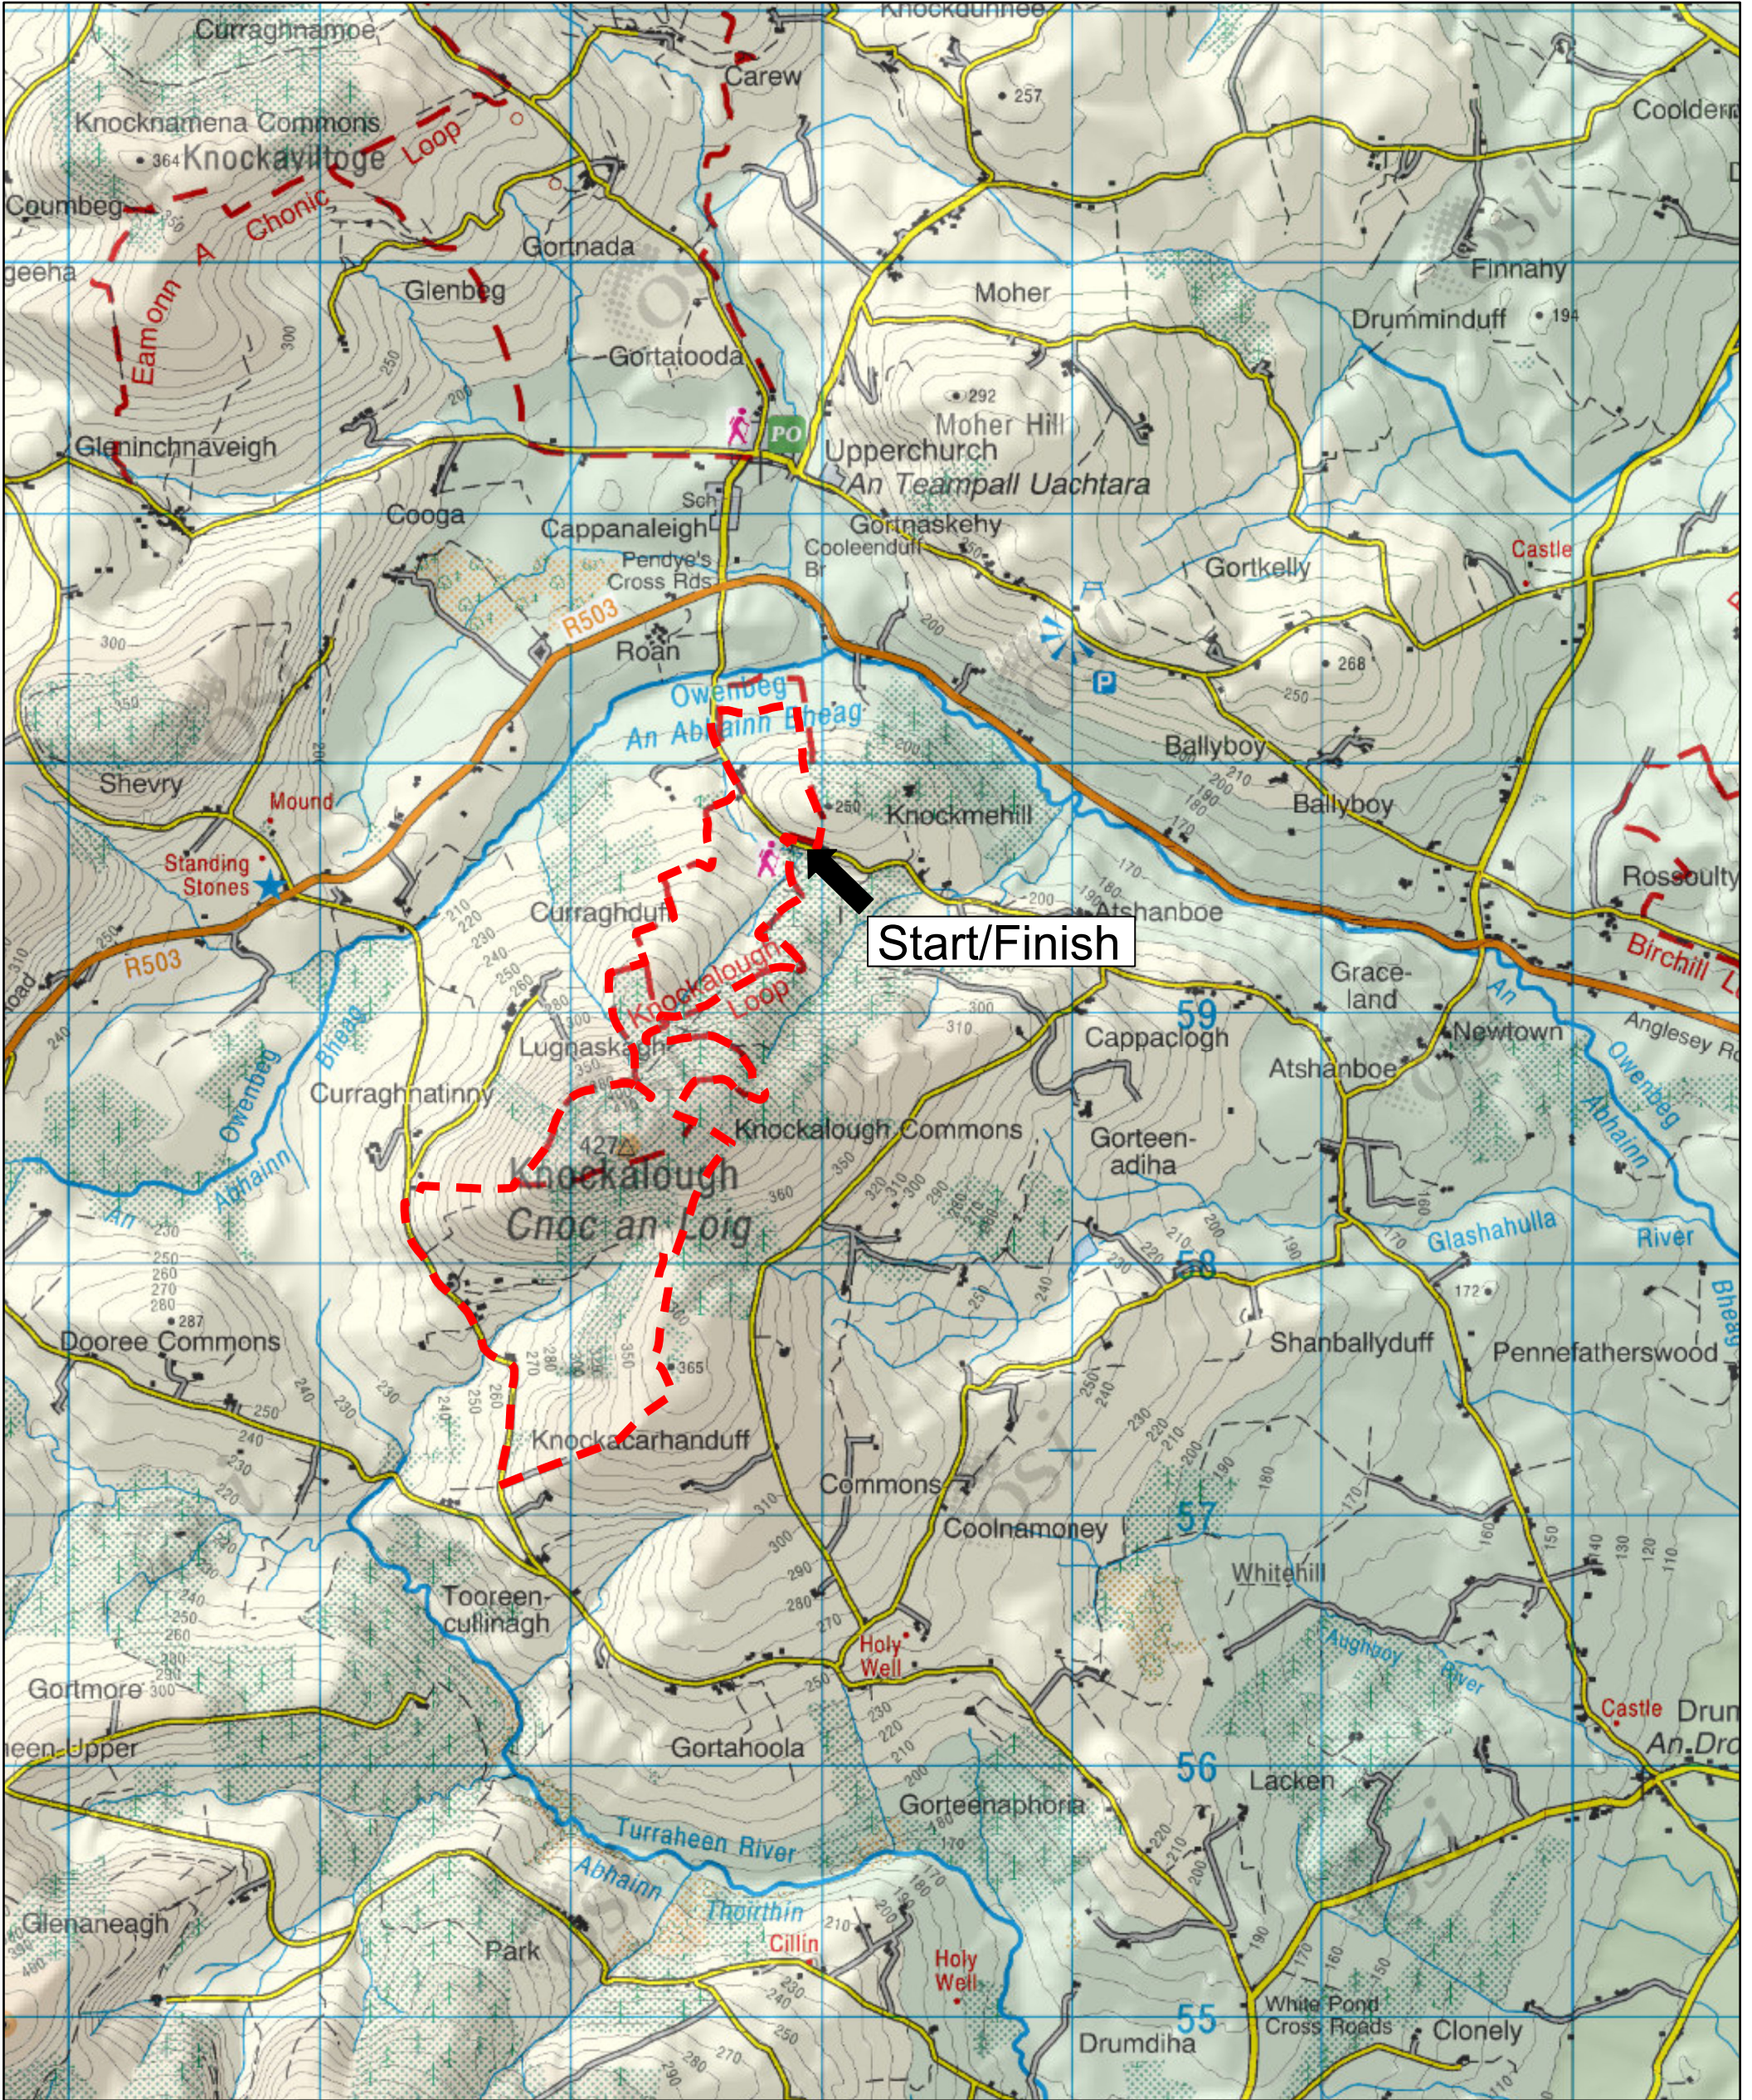

Knockalough - Mór Loop/Lúibe Mór Cnoc an Loig Map

1/12/2023, 3:38:32 PM

Trail

1:25,000

© Ordnance Survey Ireland