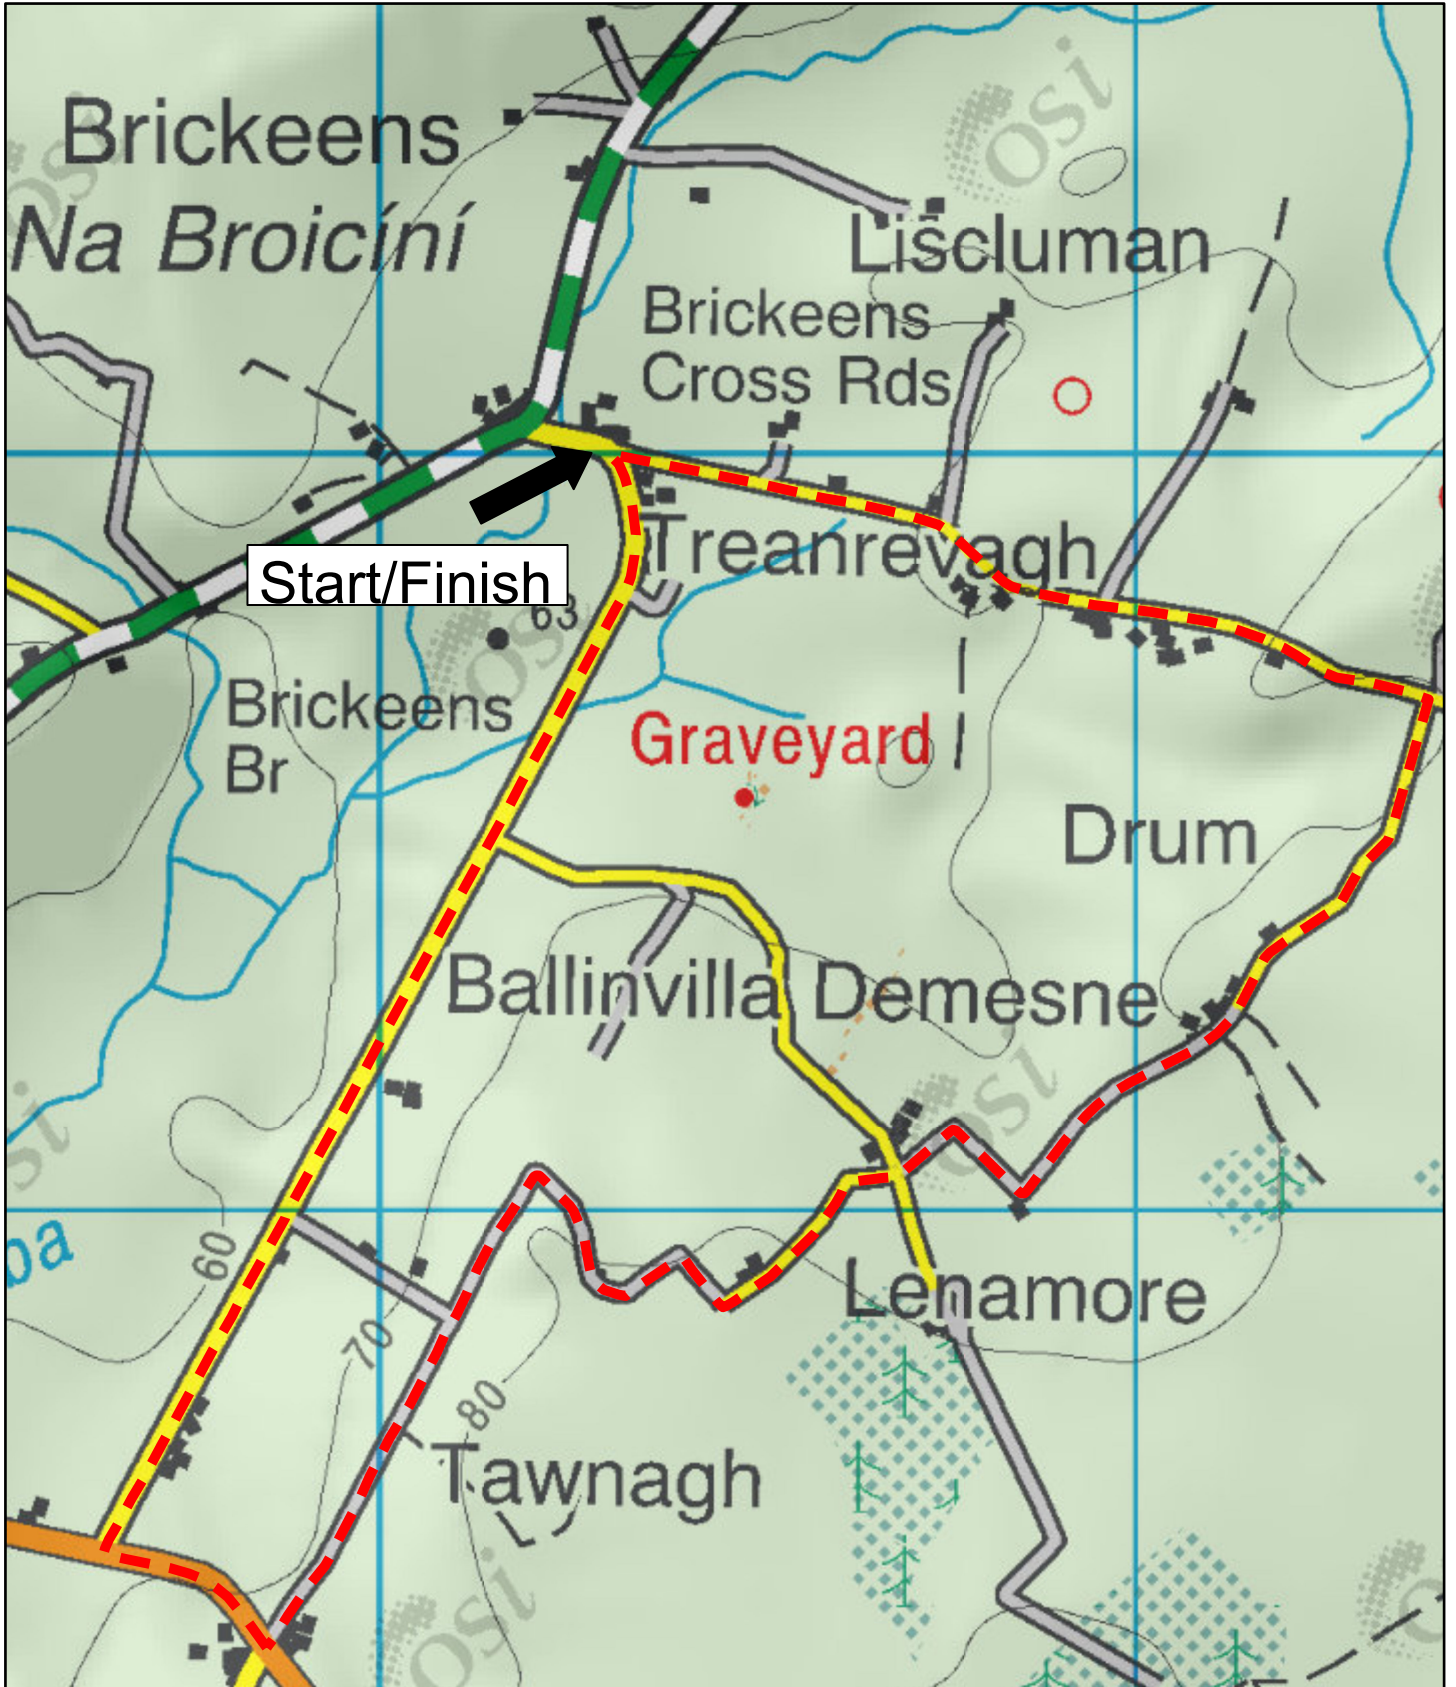

# Tom's Lane Trail Map

11/27/2022, 11:17:02 PM

Trail

© Ordnance Survey Ireland