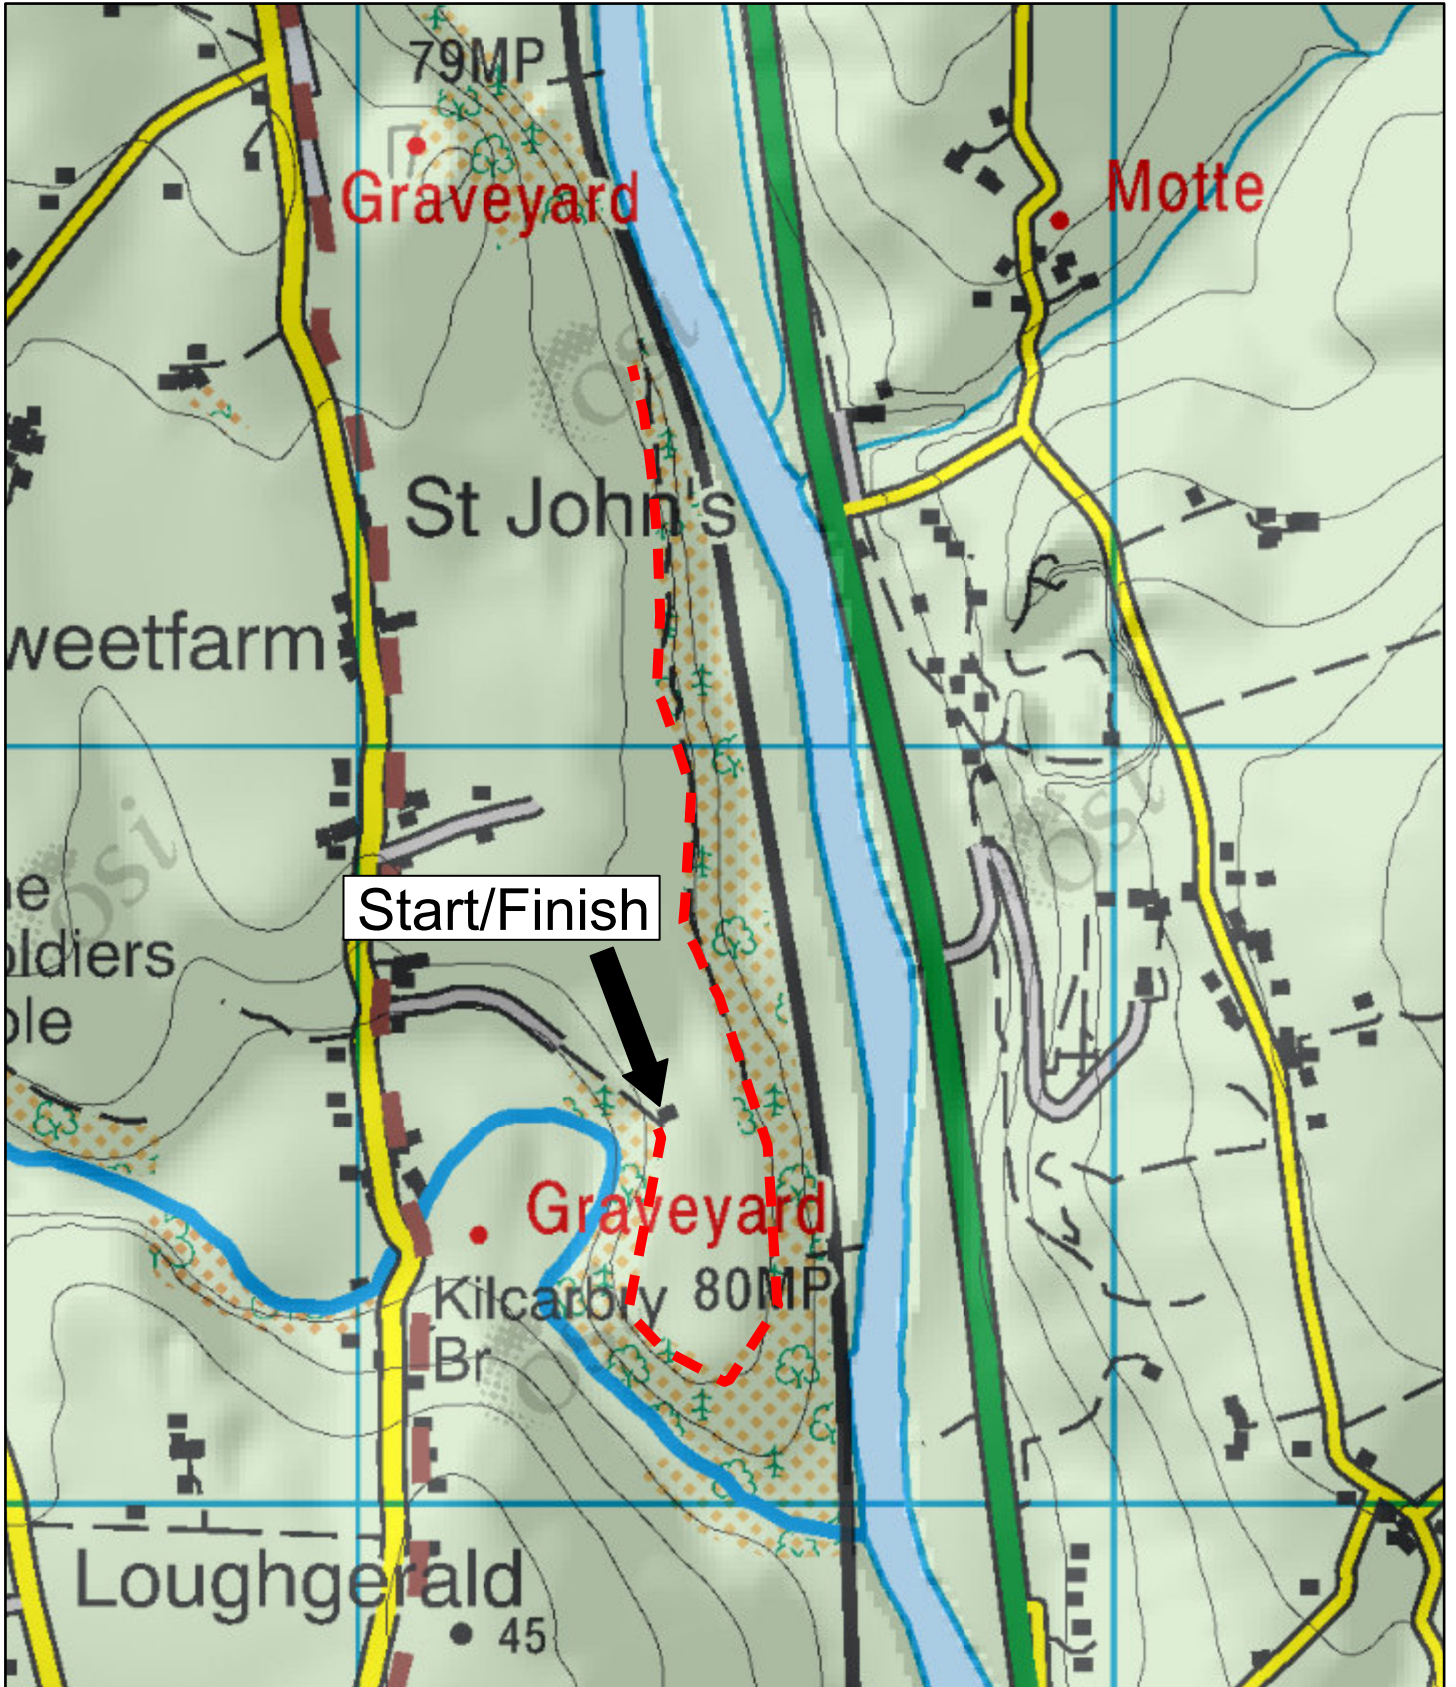

Ringwood Trail Map

11/28/2022, 11:17:16 AM

Trail

© Ordnance Survey Ireland