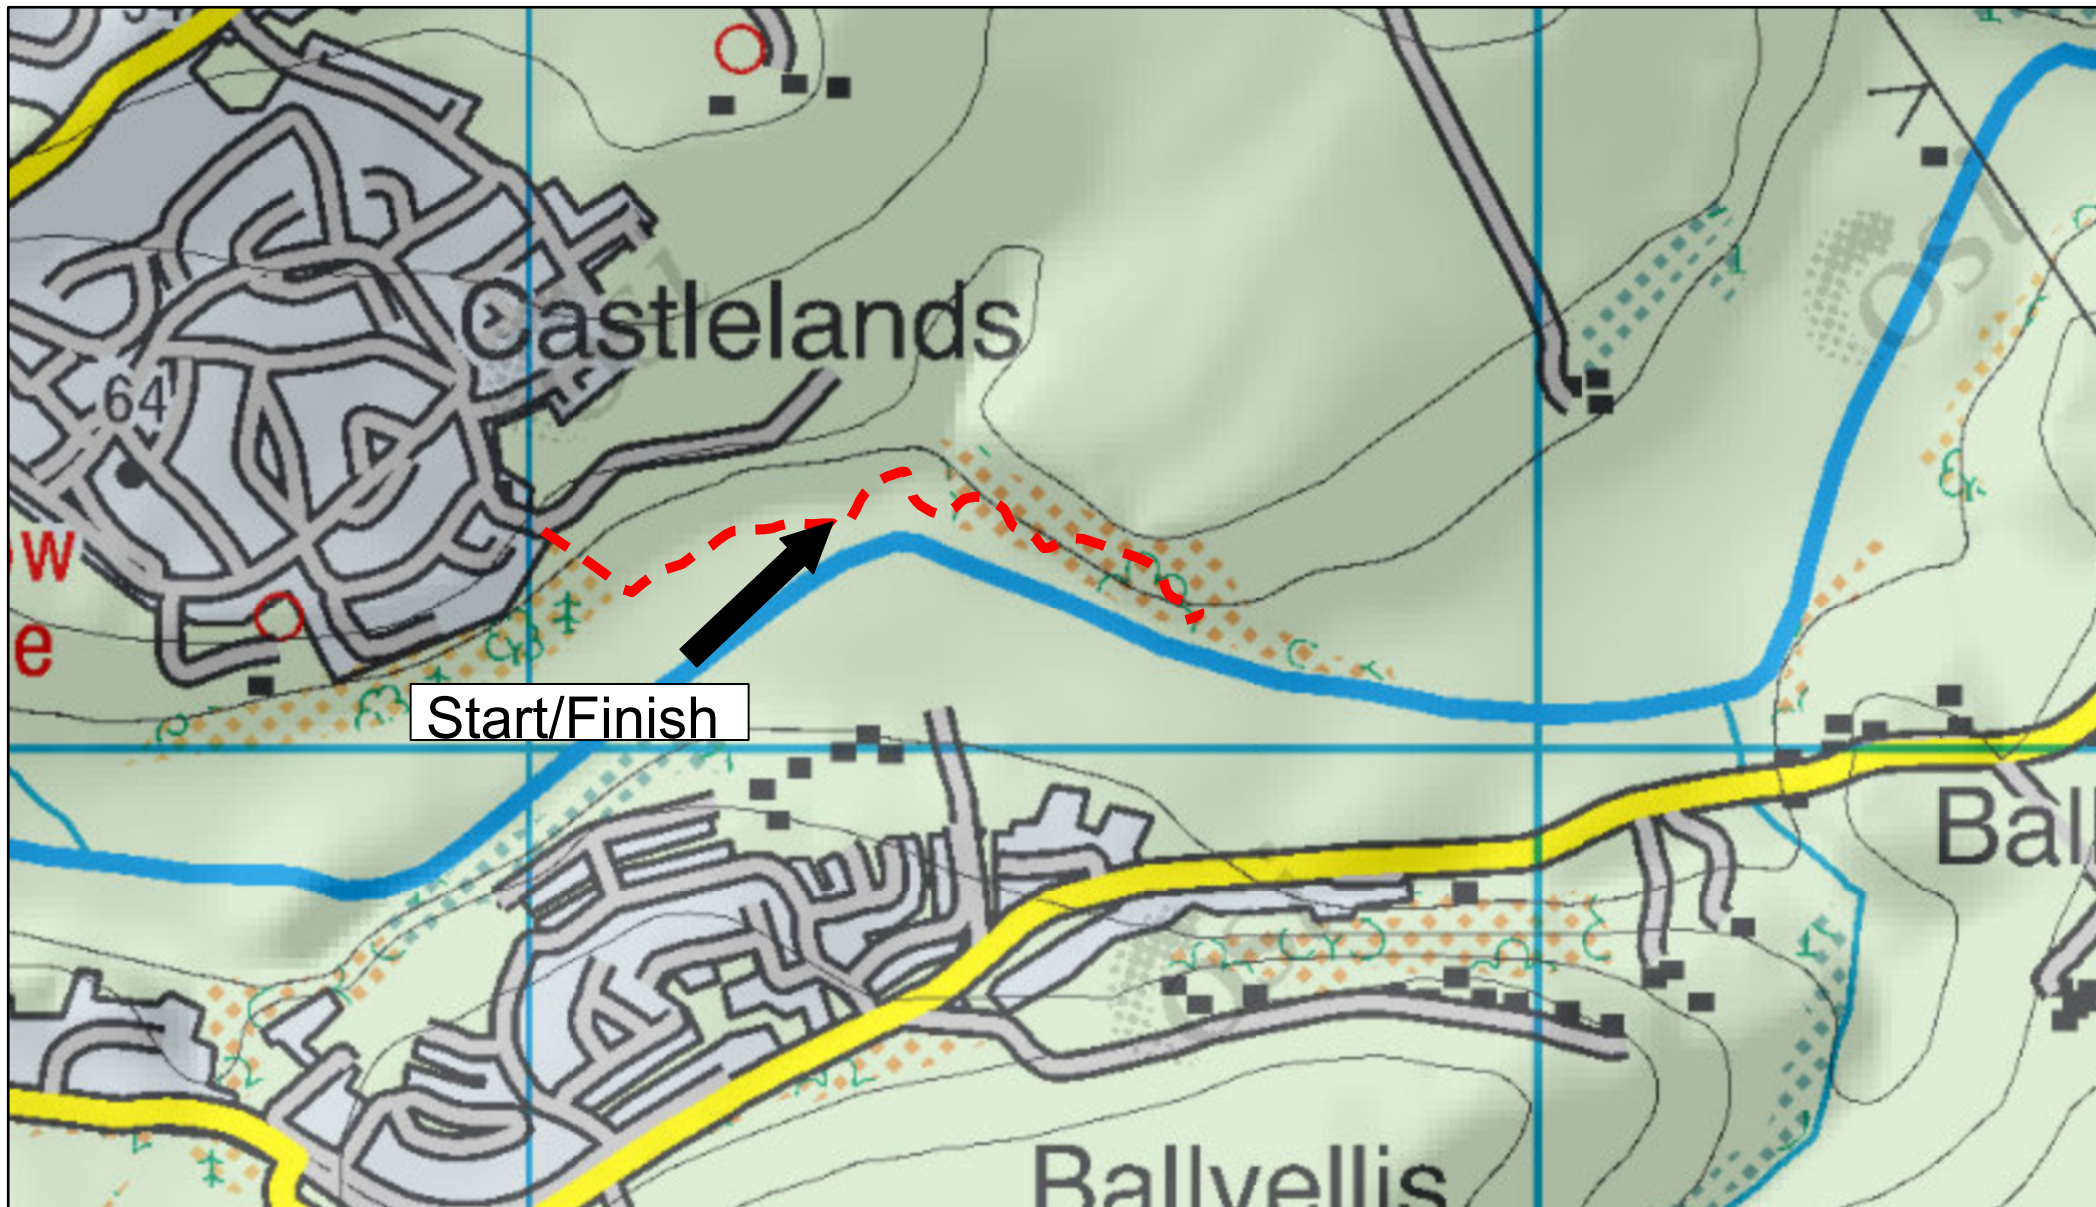

Lovers Leap Map

11/28/2022, 11:10:58 AM

— Trail