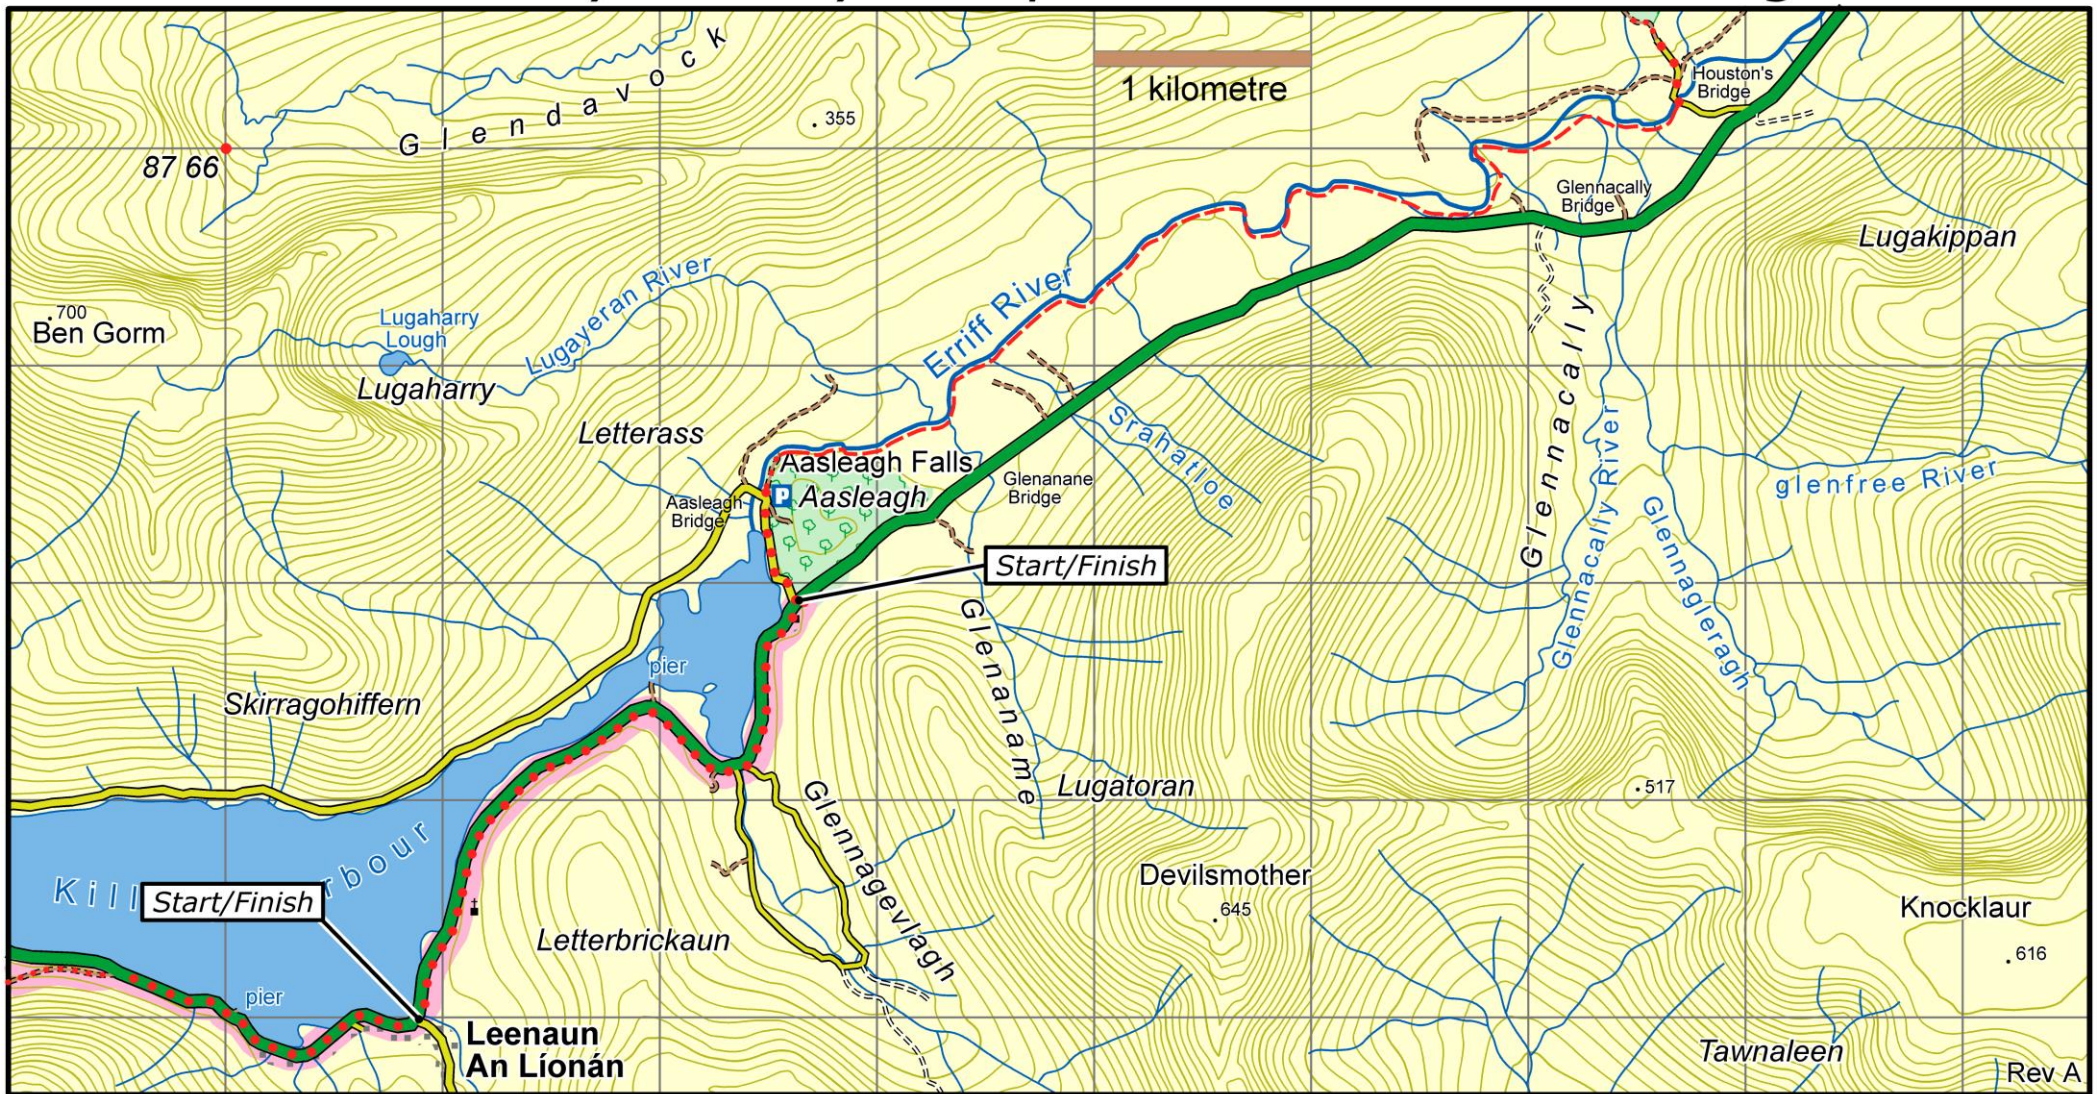

# Western Way Galway : Map 7 - Leenaun to Aasleagh

This map is made available from Sport Ireland Outdoors, produced by EastWest mapping. The map is intended for personal use only and should not be modified, republished or transmitted in any form without the permission of Sport Ireland Outdoors. The representation of a track or path on this map does not indicate a right of way. The map includes Ordnance Survey Ireland data made available for display under Permit No. 8658. (c) Ordnance Survey Ireland / Government of Ireland.