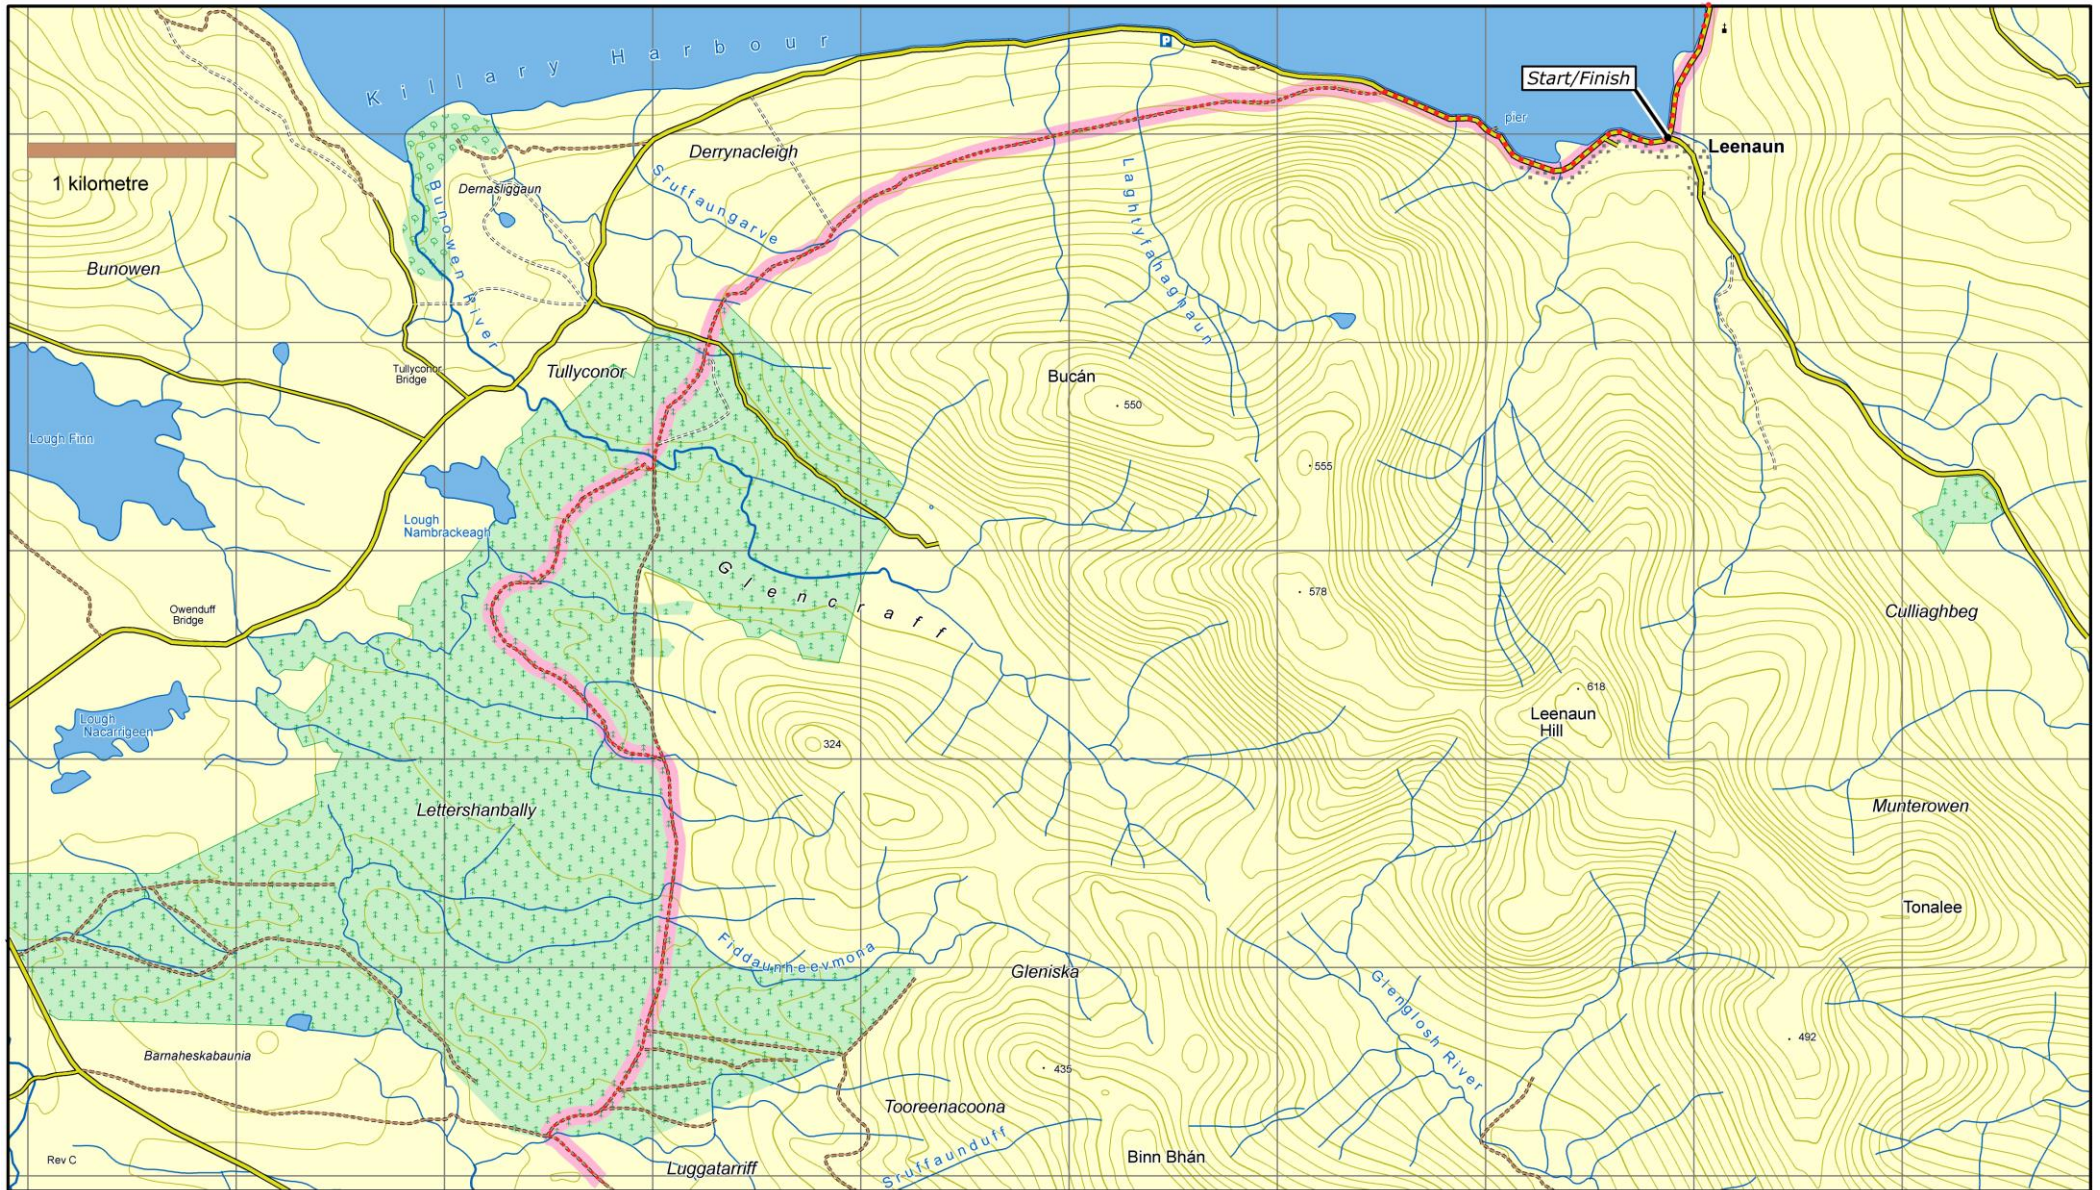

Western Way - Galway : Map 6 Luggatarriff to Leenaun

This map is made available from Sport Ireland Outdoors, produced by EastWest mapping. The map is intended for personal use only and should not be modified, republished or transmitted in any form without the permission of Sport Ireland Outdoors. The representation of a track or path on this map does not indicate a right of way. The map includes Ordnance Survey Ireland data made available for display under Permit No. 8658. (c) Ordnance Survey Ireland / Government of Ireland.