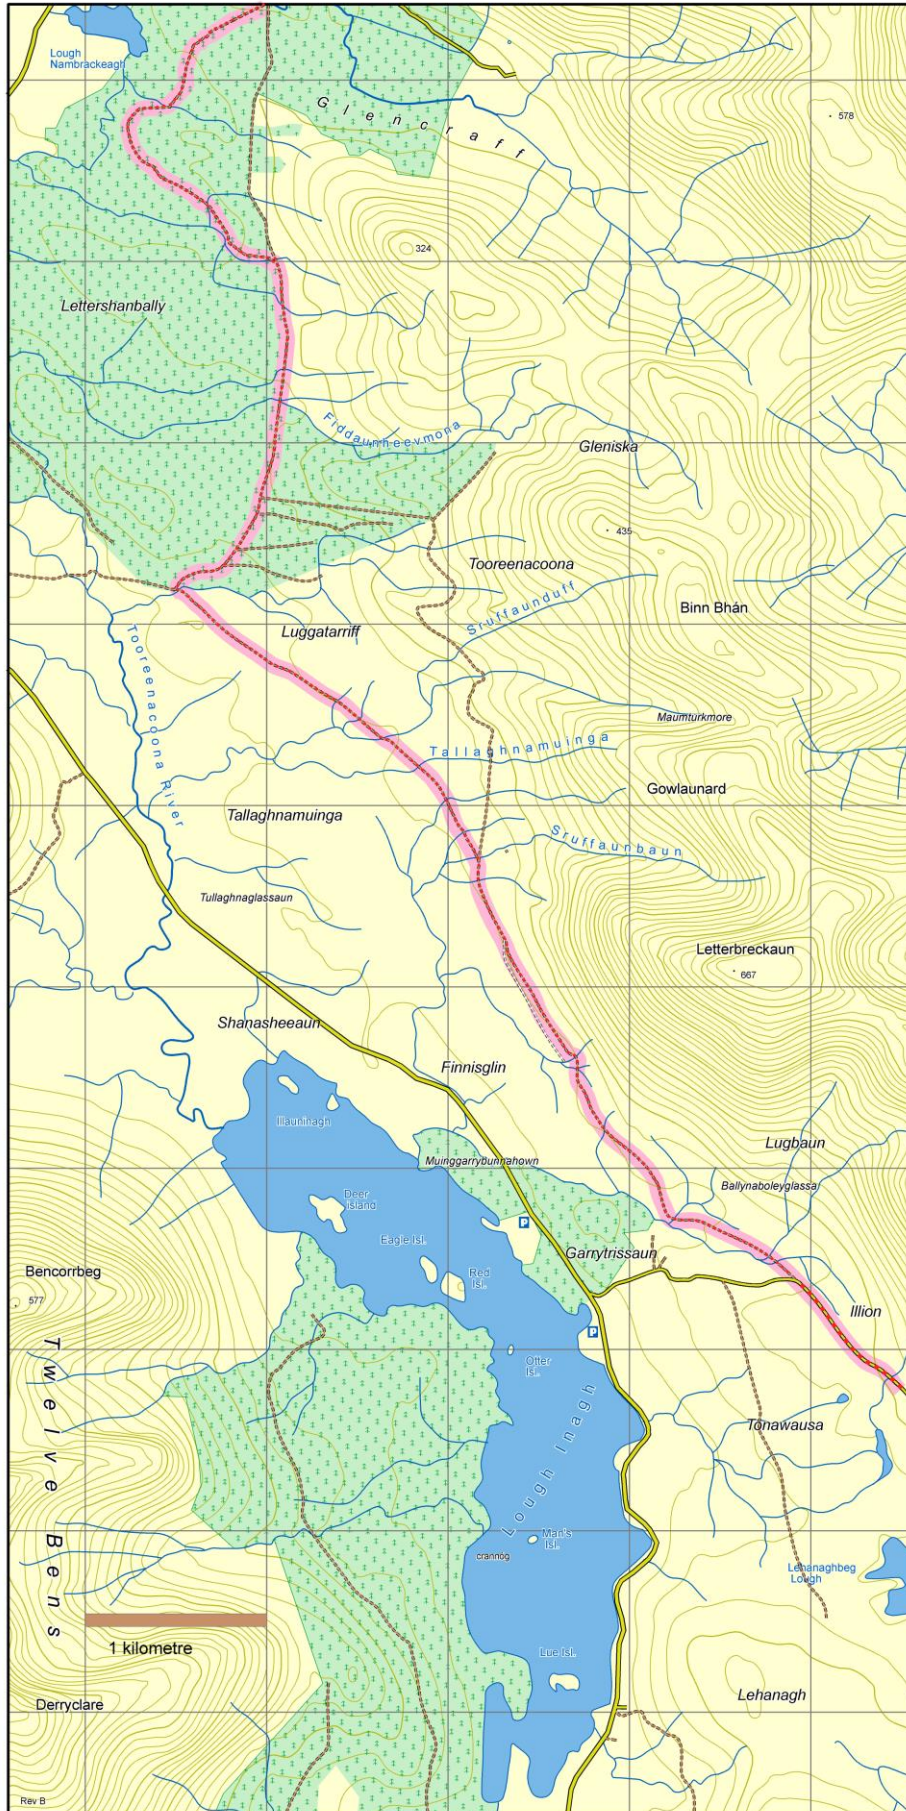

Western Way - Galway

Map 5 Garrytrissaun to Luggatarriff

This map is made available from Sport Ireland Outdoors, produced by EastWest mapping. The map is intended for personal use only and should not be modified, republished or transmitted in any form without the permission of Sport Ireland Outdoors. The representation of a track or path on this map does not indicate a right of way. The map includes Ordnance Survey Ireland data made available for display under Permit No. 8658. (c) Ordnance Survey Ireland / Government of Ireland.