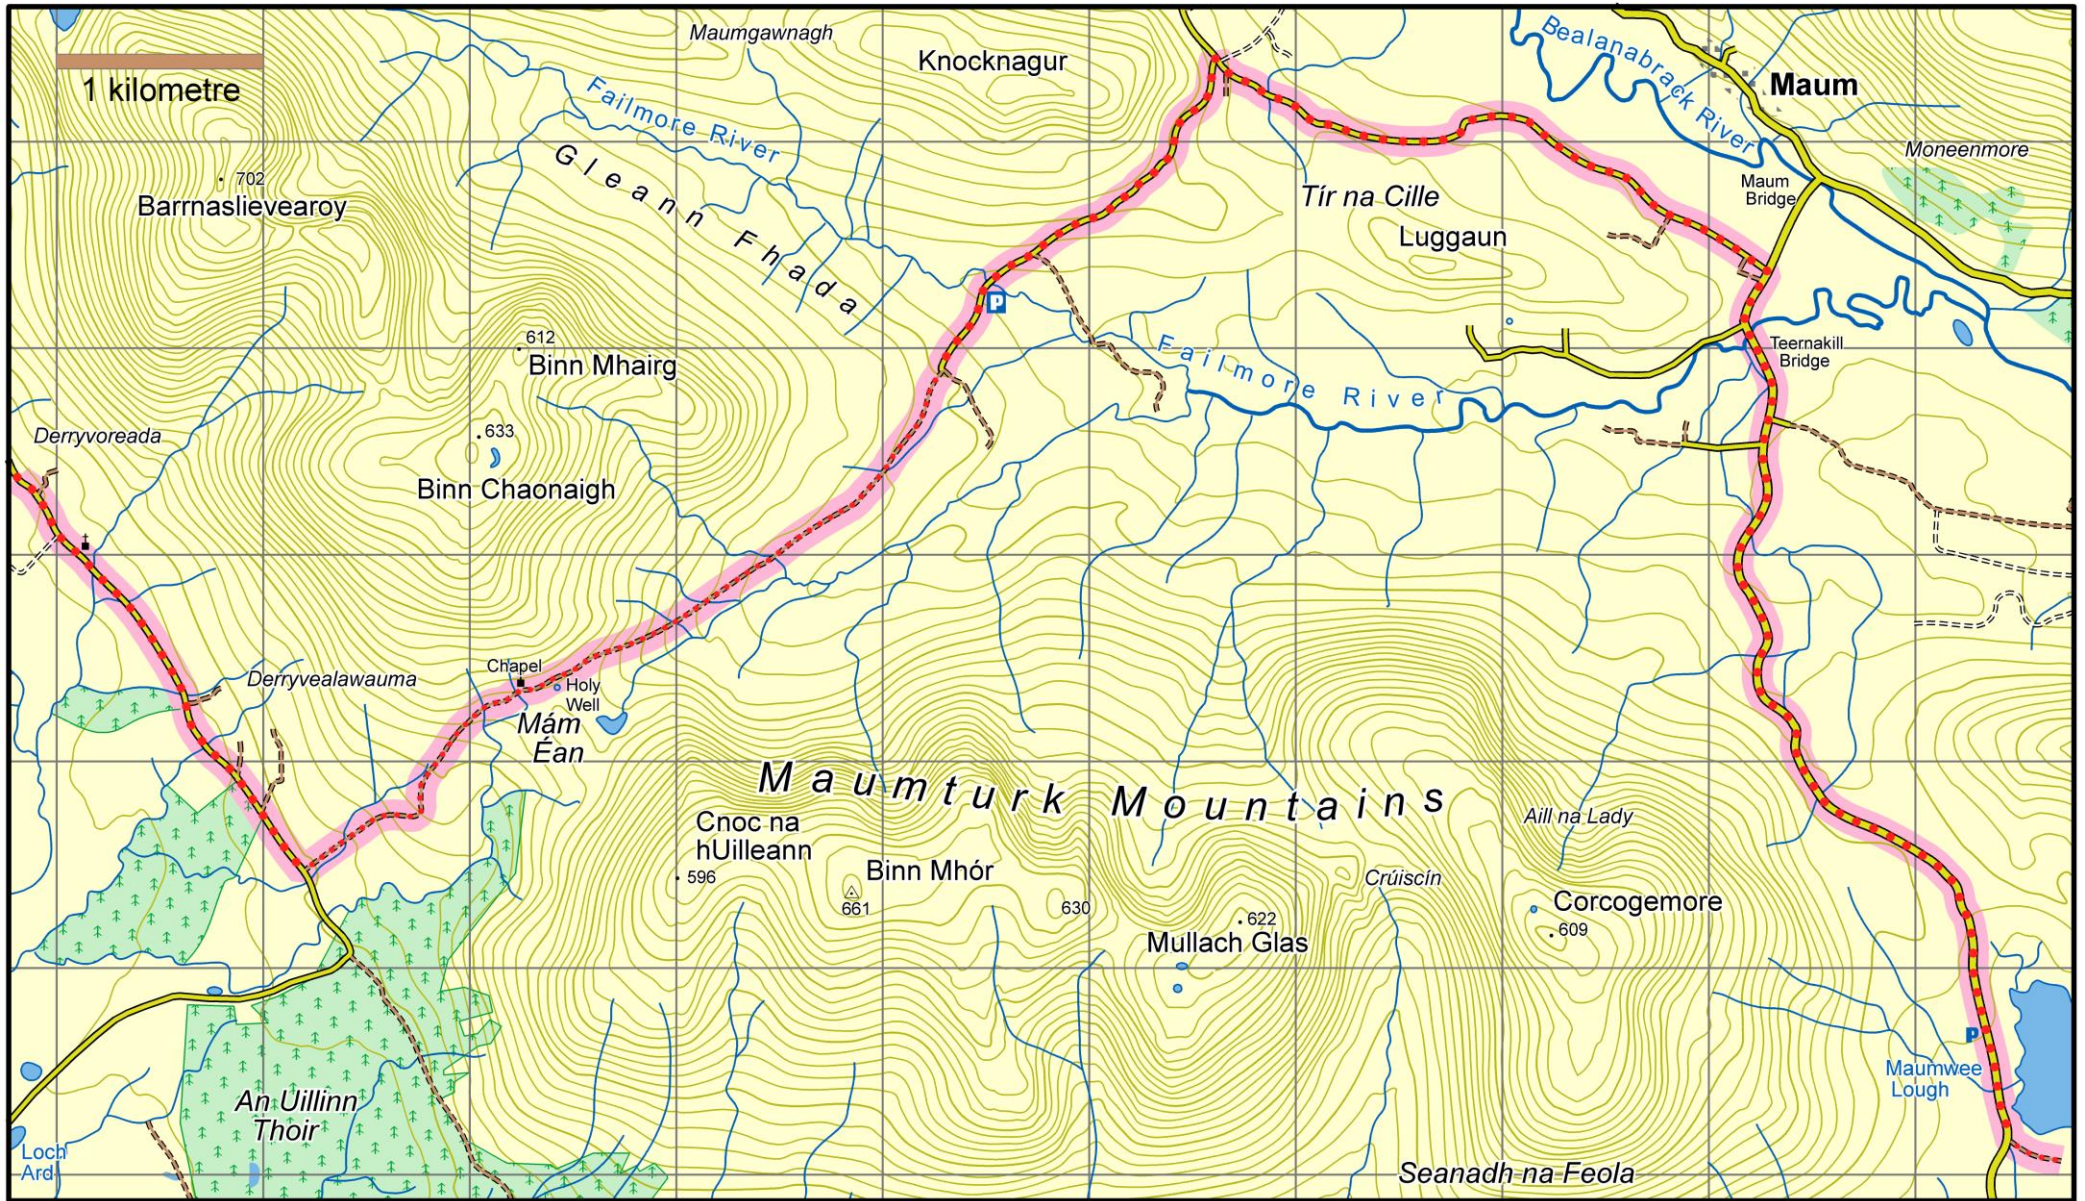

Western Way - Galway : Map 3 Maumwee to Mám Éan

This map is made available from Sport Ireland Outdoors, produced by EastWest mapping. The map is intended for personal use only and should not be modified, republished or transmitted in any form without the permission of Sport Ireland Outdoors. The representation of a track or path on this map does not indicate a right of way. The map includes Ordnance Survey Ireland data made available for display under Permit No. 8658. (c) Ordnance Survey Ireland / Government of Ireland.