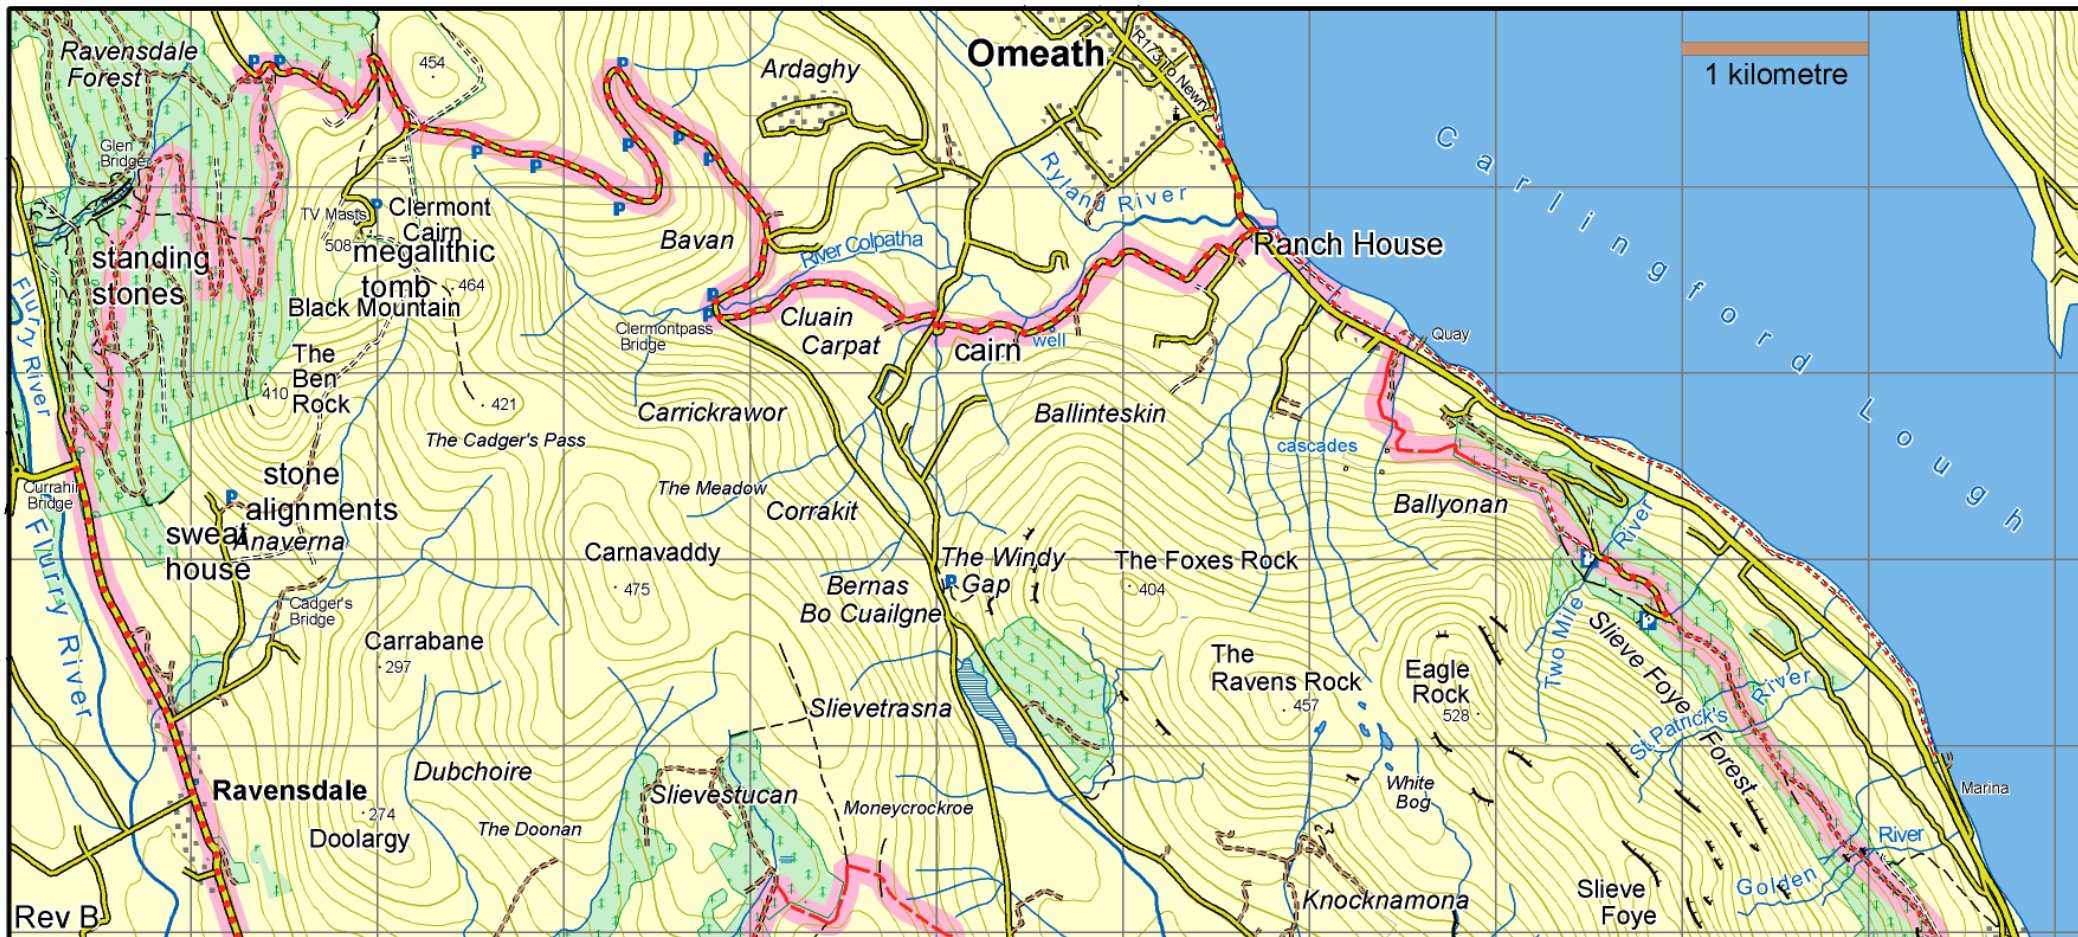

Táin Way : Map 2 Slieve Foye Forest to Ravensdale

This map is made available from Sport Ireland Outdoors, produced by EastWest mapping. The map is intended for personal use only and should not be modified, republished or transmitted in any form without the permission of Sport Ireland Outdoors. The representation of a track or path on this map does not indicate a right of way. The map includes Ordnance Survey Ireland data made available for display under Permit No. 8658. (c) Ordnance Survey Ireland / Government of Ireland.