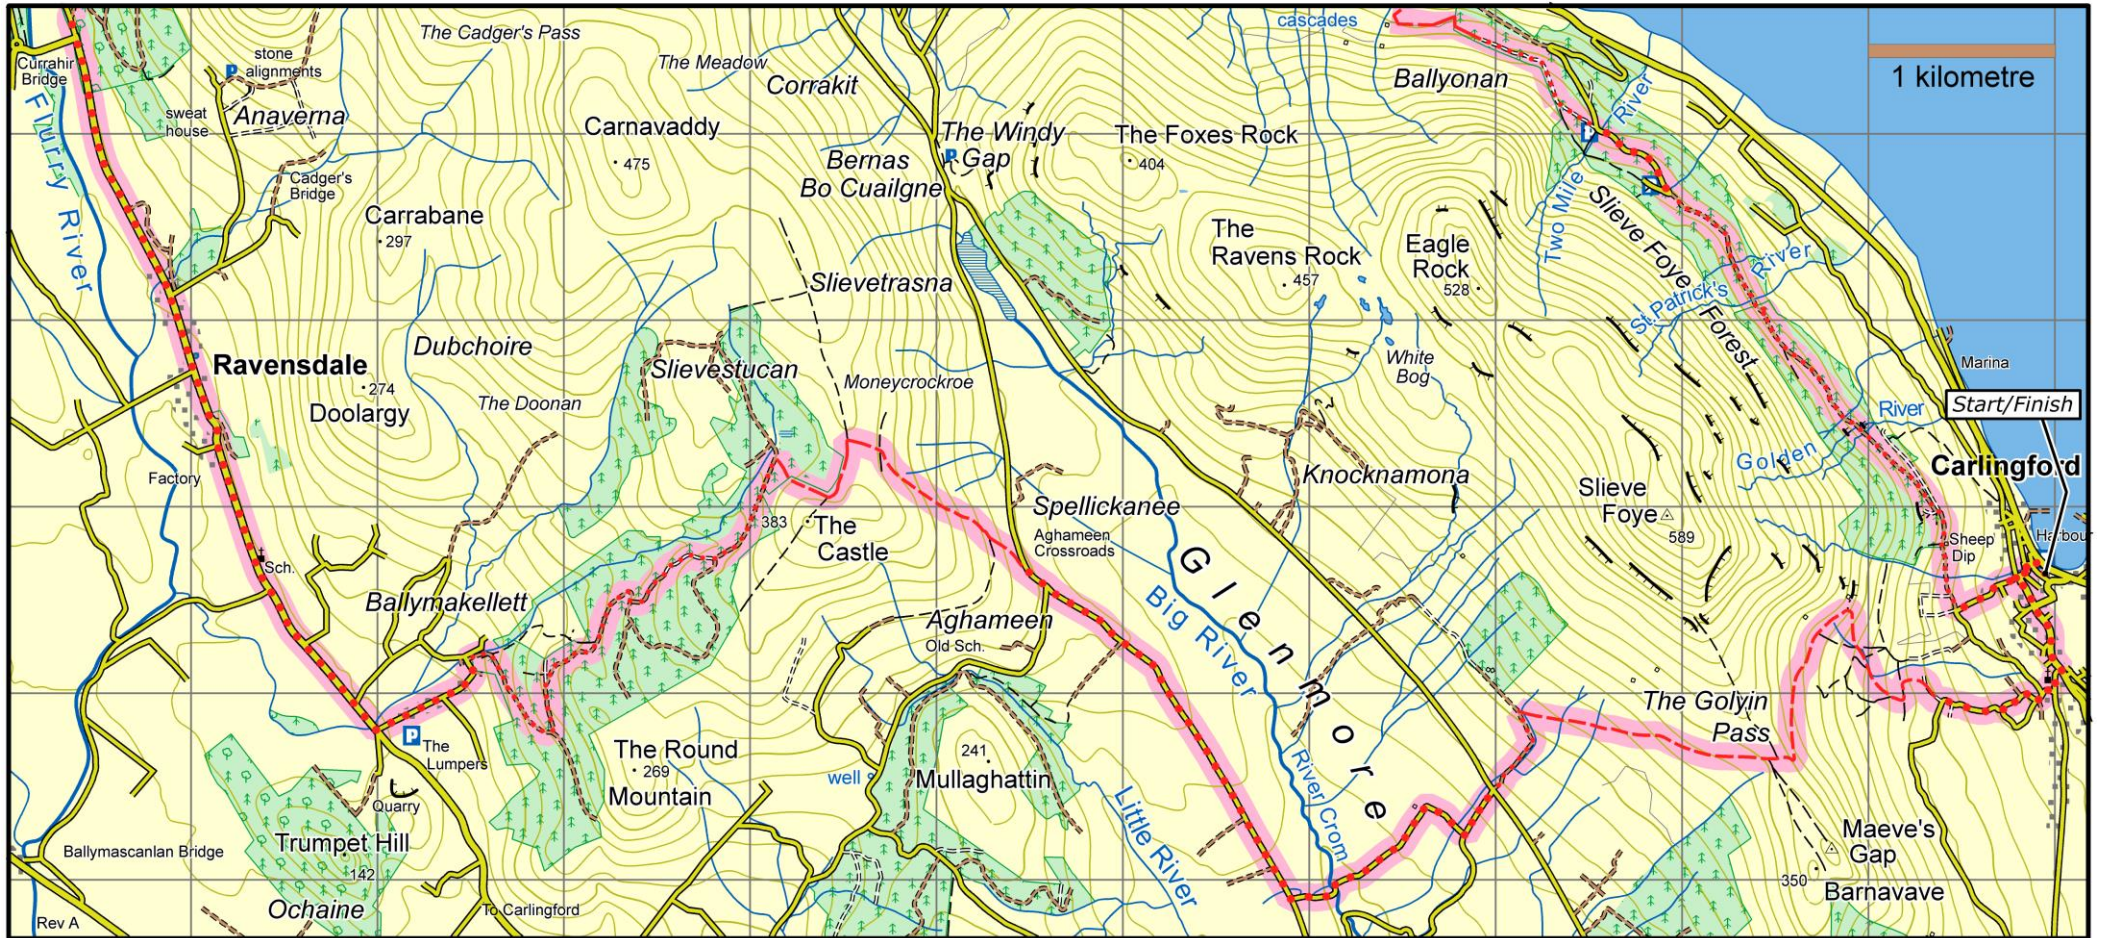

Táin Way : Map 1 Ravensdale to Slieve Foye Forest

This map is made available from Sport Ireland Outdoors, produced by EastWest mapping. The map is intended for personal use only and should not be modified, republished or transmitted in any form without the permission of Sport Ireland Outdoors. The representation of a track or path on this map does not indicate a right of way. The map includes Ordnance Survey Ireland data made available for display under Permit No. 8658. (c) Ordnance Survey Ireland / Government of Ireland.