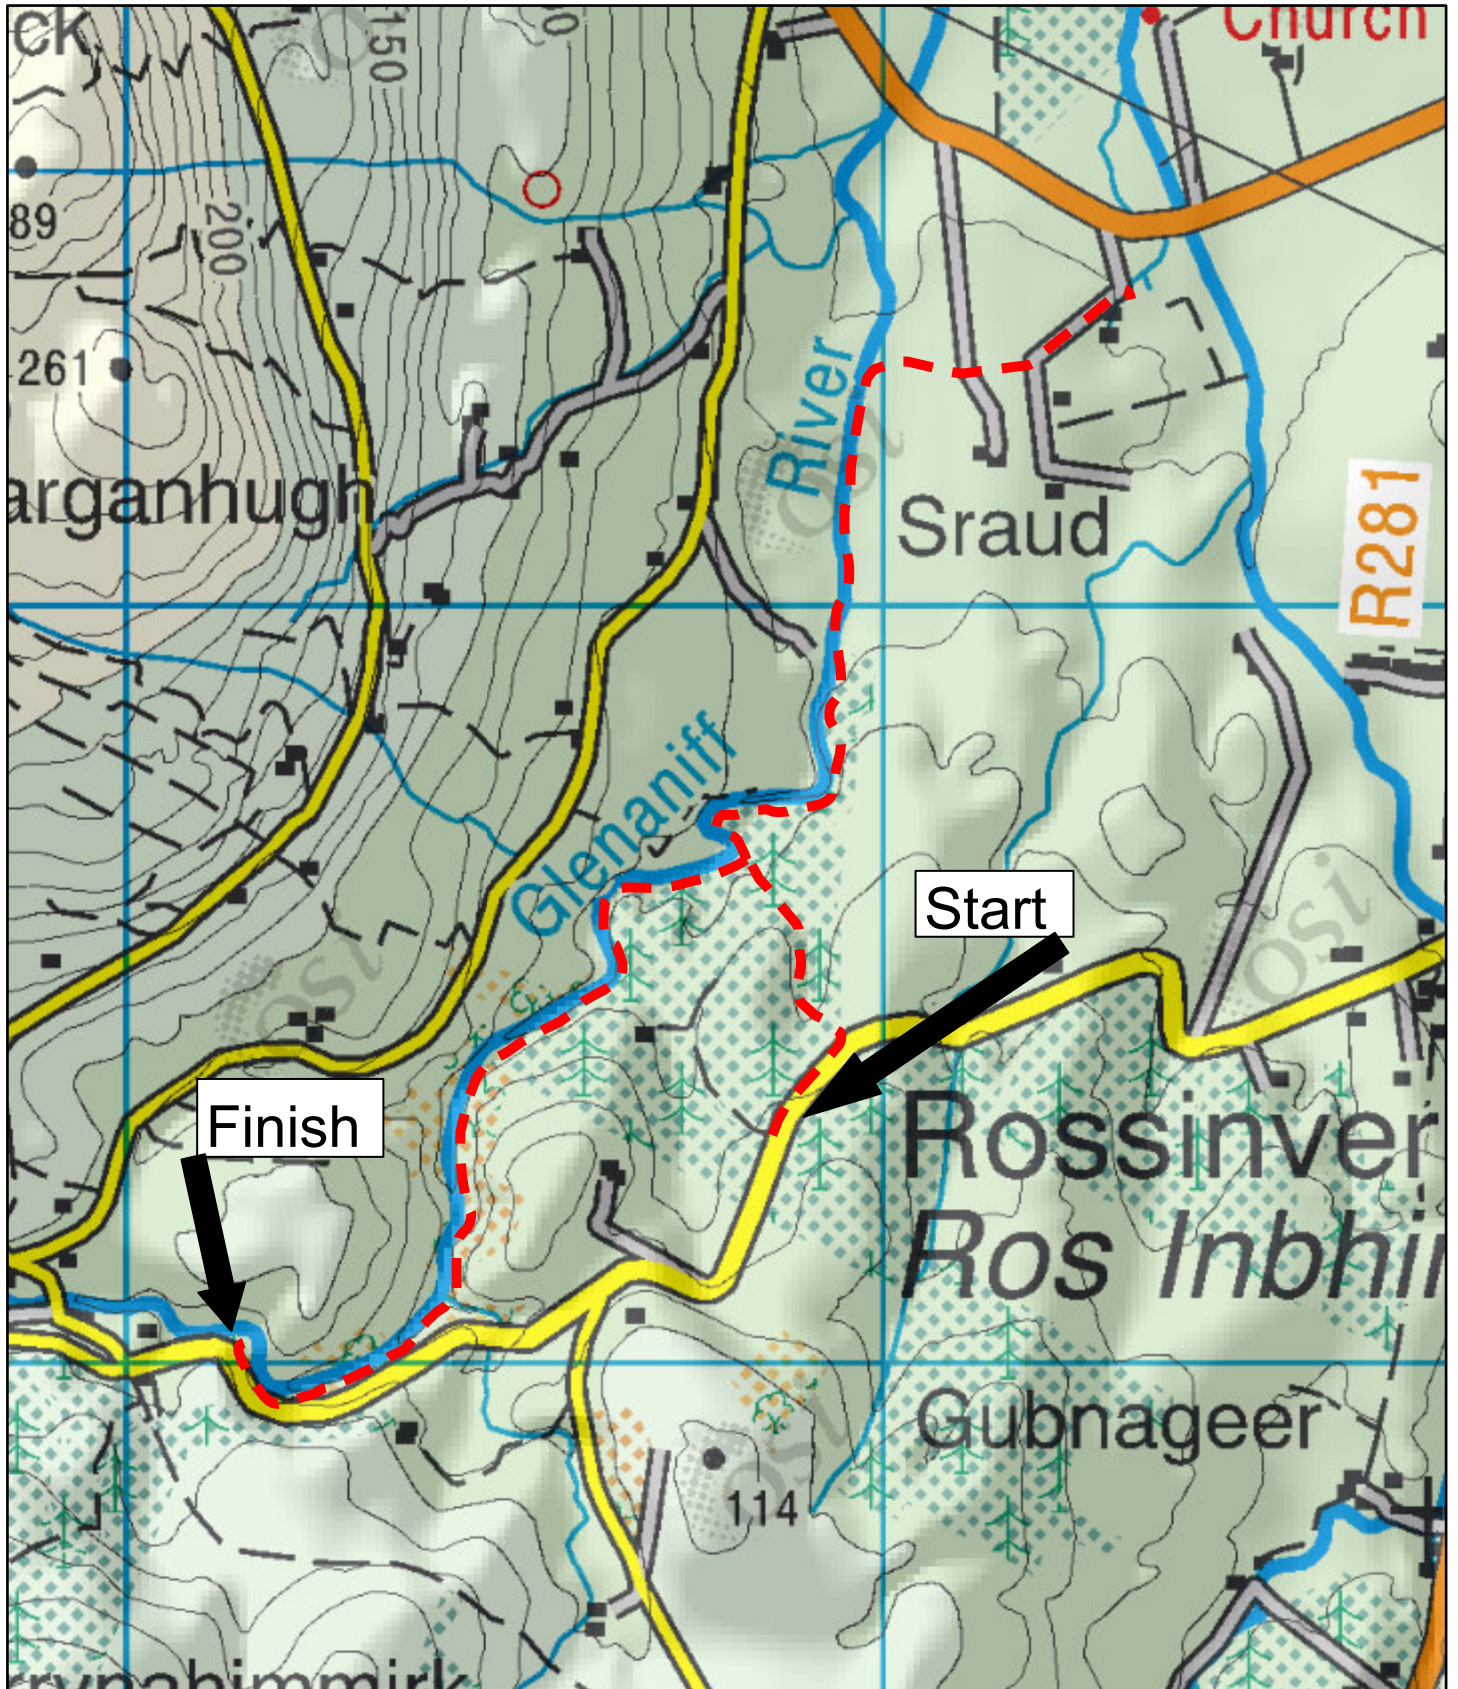

Fowley's Falls Trail Map

10/25/2022, 11:13:09 AM

Trail

© Ordnance Survey Ireland