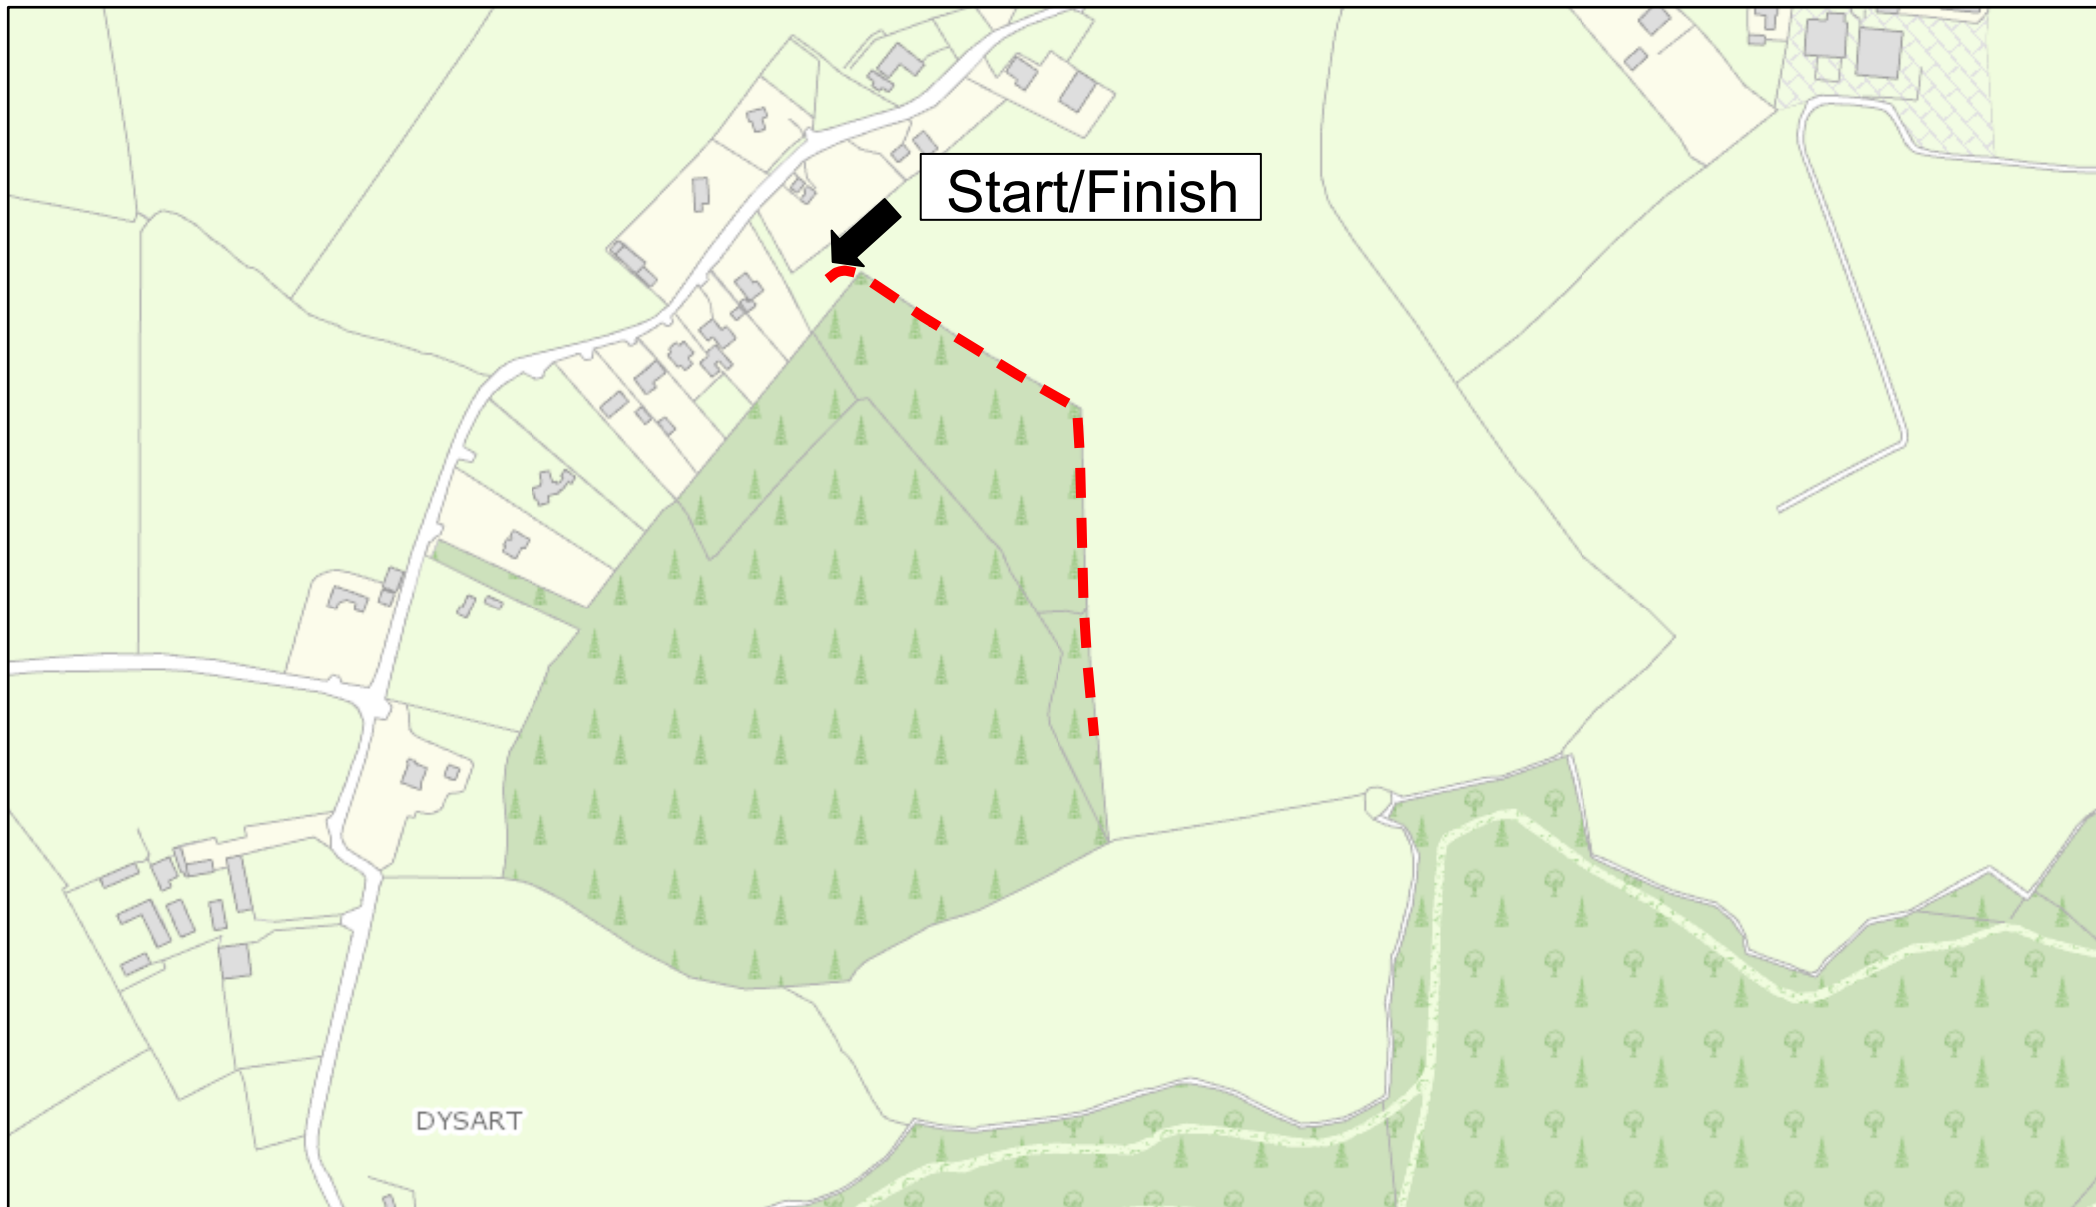

Carrigmeal Woodlands Loops - Sheep's Walk Trail Map

10/24/2022, 12:39:19 PM

— Trail