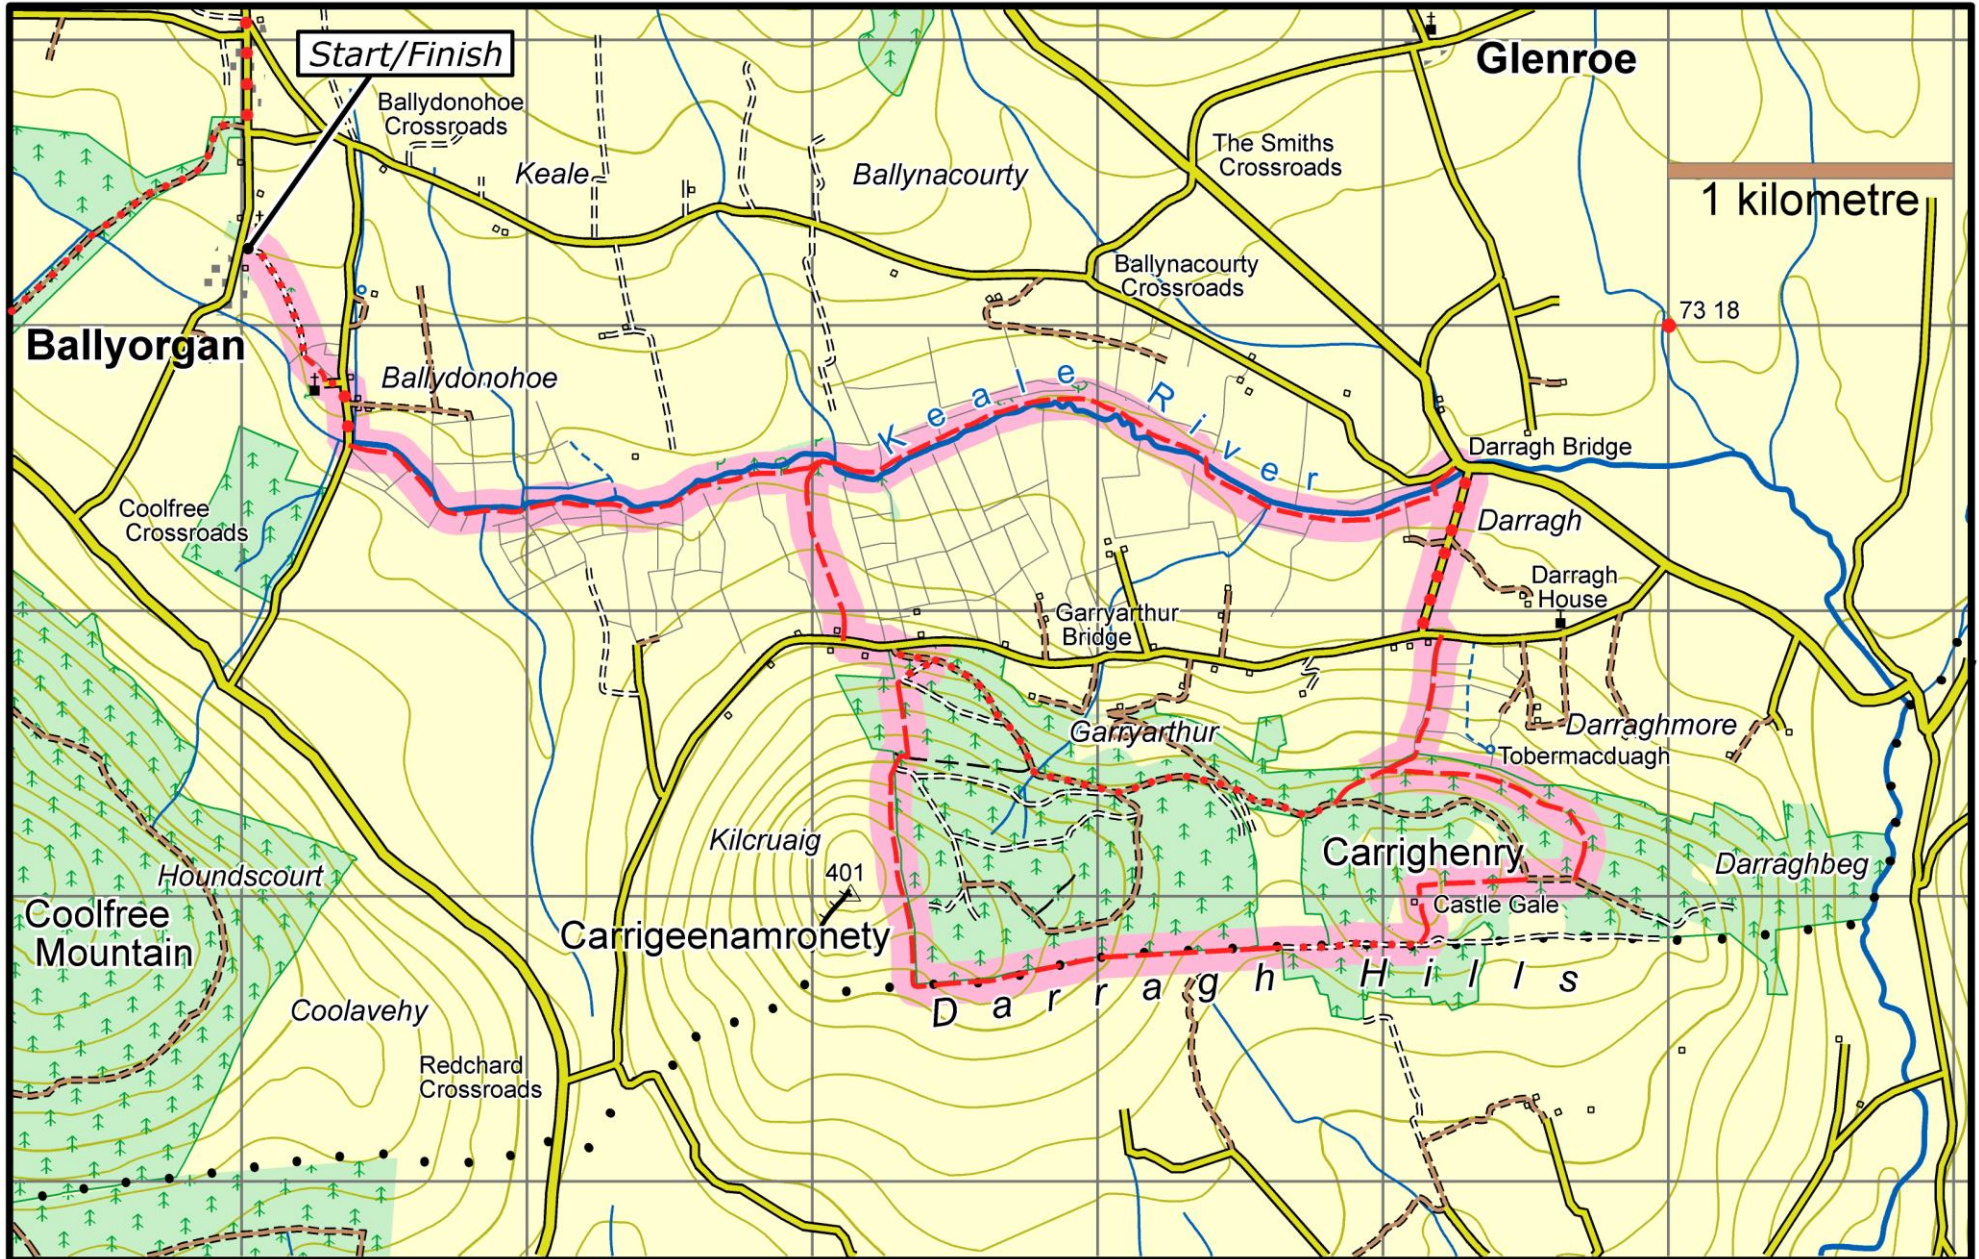

Ballyorgan Loop

This map is made available from Sport Ireland Outdoors, produced by EastWest mapping. The map is intended for personal use only and should not be modified, republished or transmitted in any form without the permission of Sport Ireland Outdoors. The representation of a track or path on this map does not indicate a right of way.