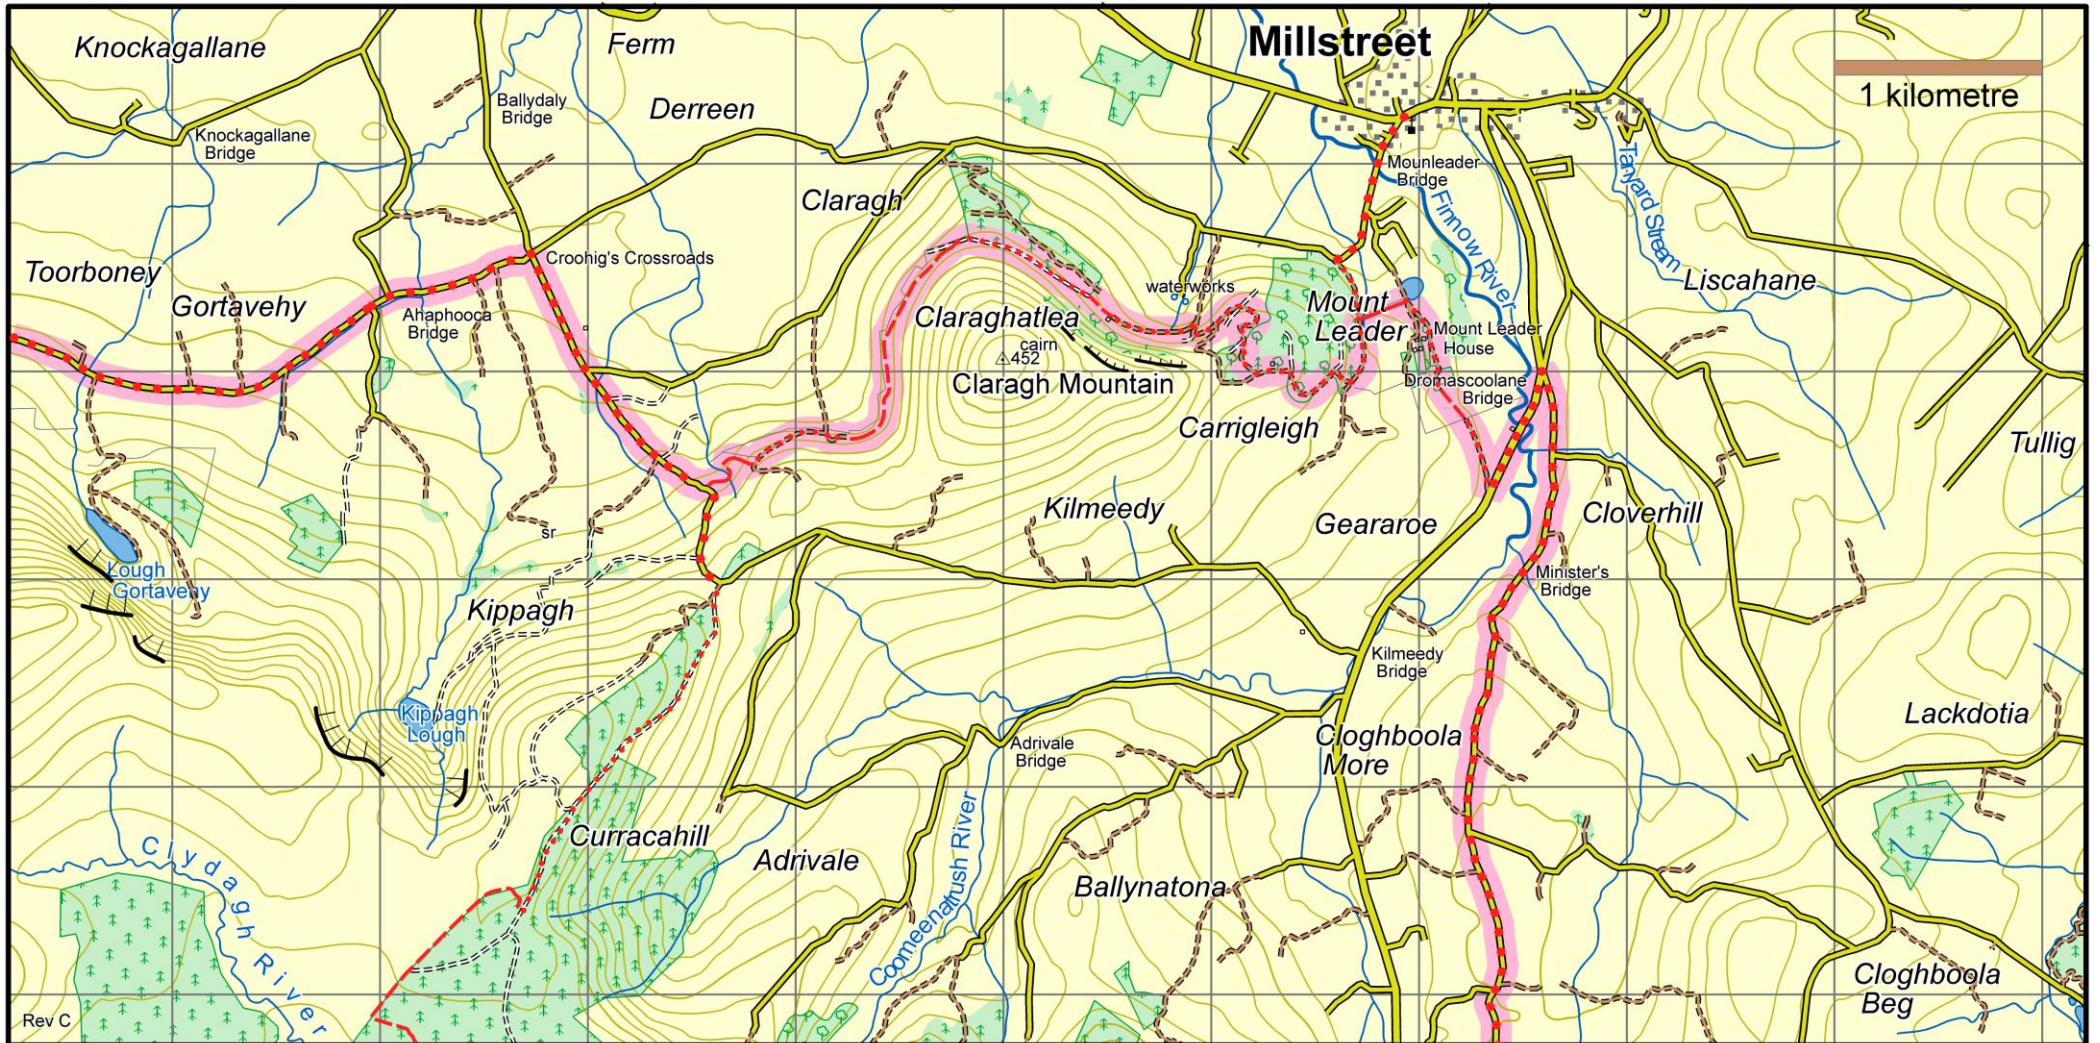

Blackwater Way Duhallow : Map 4 Millstreet to Gortavehy

This map is made available from Sport Ireland Outdoors, produced by EastWest mapping. The map is intended for personal use only and should not be modified, republished or transmitted in any form without the permission of Sport Ireland Outdoors. The representation of a track or path on this map does not indicate a right of way. The map includes Ordnance Survey Ireland data made available for display under Permit No. 8658. (c) Ordnance Survey Ireland / Government of Ireland.