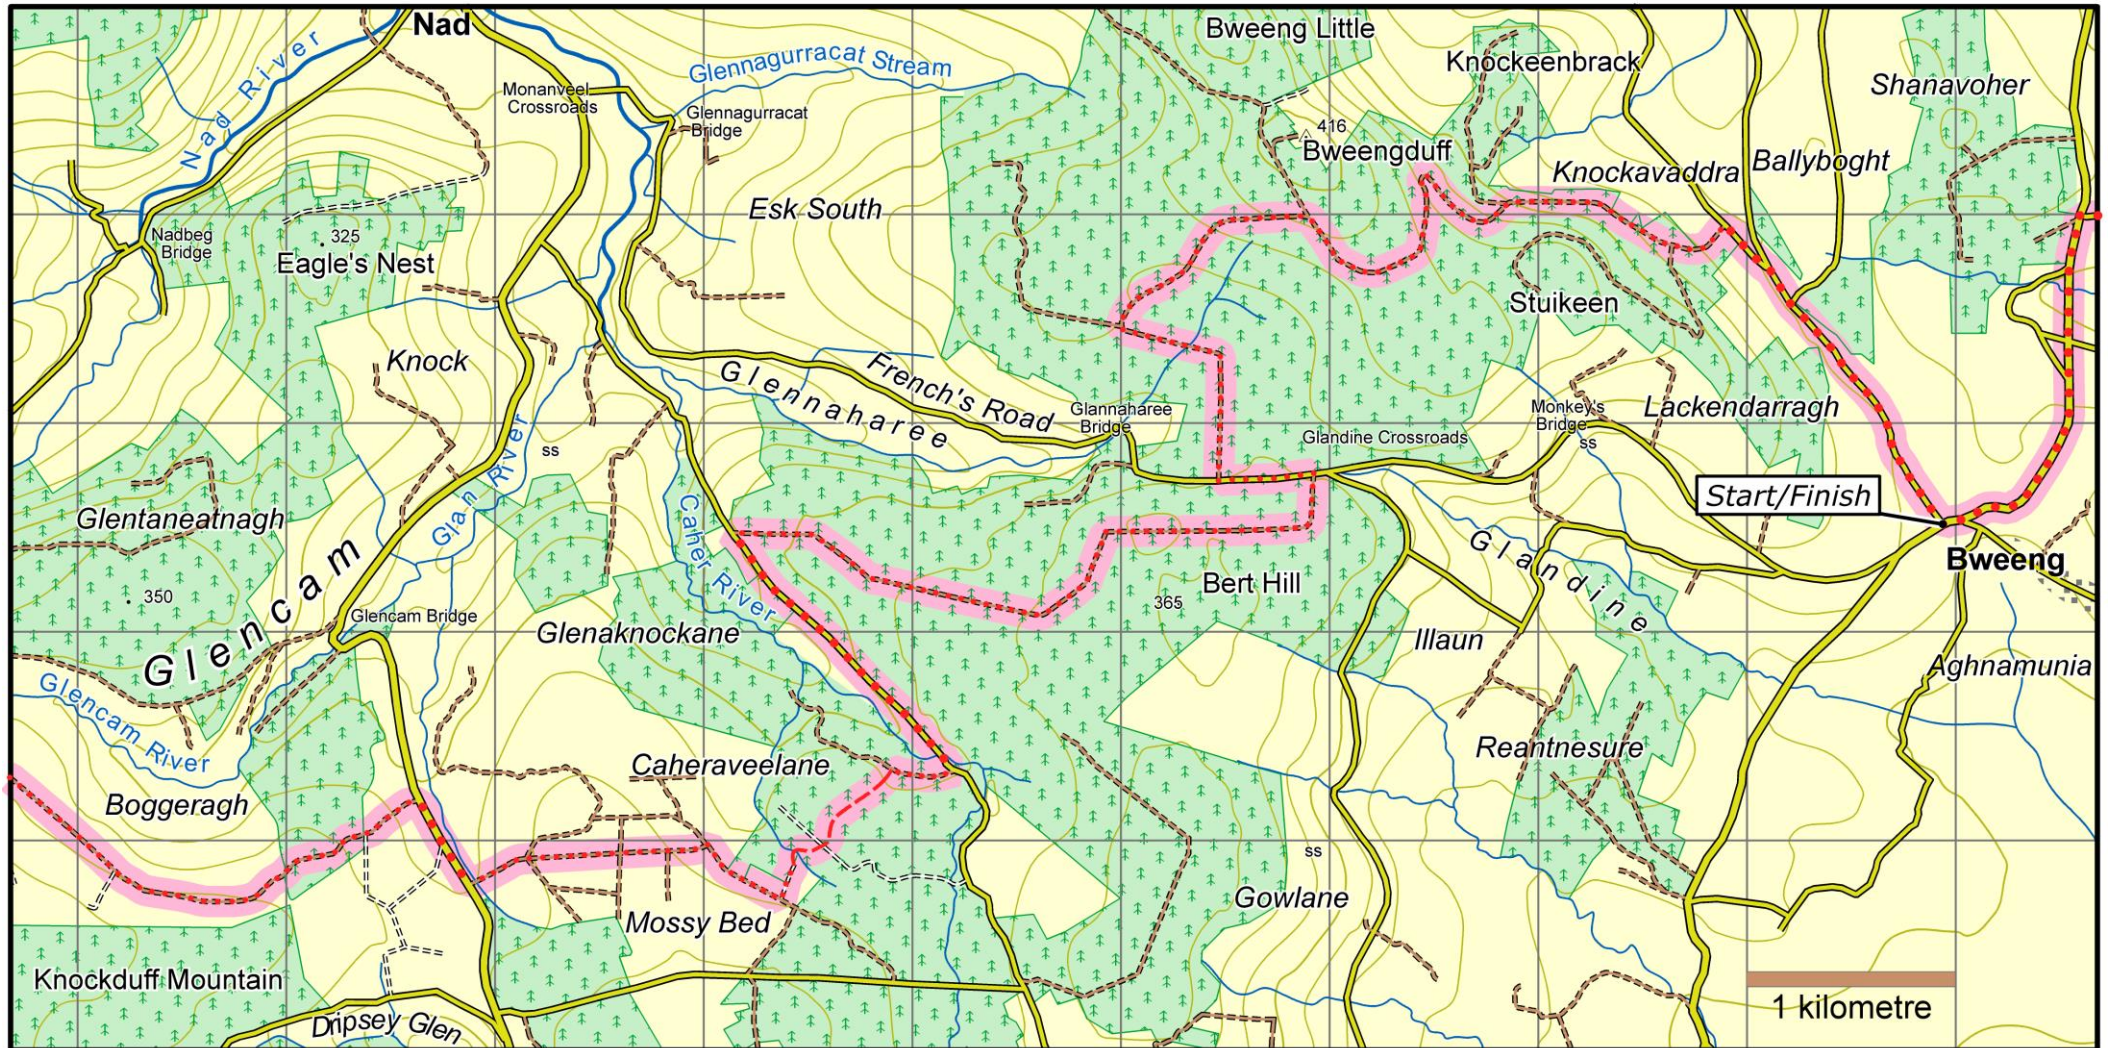

Blackwater Way Duhallow : Map 1 Bweeng to Glencam

This map is made available from Sport Ireland Outdoors, produced by EastWest mapping. The map is intended for personal use only and should not be modified, republished or transmitted in any form without the permission of Sport Ireland Outdoors. The representation of a track or path on this map does not indicate a right of way. The map includes Ordnance Survey Ireland data made available for display under Permit No. 8658. (c) Ordnance Survey Ireland / Government of Ireland.