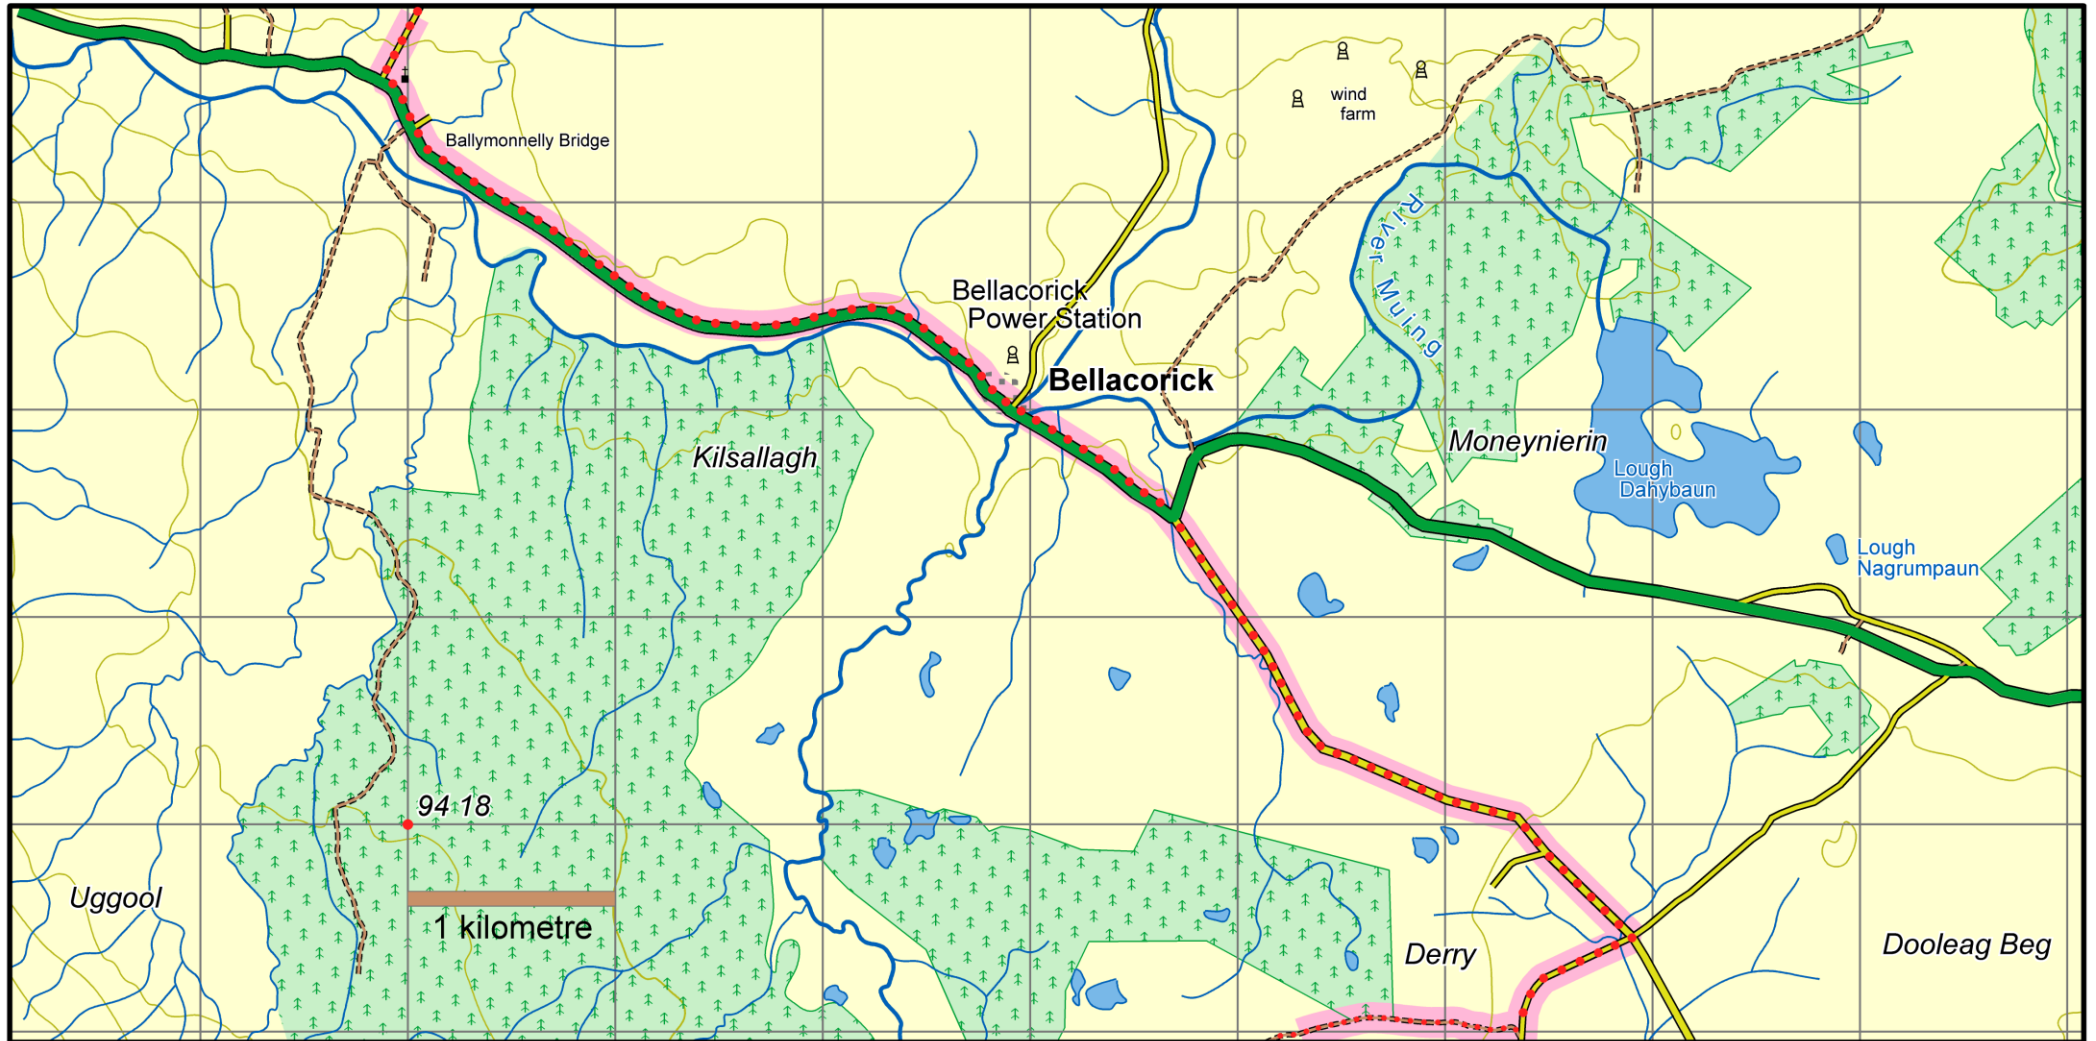

Western Way Mayo : Map 9 - Derry to Bellacorick to Ballymonnelly

This map is made available from Sport Ireland Outdoors, produced by EastWest mapping. The map is intended for personal use only and should not be modified, republished or transmitted in any form without the permission of Sport Ireland Outdoors. The representation of a track or path on this map does not indicate a right of way. The map includes Ordnance Survey Ireland data made available for display under Permit No. 8658. (c) Ordnance Survey Ireland / Government of Ireland.