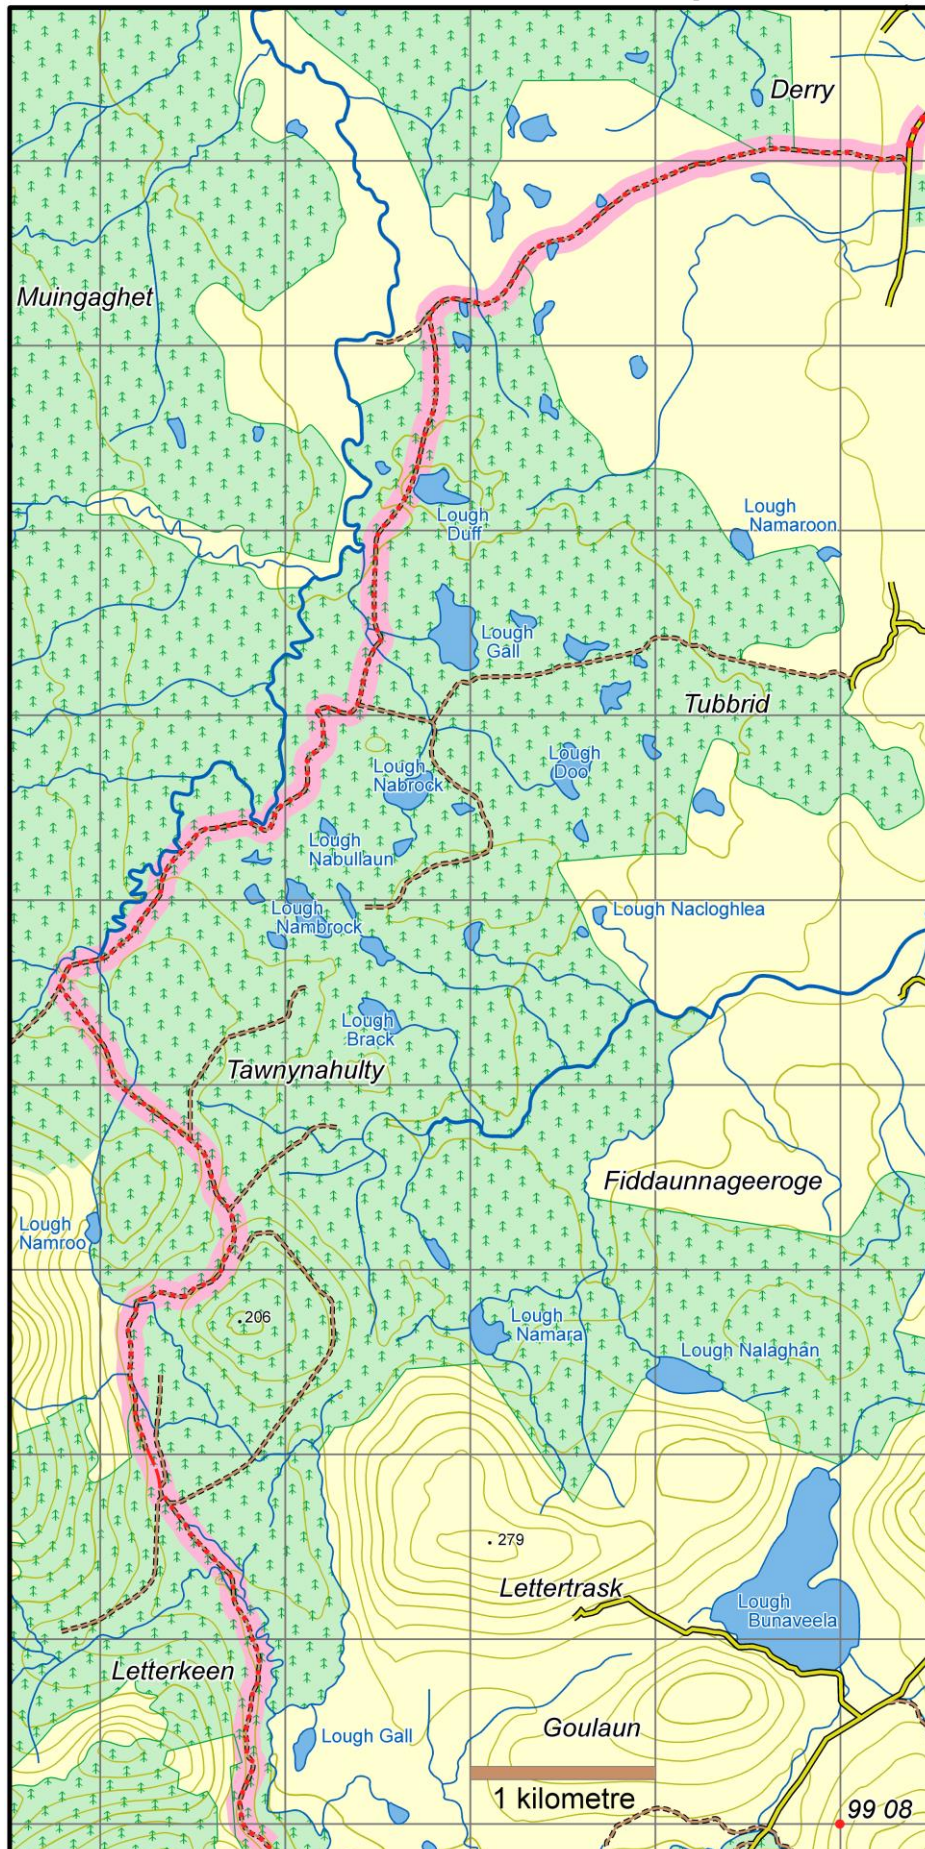

# Western Way Mayo : Map 8 Letterkeen to Derry

This map is made available from Sport Ireland Outdoors, produced by EastWest mapping. The map is intended for personal use only and should not be modified, republished or transmitted in any form without the permission of Sport Ireland Outdoors. The representation of a track or path on this map does not indicate a right of way. The map includes Ordnance Survey Ireland data made available for display under Permit No. 8658. (c) Ordnance Survey Ireland / Government of Ireland.