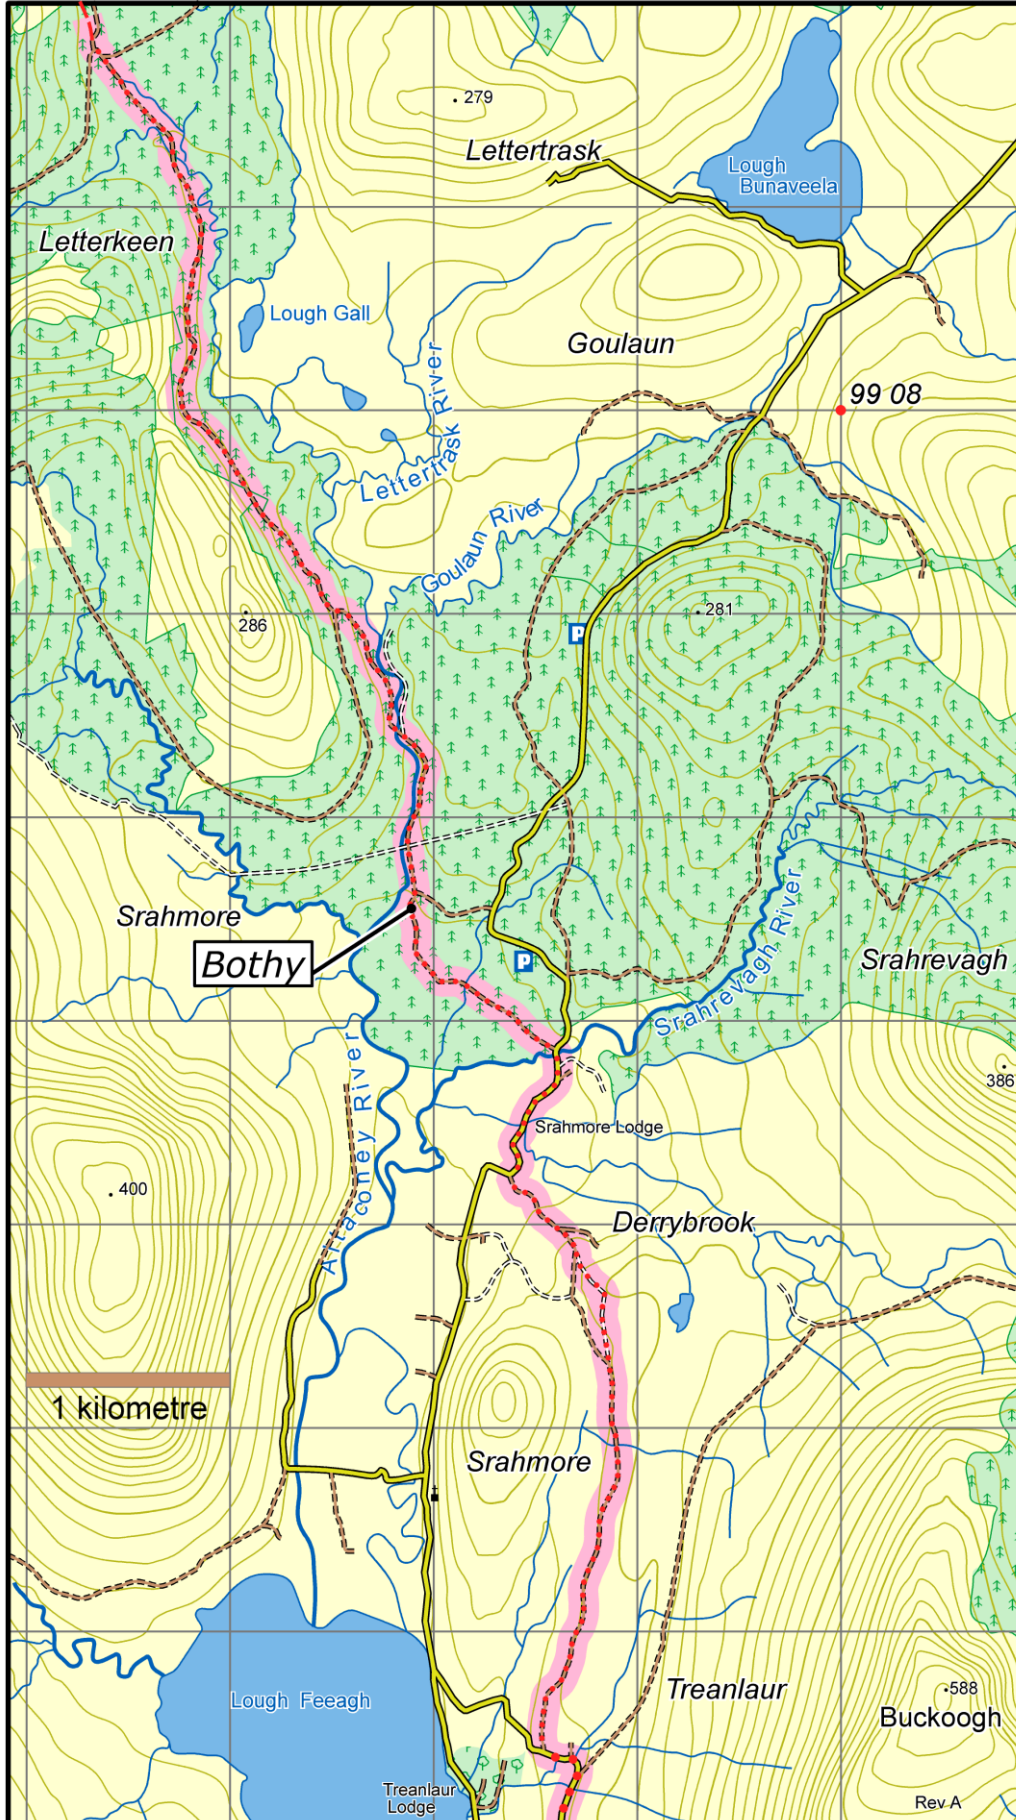

# Western Way Mayo : Map 7 Srahmore to Letterkeen

This map is made available from Sport Ireland Outdoors, produced by EastWest mapping. The map is intended for personal use only and should not be modified, republished or transmitted in any form without the permission of Sport Ireland Outdoors. The representation of a track or path on this map does not indicate a right of way. The map includes Ordnance Survey Ireland data made available for display under Permit No. 8658. (c) Ordnance Survey Ireland / Government of Ireland.