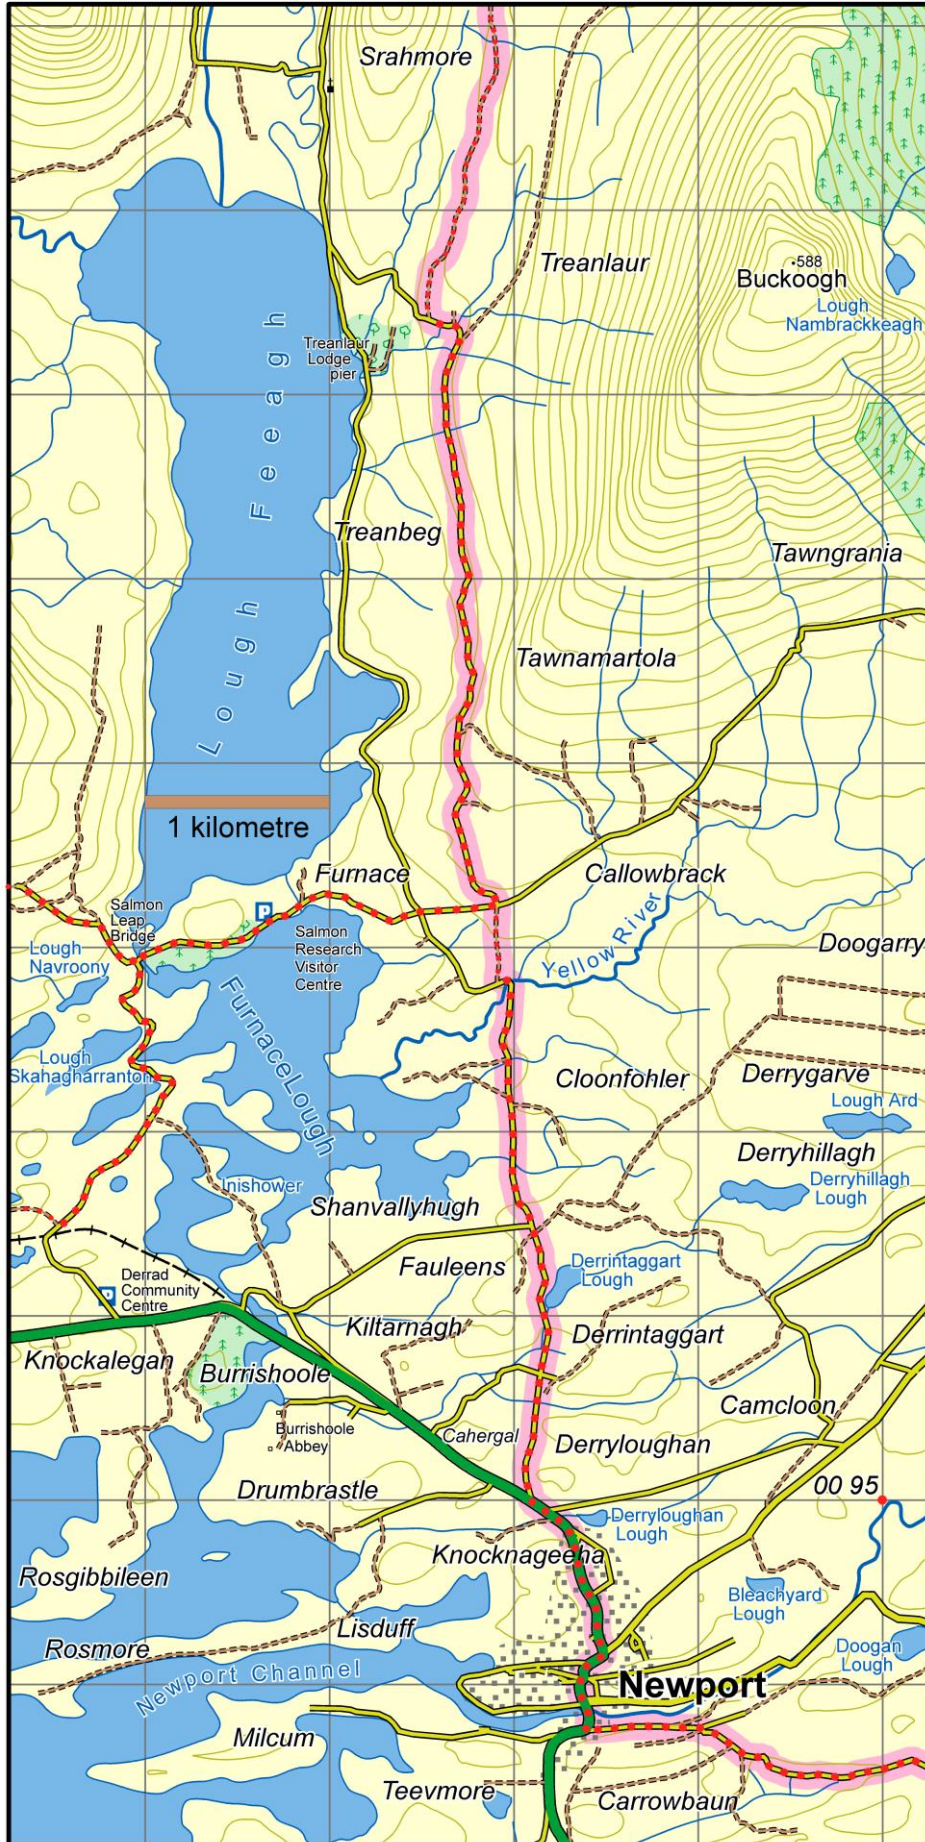

# Western Way Mayo : Map 6 Newport to Srahmore

This map is made available from Sport Ireland Outdoors, produced by EastWest mapping. The map is intended for personal use only and should not be modified, republished or transmitted in any form without the permission of Sport Ireland Outdoors. The representation of a track or path on this map does not indicate a right of way. The map includes Ordnance Survey Ireland data made available for display under Permit No. 8658. (c) Ordnance Survey Ireland / Government of Ireland.