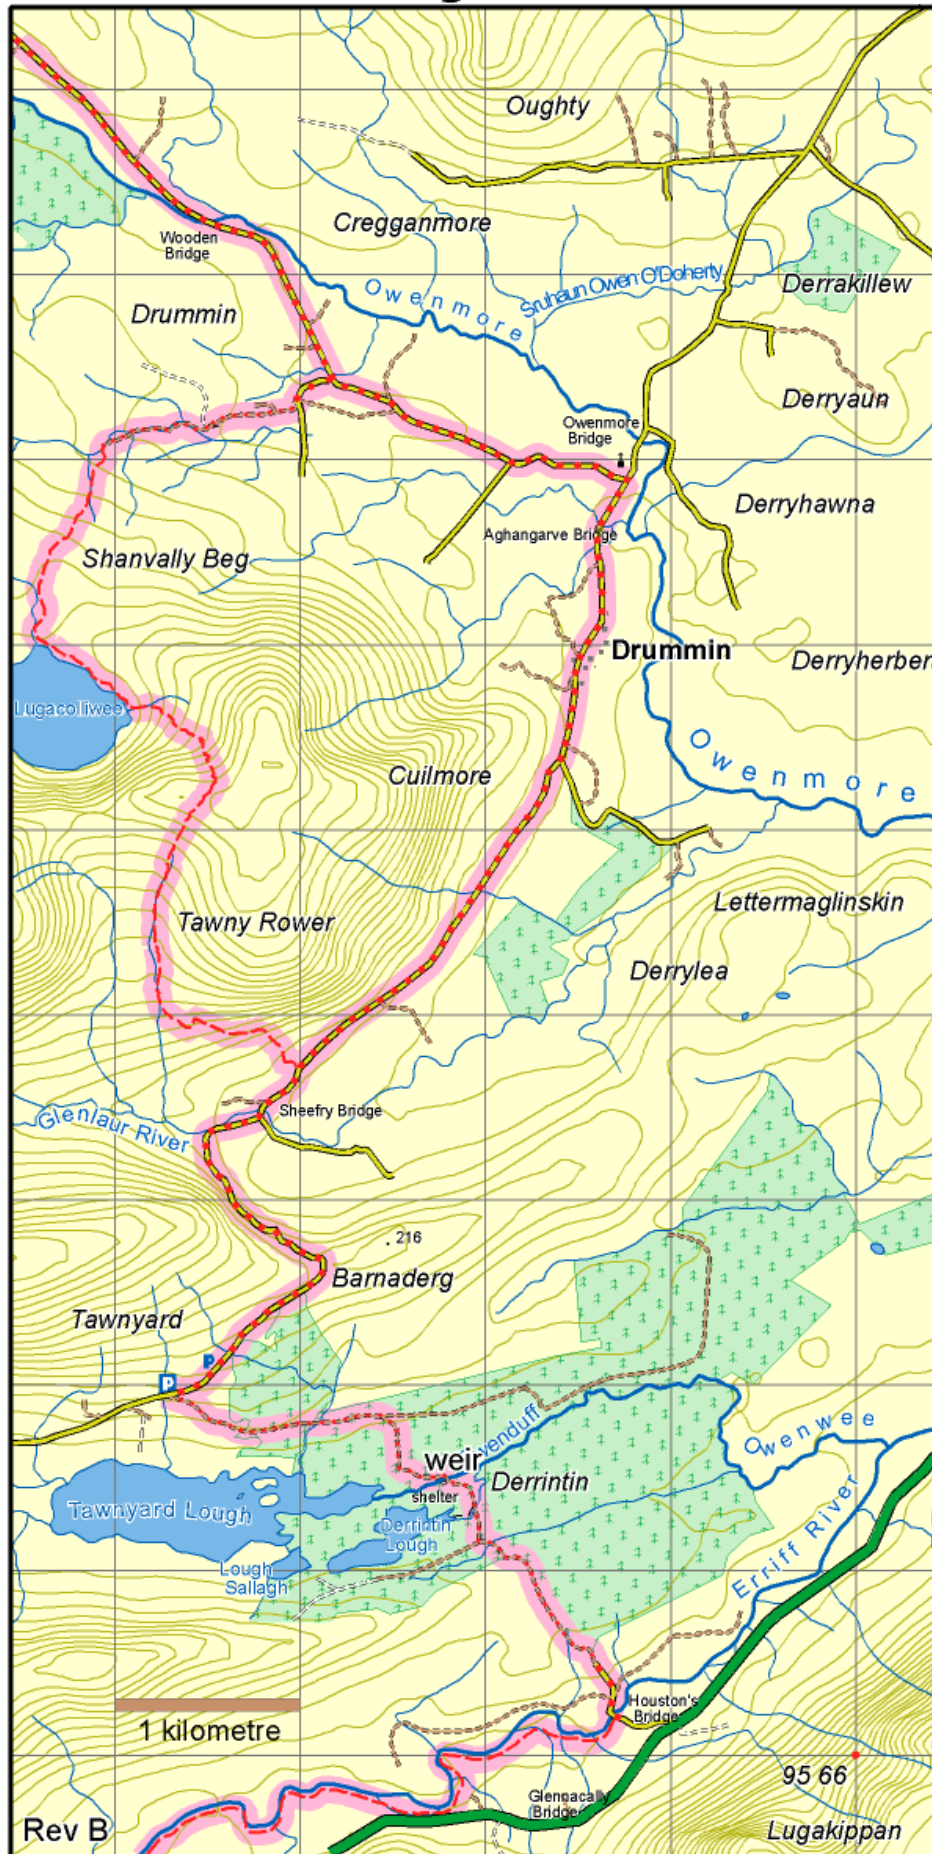

Western Way Mayo : Map 2 Houston's Bridge to Owenmore

This map is made available from Sport Ireland Outdoors, produced by EastWest mapping. The map is intended for personal use only and should not be modified, republished or transmitted in any form without the permission of Sport Ireland Outdoors. The representation of a track or path on this map does not indicate a right of way. The map includes Ordnance Survey Ireland data made available for display under Permit No. 8658. (c) Ordnance Survey Ireland / Government of Ireland.