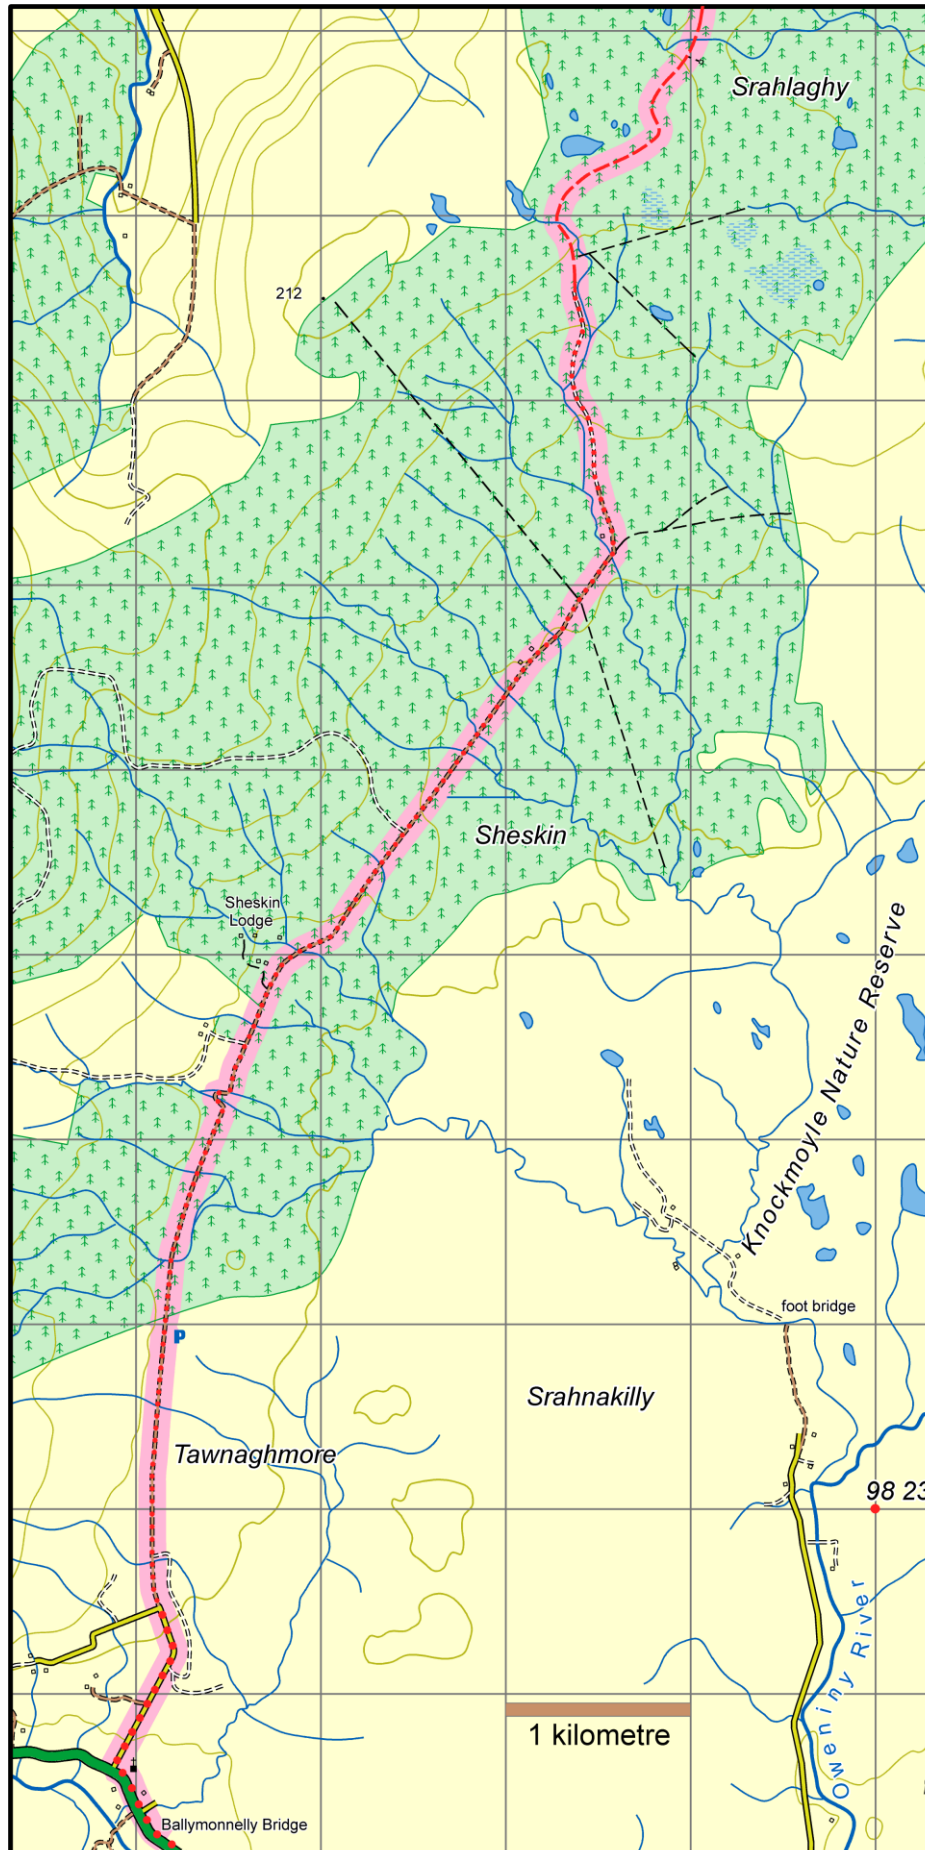

Western Way Mayo : Map 10 Ballymonnelly to Srahlaghy

This map is made available from Sport Ireland Outdoors, produced by EastWest mapping. The map is intended for personal use only and should not be modified, republished or transmitted in any form without the permission of Sport Ireland Outdoors. The representation of a track or path in this map does not indicate a right of way. The map includes Ordnance Survey Ireland data made available for display under Permit No. 8658. (c) Ordnance Survey Ireland / Government of Ireland.