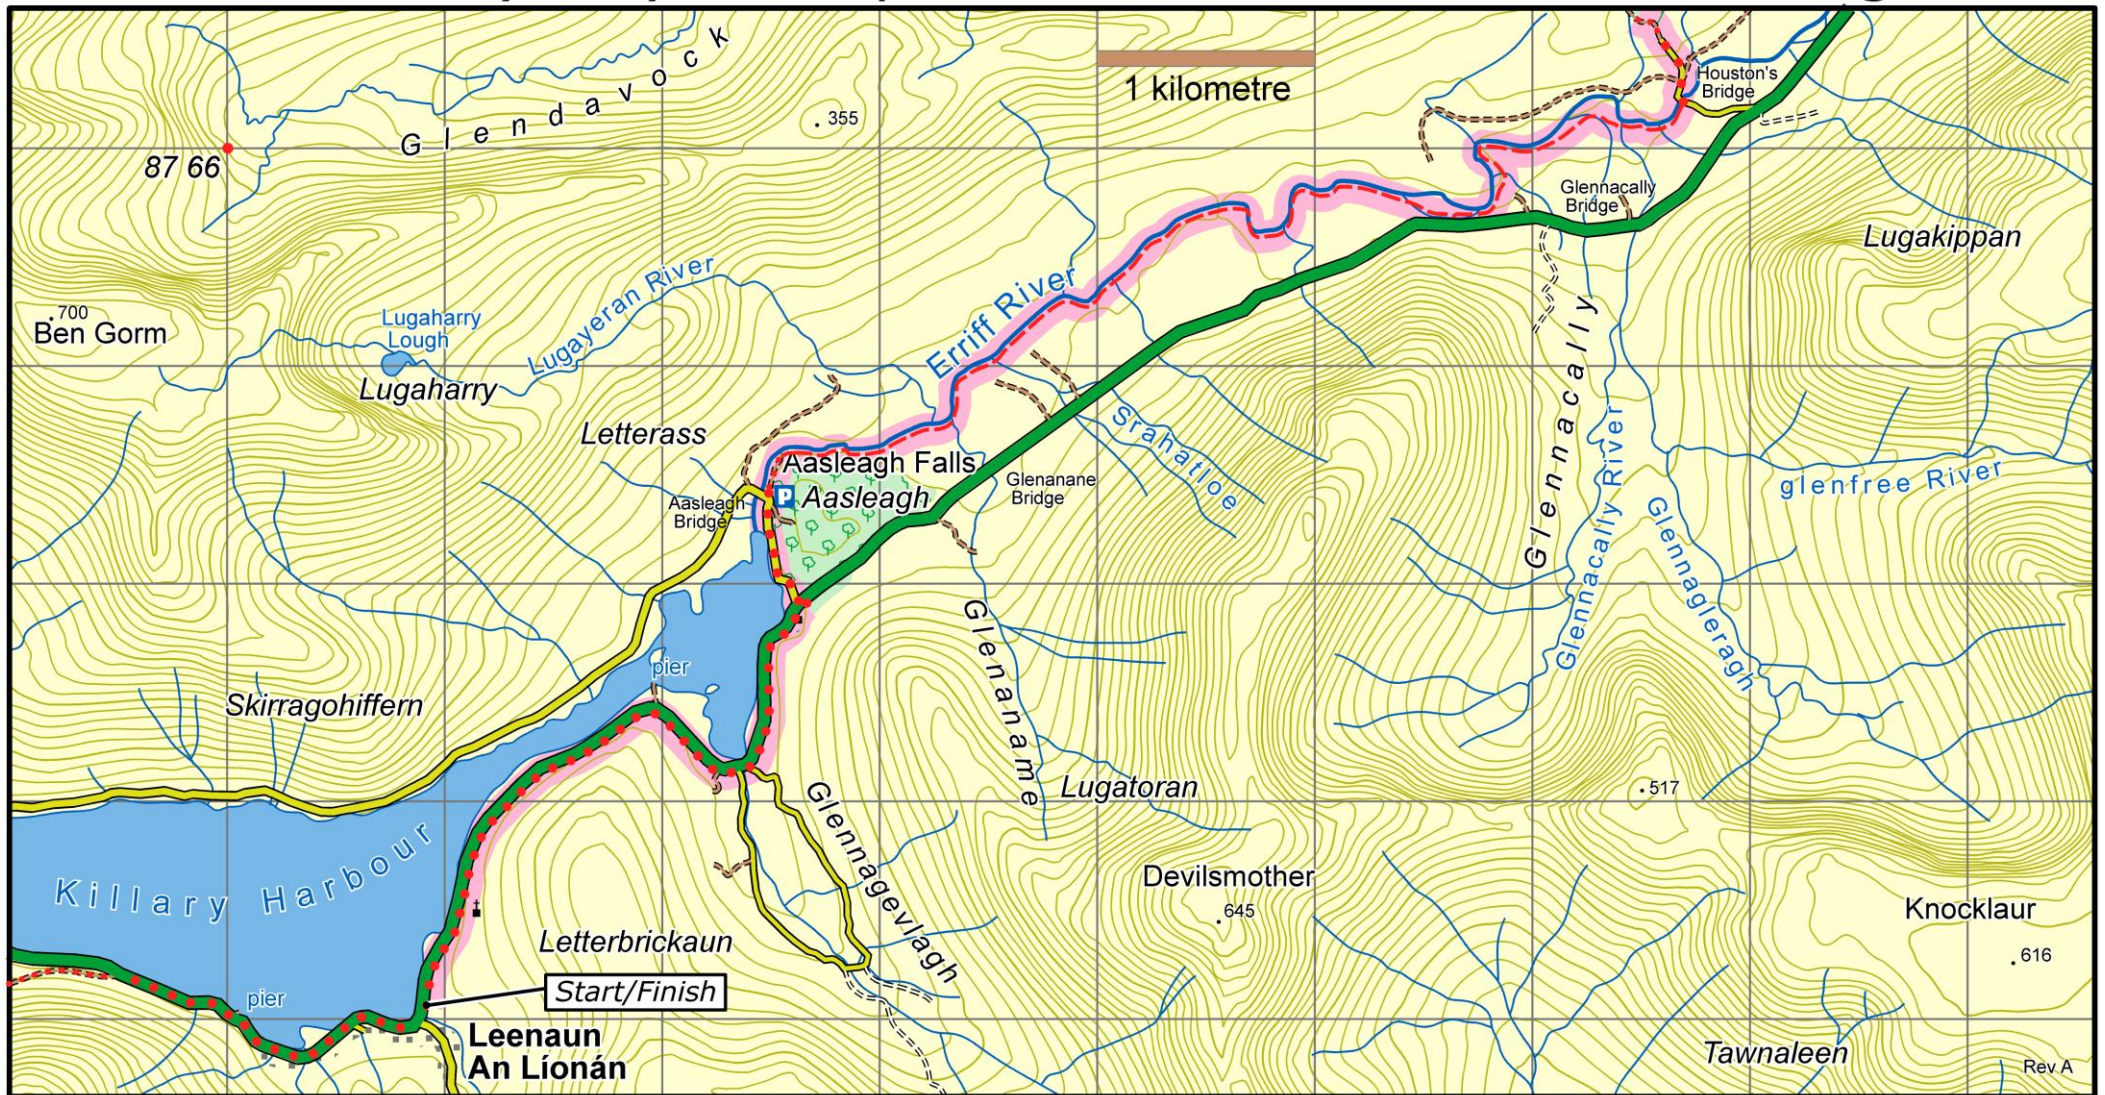

Western Way Mayo : Map 1 - Leenaun to Houston's Bridge

This map is made available from Sport Ireland Outdoors, produced by EastWest mapping. The map is intended for personal use only and should not be modified, republished or transmitted in any form without the permission of Sport Ireland Outdoors. The representation of a track or path on this map does not indicate a right of way. The map includes Ordnance Survey Ireland data made available for display under Permit No. 8658. (c) Ordnance Survey Ireland / Government of Ireland.